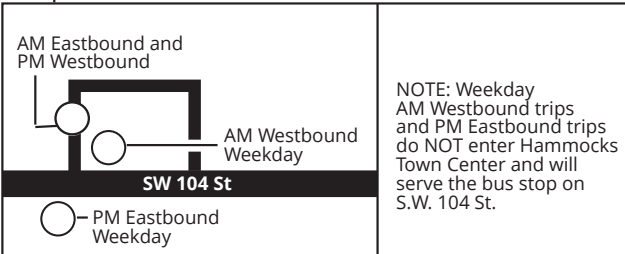

204 KILLIAN MAX

Weekday peak limited-stop service from West Kendall Terminal to Dadeland North Station via SW 104 St, Don Shula and Snapper Creek Expressways. Route serves MDC Kendall Campus, The Hammocks.

KILLIAN MAX 204

Weekday		
FROM	TO	EVERY
05:45	09:00	20 min
15:30	19:00	20 min

Makes all local stops west of Hammocks Town Center

P PARK & RIDE LOT
O LIMITED STOP