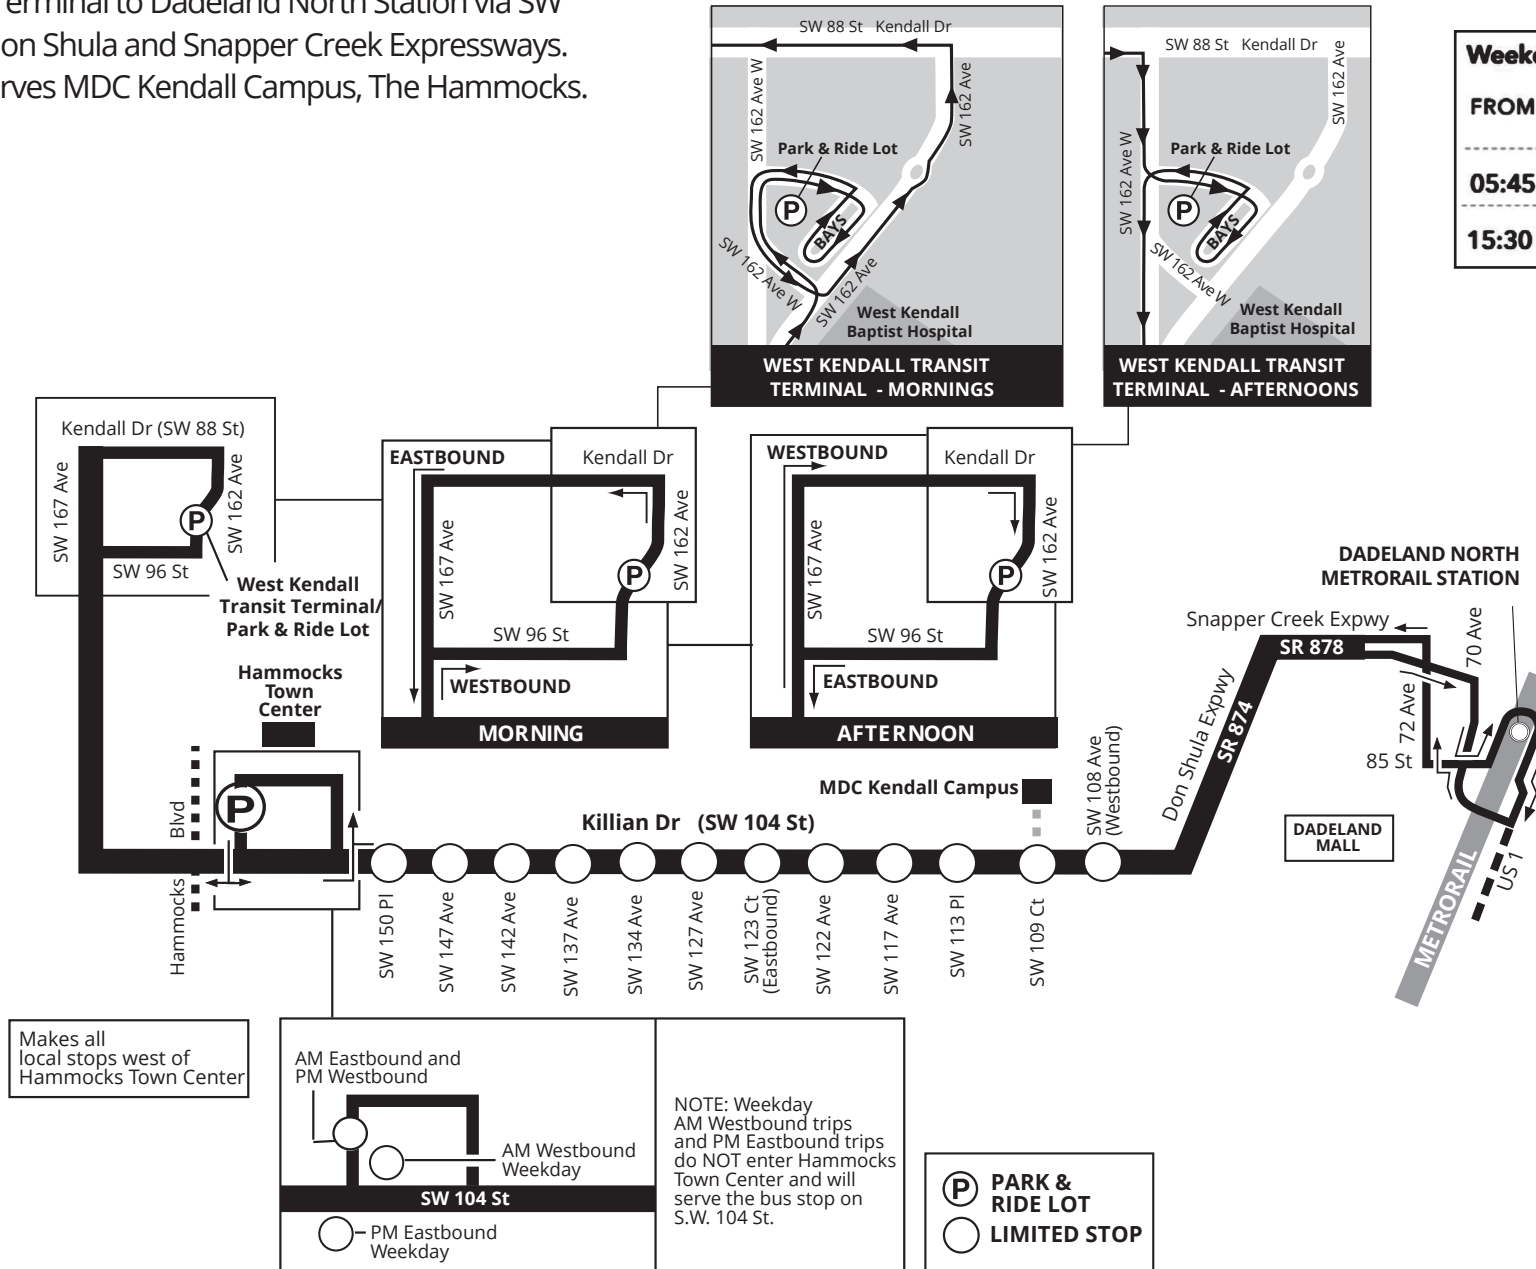

204 KILLIAN MAX

Weekday peak limited-stop service from West Kendall Terminal to Dadeland North Station via SW 104 St, Don Shula and Snapper Creek Expressways. Route serves MDC Kendall Campus, The Hammocks.

KILLIAN MAX 204

Weekday		
FROM	TO	EVERY
05:45	09:00	20 min
15:30	19:00	20 min

Makes all local stops west of Hammocks Town Center

P PARK & RIDE LOT
O LIMITED STOP