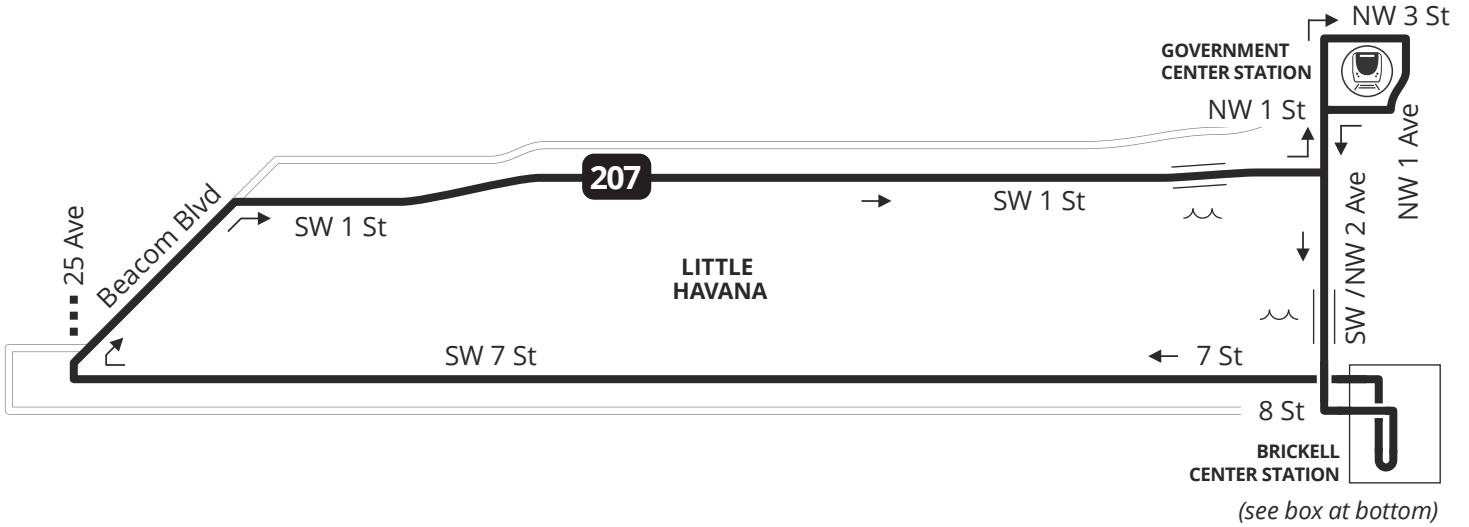

LITTLE HAVANA CONNECTION 207 208

LITTLE HAVANA CONNECTION

Weekday and weekend service from Downtown Miami/Brickell to Little Havana. Route serves Government Center Station, Brickell station.

Weekday			Saturday			Sunday		
FROM	TO	EVERY	FROM	TO	EVERY	FROM	TO	EVERY
06:00	09:00	15 min	06:00	20:00	30 min	06:00	20:00	30 min
09:00	15:00	30 min						
15:00	20:00	20 min						

MAP NOT TO SCALE