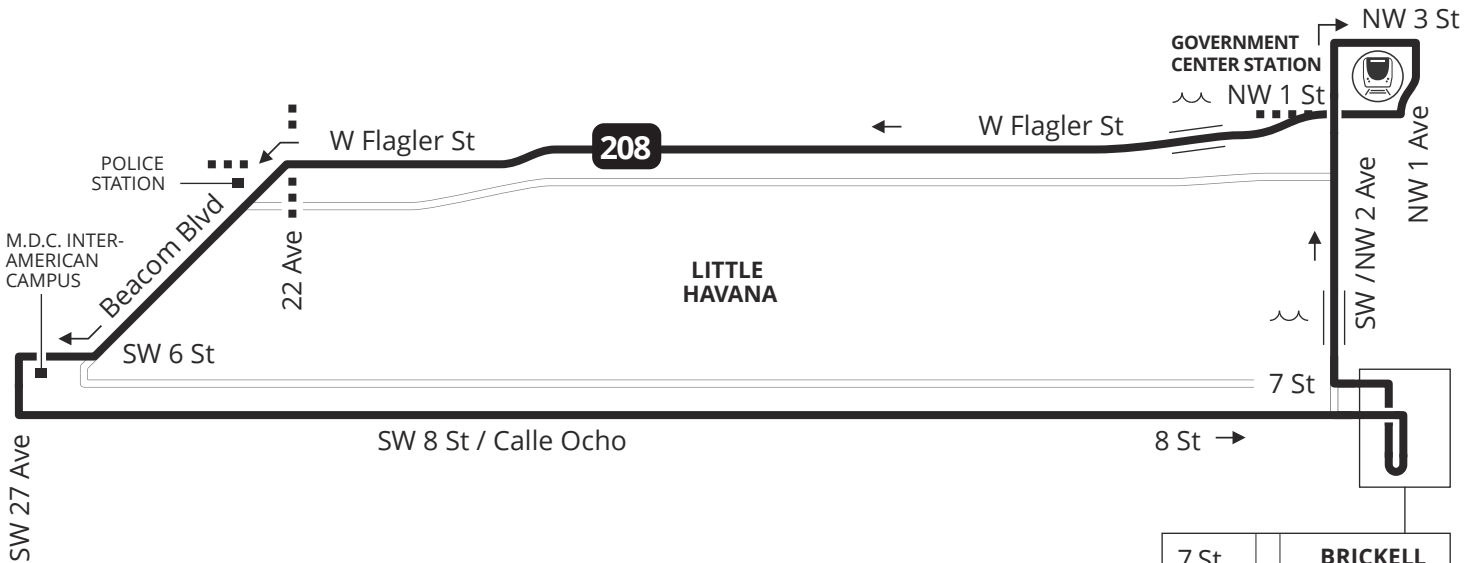

LITTLE HAVANA CONNECTION 207 208

LITTLE HAVANA CONNECTION

Weekday and weekend service from Downtown Miami/Brickell to Little Havana. Route serves Government Center Station, Brickell station.

Weekday			Saturday			Sunday		
FROM	TO	EVERY	FROM	TO	EVERY	FROM	TO	EVERY
06:00	09:00	15 min	06:00	20:00	30 min	06:00	20:00	30 min
09:00	15:00	30 min						
15:00	20:00	20 min						

MAP NOT TO SCALE