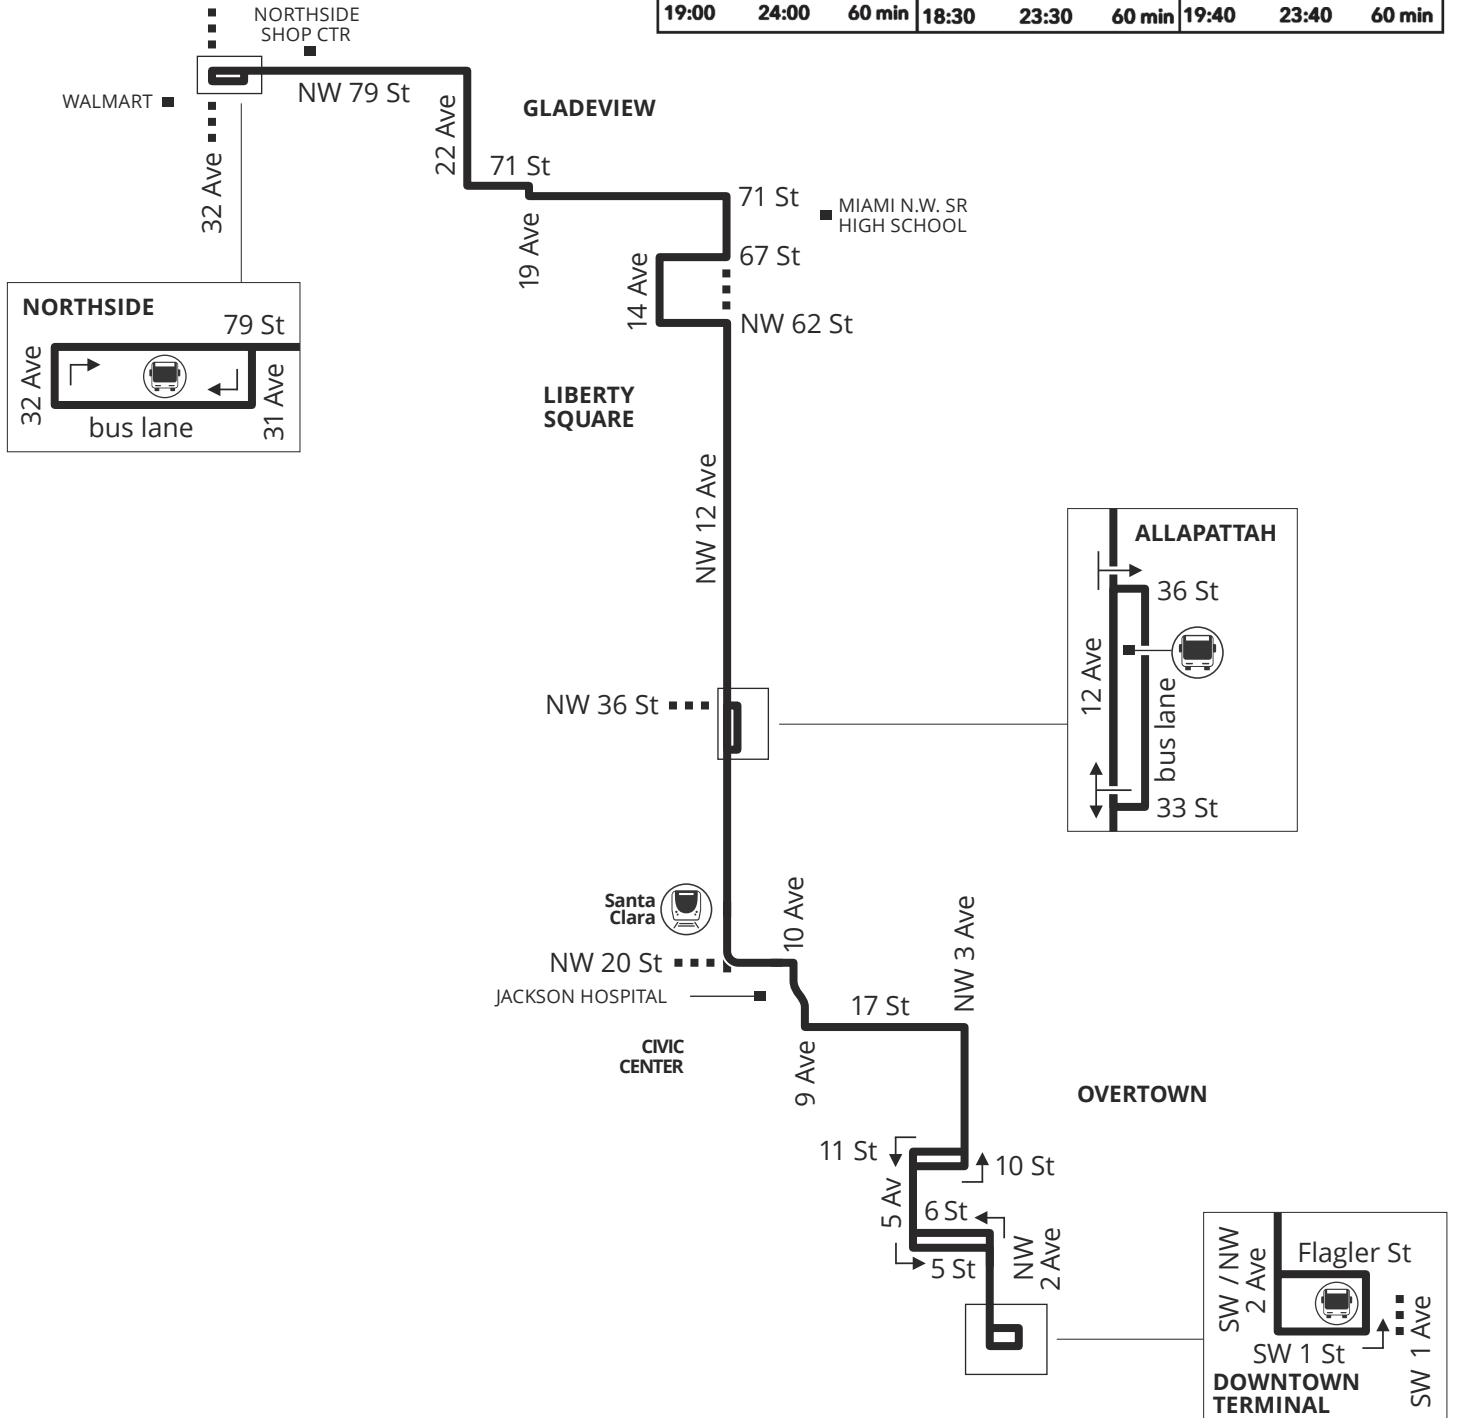

## NORTHSIDE STATION-DOWNTOWN MIAMI

Weekday and weekend service from Northside Station to Downtown Miami via 12 Ave. Route serves Allapattah Station, Santa Clara Station, Civic Center Station.

Weekday			Saturday			Sunday		
FROM	TO	EVERY	FROM	TO	EVERY	FROM	TO	EVERY
05:00	19:00	30 min	05:30	18:30	40 min	05:30	19:40	40 min
19:00	24:00	60 min	18:30	23:30	60 min	19:40	23:40	60 min

MAP NOT TO SCALE