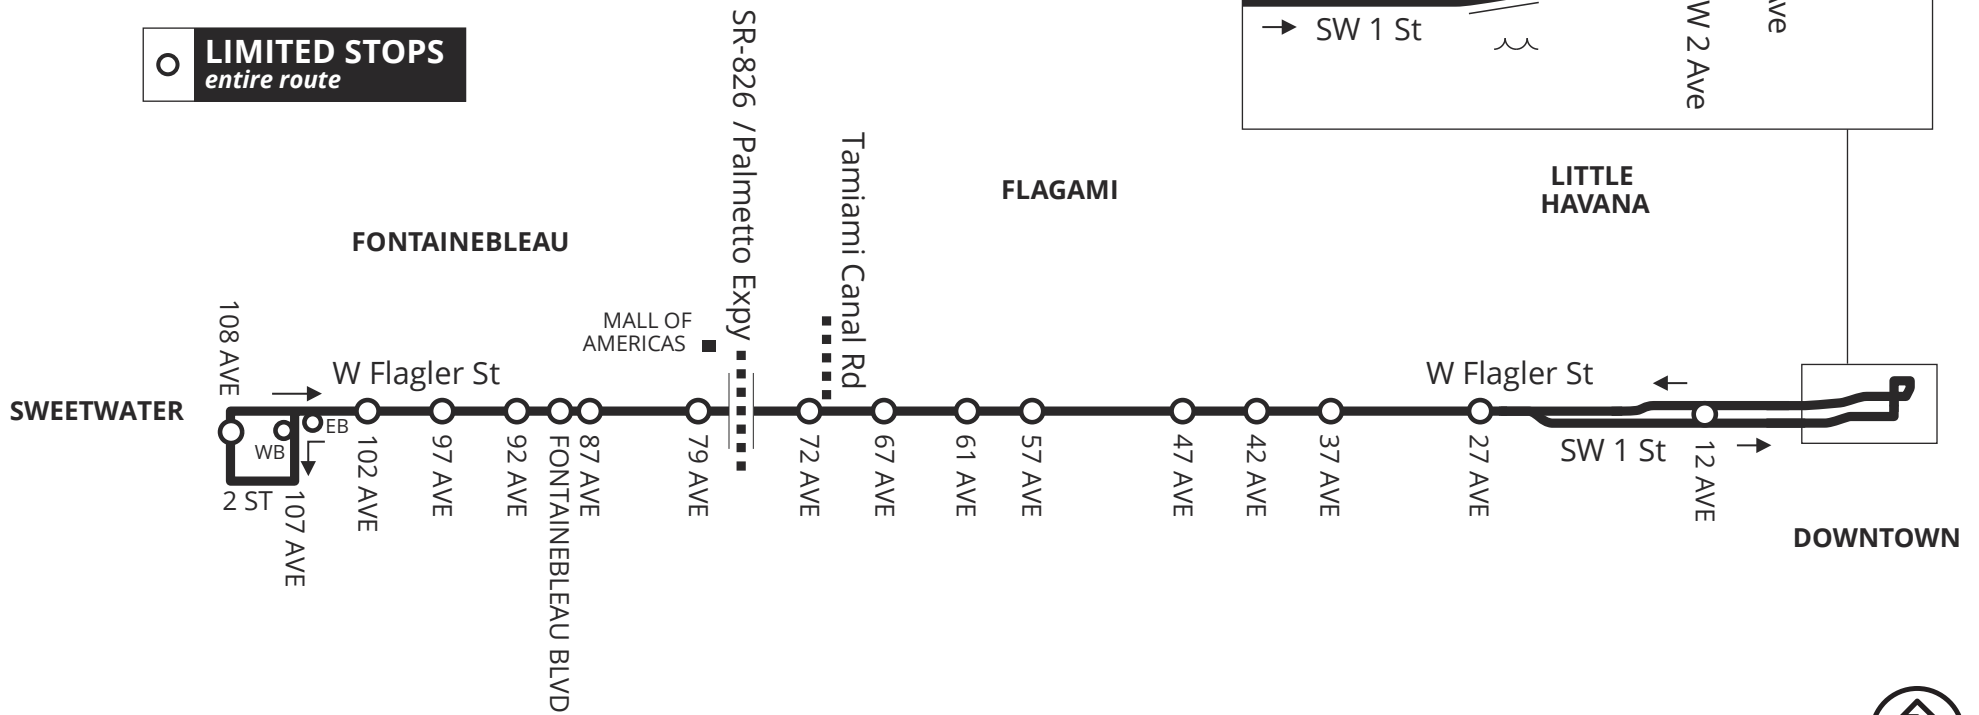

# FLAGLER MAX 211

## FLAGLER MAX – DOWNTOWN MIAMI-SWEETWATER

Weekday peak limited-stop service from Sweetwater/107 Ave to Downtown Miami via Flagler St. Route serves FIU Engineering Campus, Government Center Station.

Weekday		
FROM	TO	EVERY
05:00	08:00	15 min
15:00	18:00	15 min

**LIMITED STOPS**  
entire route

MAP NOT TO SCALE