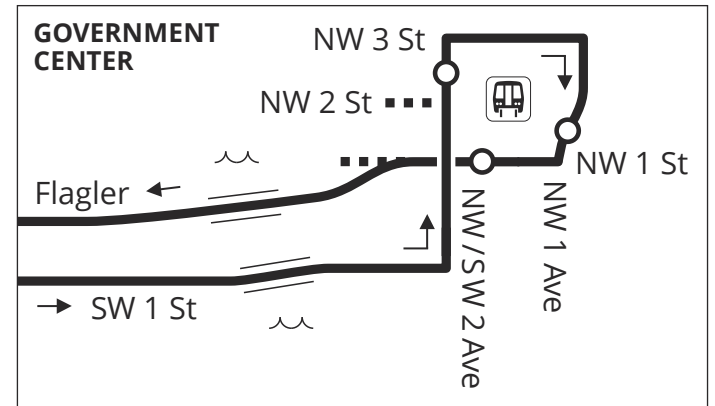

# FLAGLER MAX 211

## FLAGLER MAX – DOWNTOWN MIAMI-SWEETWATER

Weekday peak limited-stop service from Sweetwater/107 Ave to Downtown Miami via Flagler St. Route serves FIU Engineering Campus, Government Center Station.

Weekday		
FROM	TO	EVERY
05:00	08:00	15 min
15:00	18:00	15 min

**LIMITED STOPS**  
entire route

MAP NOT TO SCALE