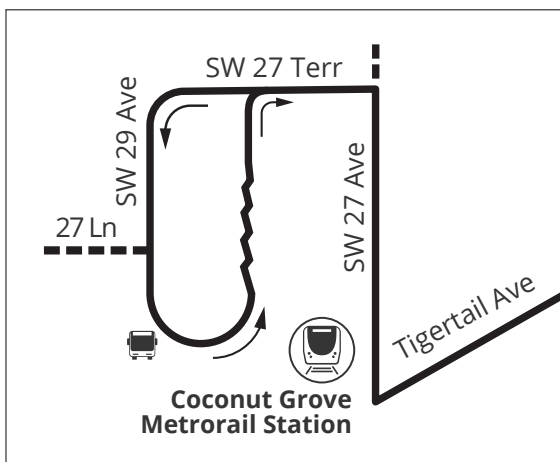

NW 119 St

MDC NORTH-COCONUT GROVE

Weekday and weekend service from MDC North Terminal to Coconut Grove Station via 22 Ave. Route serves Miami-Dade College North, Earlington Heights Station.

| Weekday | | | Saturday | | | Sunday | | |
|---------|-------|--------|----------|-------|--------|--------|-------|--------|
| FROM | TO | EVERY | FROM | TO | EVERY | FROM | TO | EVERY |
| 05:00 | 06:00 | 30 min | 05:00 | 07:00 | 60 min | 05:00 | 08:00 | 60 min |
| 06:00 | 19:00 | 30 min | 07:00 | 22:00 | 30 min | 08:00 | 20:00 | 30 min |
| 19:00 | 23:00 | 60 min | 22:00 | 24:00 | 60 min | 20:00 | 23:00 | 60 min |

NW 22 Ave

MAP NOT TO SCALE