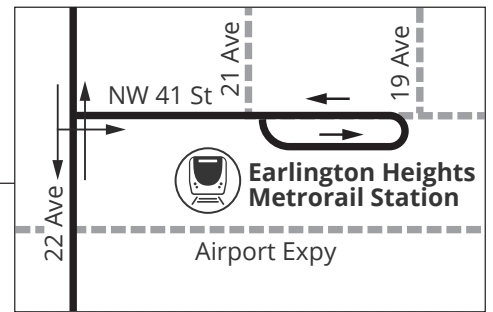

NW 119 St

MDC NORTH-COCONUT GROVE

Weekday and weekend service from MDC North Terminal to Coconut Grove Station via 22 Ave. Route serves Miami-Dade College North, Earlington Heights Station.

| Weekday | | | Saturday | | | Sunday | | |
|---------|-------|--------|----------|-------|--------|--------|-------|--------|
| FROM | TO | EVERY | FROM | TO | EVERY | FROM | TO | EVERY |
| 05:00 | 06:00 | 30 min | 05:00 | 07:00 | 60 min | 05:00 | 08:00 | 60 min |
| 06:00 | 19:00 | 30 min | 07:00 | 22:00 | 30 min | 08:00 | 20:00 | 30 min |
| 19:00 | 23:00 | 60 min | 22:00 | 24:00 | 60 min | 20:00 | 23:00 | 60 min |

NW 22 Ave

MAP NOT TO SCALE