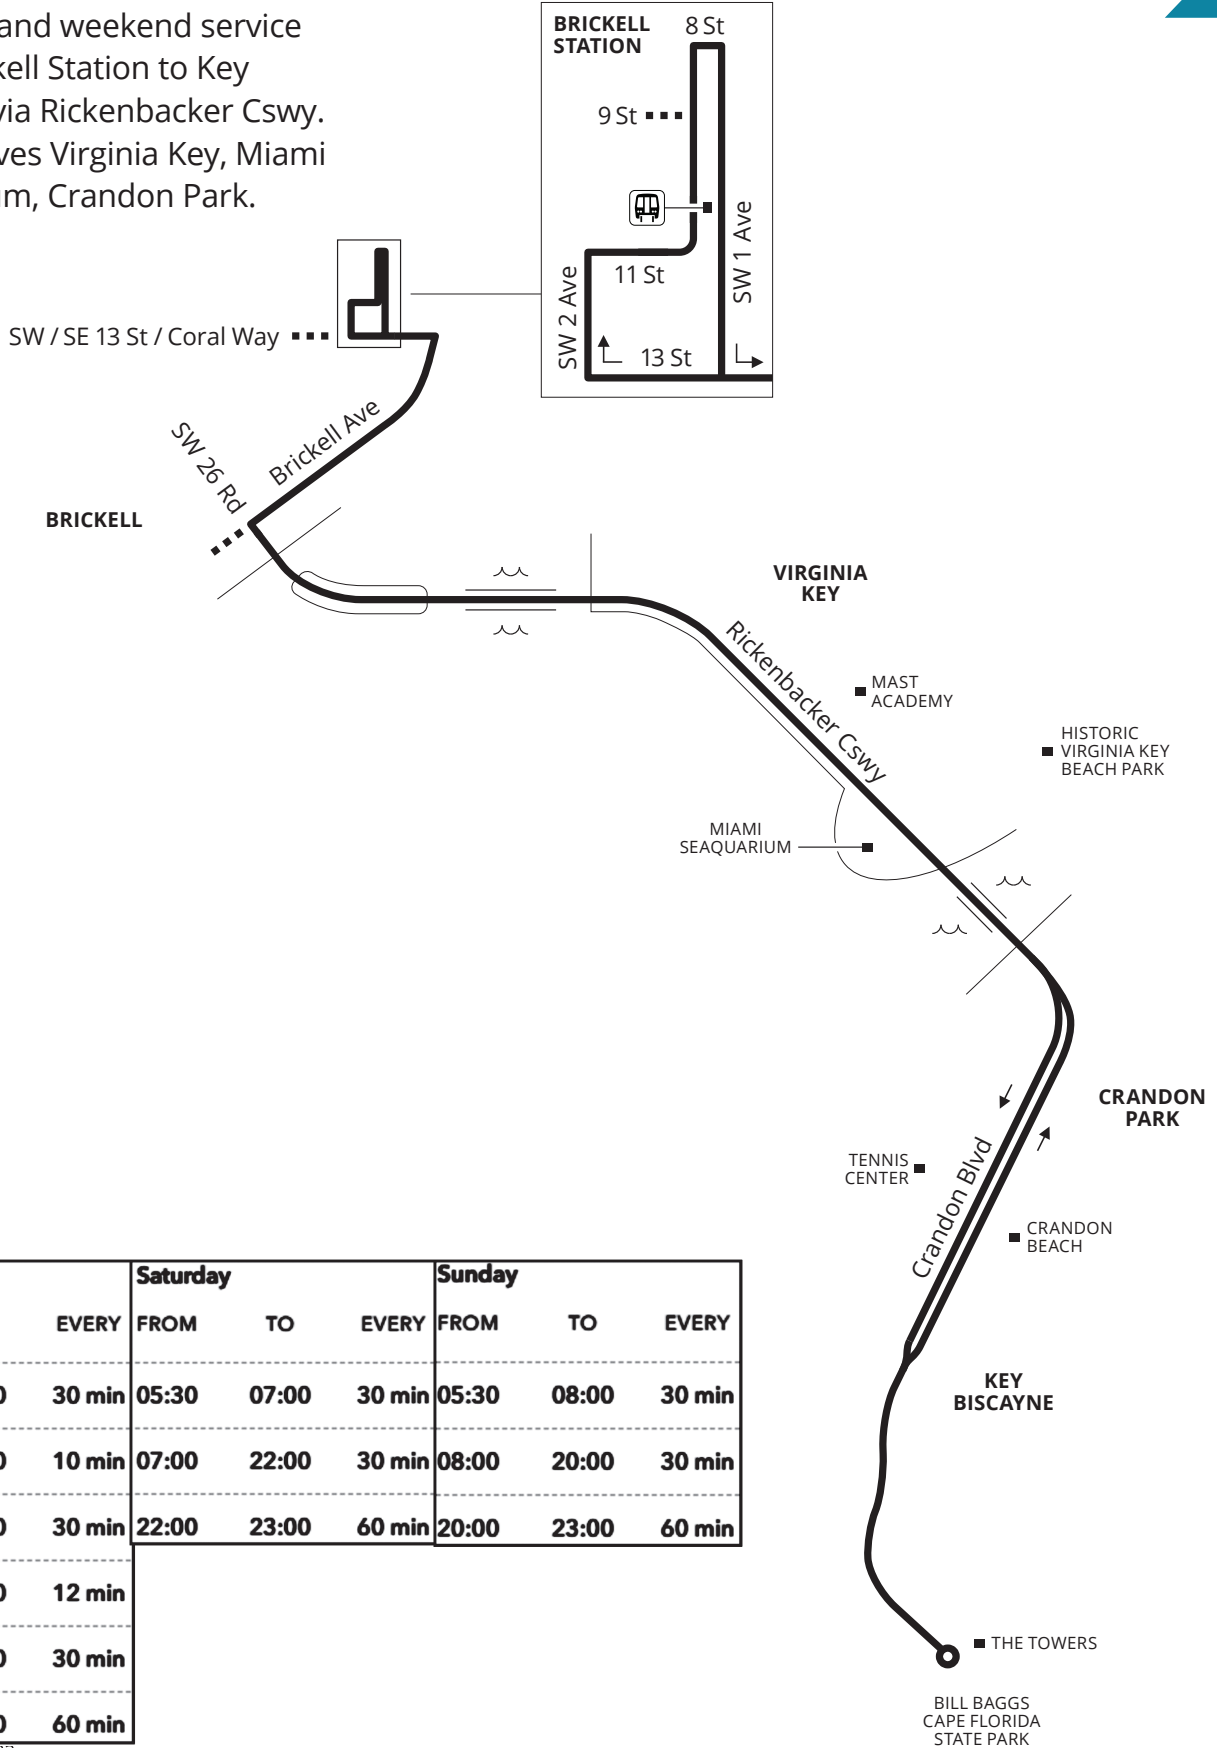

BRICKELL-KEY BISCAYNE

Weekday and weekend service from Brickell Station to Key Biscayne via Rickenbacker Cswy. Route serves Virginia Key, Miami Seaquarium, Crandon Park.

Weekday			Saturday			Sunday		
FROM	TO	EVERY	FROM	TO	EVERY	FROM	TO	EVERY
05:30	06:00	30 min	05:30	07:00	30 min	05:30	08:00	30 min
06:00	09:00	10 min	07:00	22:00	30 min	08:00	20:00	30 min
09:00	14:30	30 min	22:00	23:00	60 min	20:00	23:00	60 min
14:30	18:30	12 min						
18:30	20:30	30 min						
20:30	23:00	60 min						

11/2023

MAP NOT TO SCALE