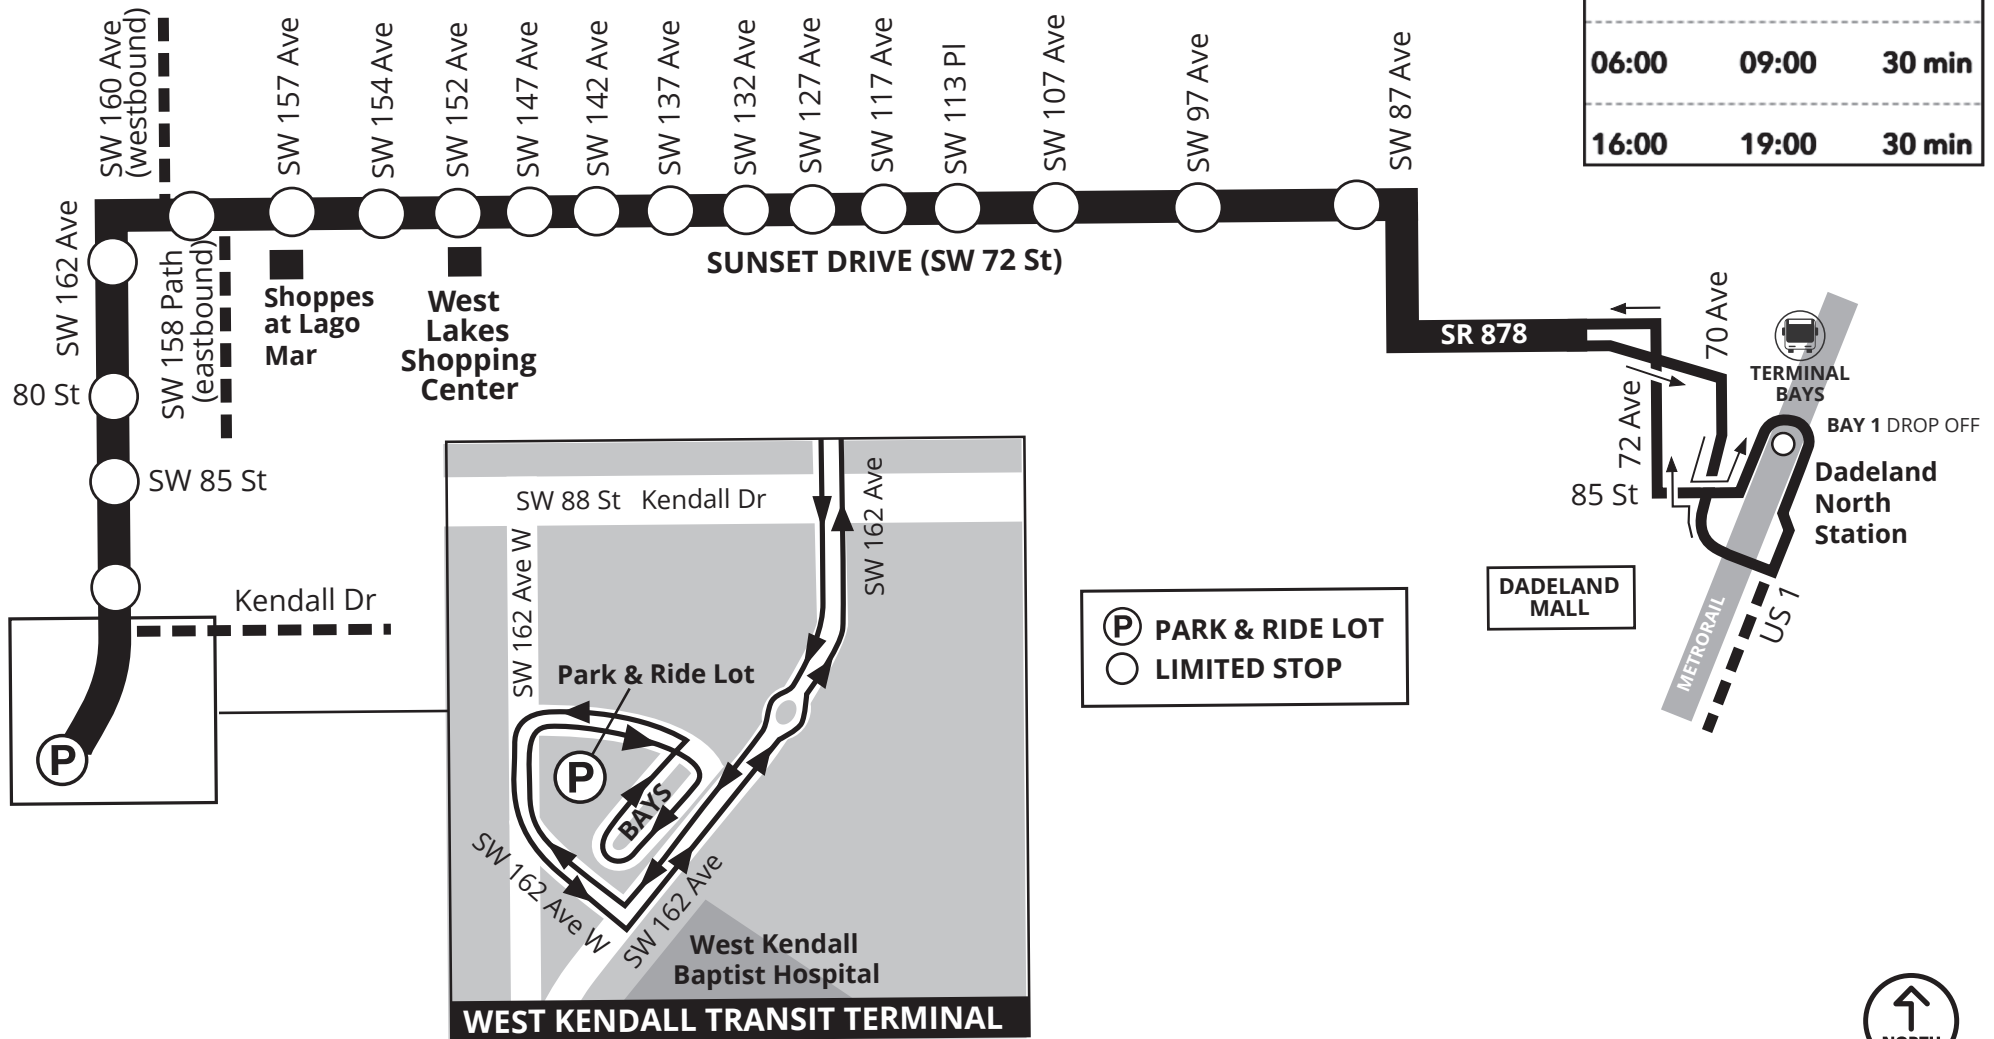

SUNSET MAX 272

SUNSET MAX

Weekday peak limited-stop service from West Kendall Terminal to Dadeland North Station via 72 St. Route serves Kendall, Kendale Lakes.

Weekday		
FROM	TO	EVERY
06:00	09:00	30 min
16:00	19:00	30 min

P PARK & RIDE LOT
O LIMITED STOP

MAP NOT TO SCALE