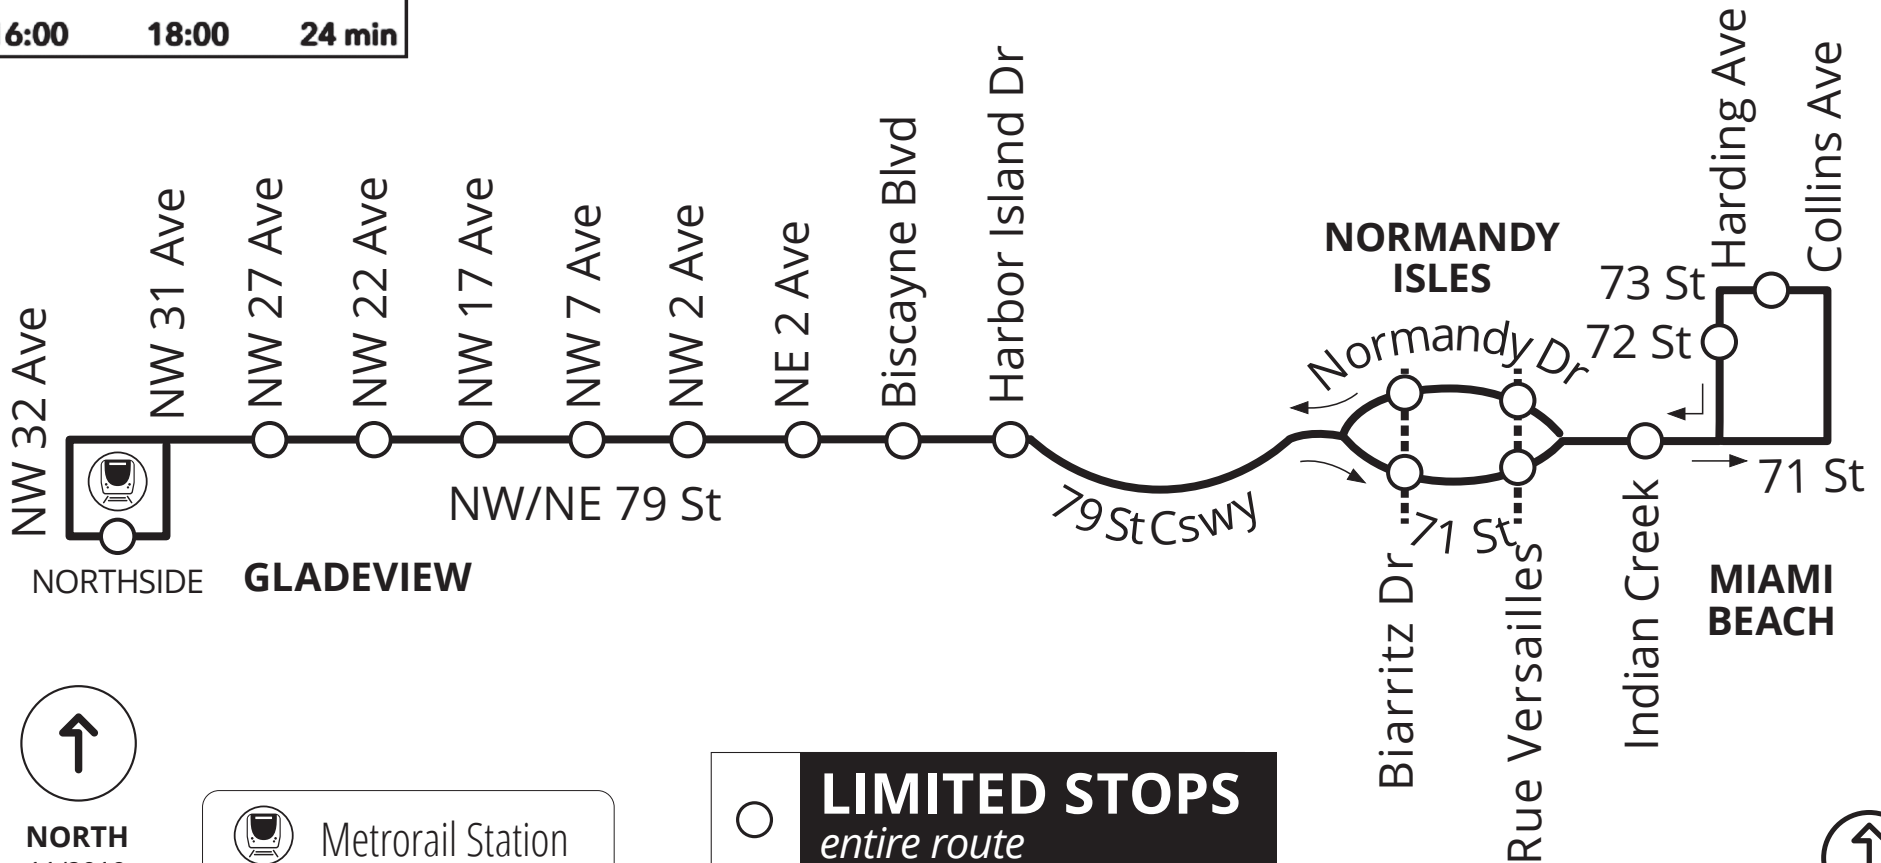

79 STREET MAX 279

79 STREET MAX

Weekday peak limited-stop service from Northside Station to Miami Beach via 79 St. Route serves North Bay Village, Normandy Isles.

Weekday		
FROM	TO	EVERY
05:45	08:15	24 min
16:00	18:00	24 min

NORTH
11/2019

MAP NOT TO SCALE