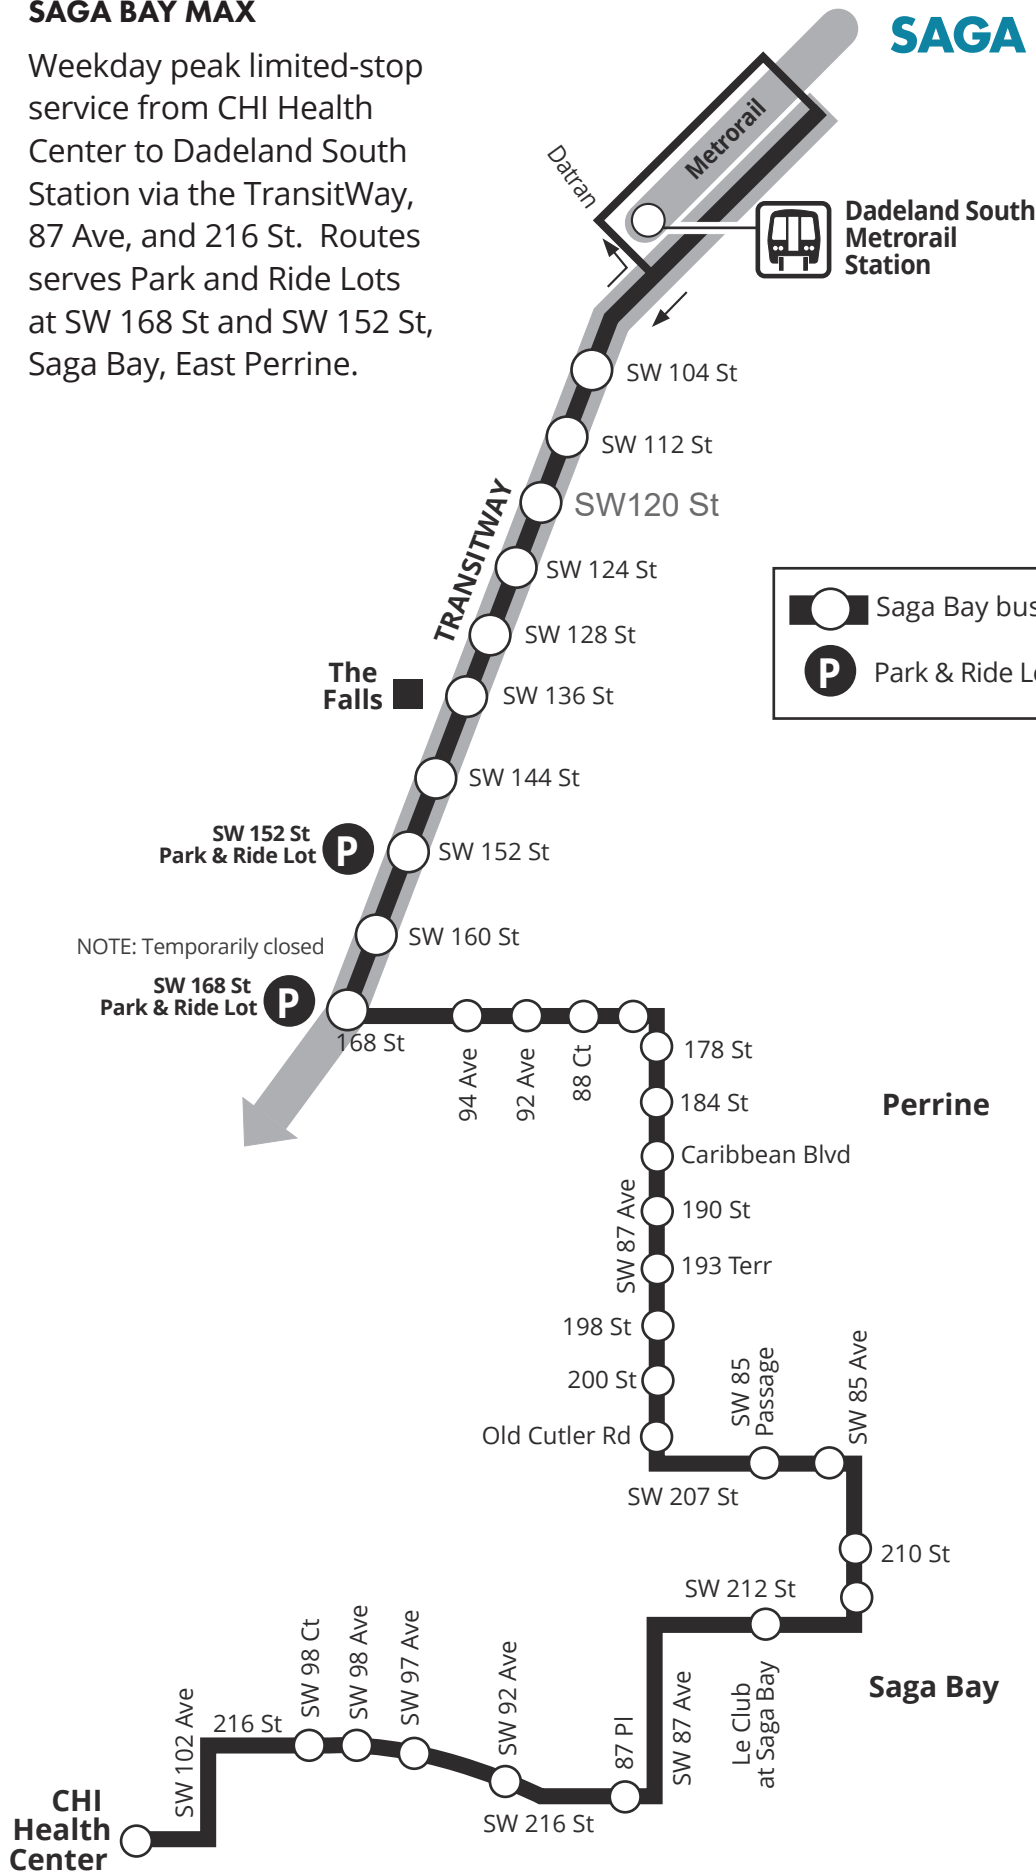

SAGA BAY MAX 287

SAGA BAY MAX

Weekday peak limited-stop service from CHI Health Center to Dadeland South Station via the TransitWay, 87 Ave, and 216 St. Routes serves Park and Ride Lots at SW 168 St and SW 152 St, Saga Bay, East Perrine.

Weekday		
FROM	TO	EVERY
06:00	09:00	30 min
16:00	19:00	30 min

- Saga Bay bus Stops
- Park & Ride Lot

MAP NOT TO SCALE