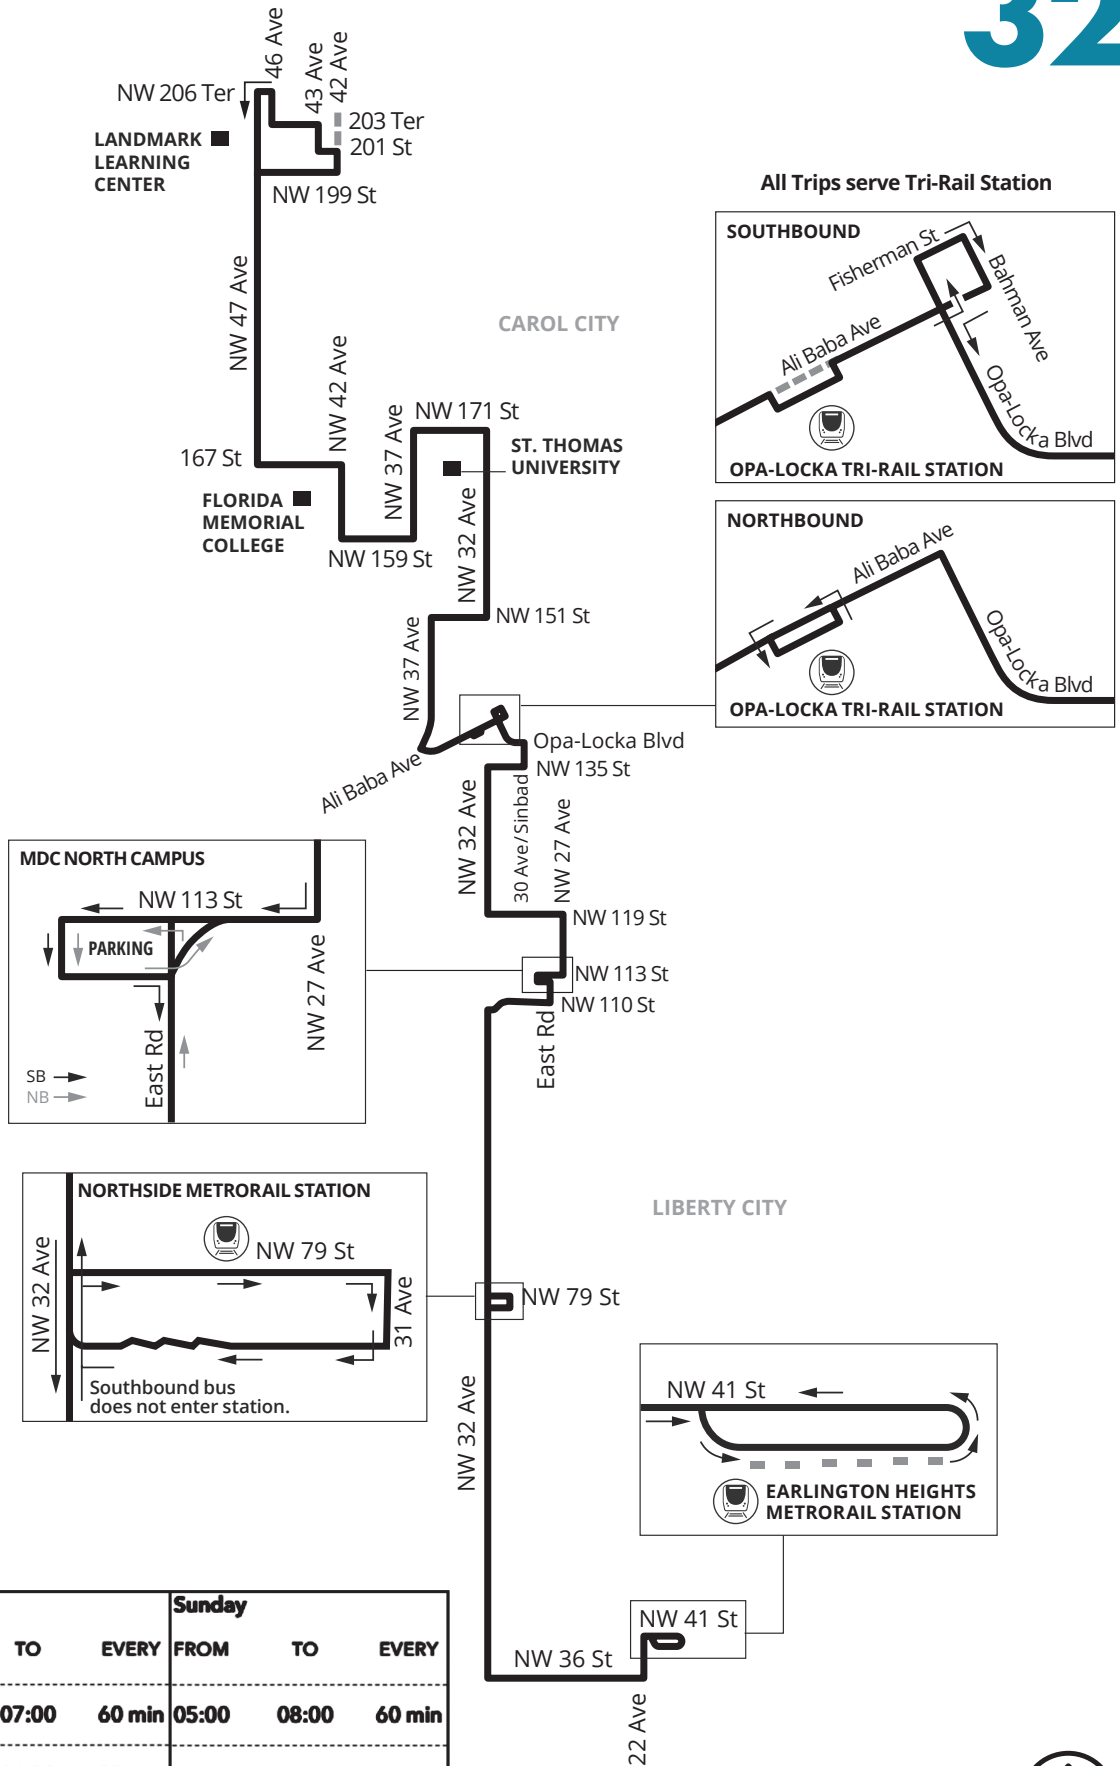

MIAMI GARDENS – EARLINGTON HEIGHTS

Weekday and weekend service from Miami Gardens to Earlington Heights Station via Opa-Locka and 32 Ave. Route serves Opa-Locka Tri-Rail Station, MDC North Terminal, Northside Station.

All Trips serve Tri-Rail Station

Weekday			Saturday			Sunday		
FROM	TO	EVERY	FROM	TO	EVERY	FROM	TO	EVERY
05:00	06:00	60 min	05:00	07:00	60 min	05:00	08:00	60 min
06:00	20:00	30 min	07:00	24:00	30 min	08:00	20:00	30 min
20:00	23:00	60 min				20:00	22:00	60 min