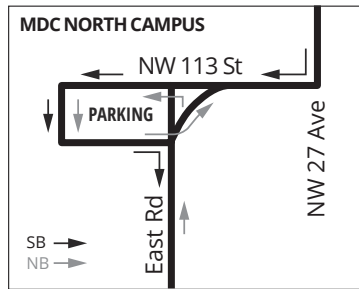

MIAMI GARDENS – EARLINGTON HEIGHTS

Weekday and weekend service from Miami Gardens to Earlington Heights Station via Opa-Locka and 32 Ave. Route serves Opa-Locka Tri-Rail Station, MDC North Terminal, Northside Station.

All Trips serve Tri-Rail Station

Weekday			Saturday			Sunday		
FROM	TO	EVERY	FROM	TO	EVERY	FROM	TO	EVERY
05:00	06:00	60 min	05:00	07:00	60 min	05:00	08:00	60 min
06:00	20:00	30 min	07:00	24:00	30 min	08:00	20:00	30 min
20:00	23:00	60 min				20:00	22:00	60 min