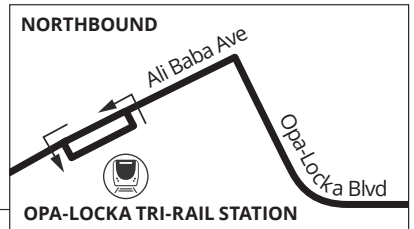

MIAMI GARDENS – EARLINGTON HEIGHTS

Weekday and weekend service from Miami Gardens to Earlington Heights Station via Opa-Locka and 32 Ave. Route serves Opa-Locka Tri-Rail Station, MDC North Terminal, Northside Station.

All Trips serve Tri-Rail Station

Weekday			Saturday			Sunday		
FROM	TO	EVERY	FROM	TO	EVERY	FROM	TO	EVERY
05:00	06:00	60 min	05:00	07:00	60 min	05:00	08:00	60 min
06:00	20:00	30 min	07:00	24:00	30 min	08:00	20:00	30 min
20:00	23:00	60 min				20:00	22:00	60 min