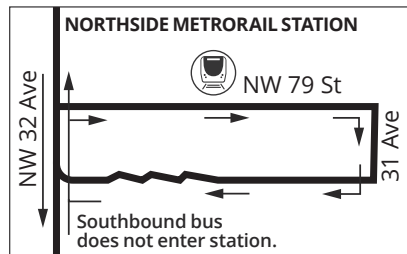

MIAMI GARDENS – EARLINGTON HEIGHTS

Weekday and weekend service from Miami Gardens to Earlington Heights Station via Opa-Locka and 32 Ave. Route serves Opa-Locka Tri-Rail Station, MDC North Terminal, Northside Station.

All Trips serve Tri-Rail Station

Weekday			Saturday			Sunday		
FROM	TO	EVERY	FROM	TO	EVERY	FROM	TO	EVERY
05:00	06:00	60 min	05:00	07:00	60 min	05:00	08:00	60 min
06:00	20:00	30 min	07:00	24:00	30 min	08:00	20:00	30 min
20:00	23:00	60 min				20:00	22:00	60 min