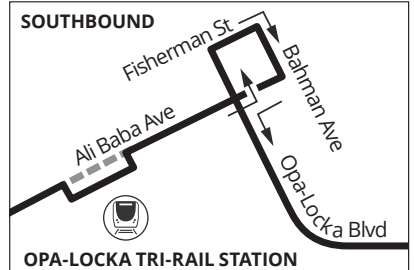

MIAMI GARDENS – EARLINGTON HEIGHTS

Weekday and weekend service from Miami Gardens to Earlington Heights Station via Opa-Locka and 32 Ave. Route serves Opa-Locka Tri-Rail Station, MDC North Terminal, Northside Station.

All Trips serve Tri-Rail Station

Weekday			Saturday			Sunday		
FROM	TO	EVERY	FROM	TO	EVERY	FROM	TO	EVERY
05:00	06:00	60 min	05:00	07:00	60 min	05:00	08:00	60 min
06:00	20:00	30 min	07:00	24:00	30 min	08:00	20:00	30 min
20:00	23:00	60 min				20:00	22:00	60 min