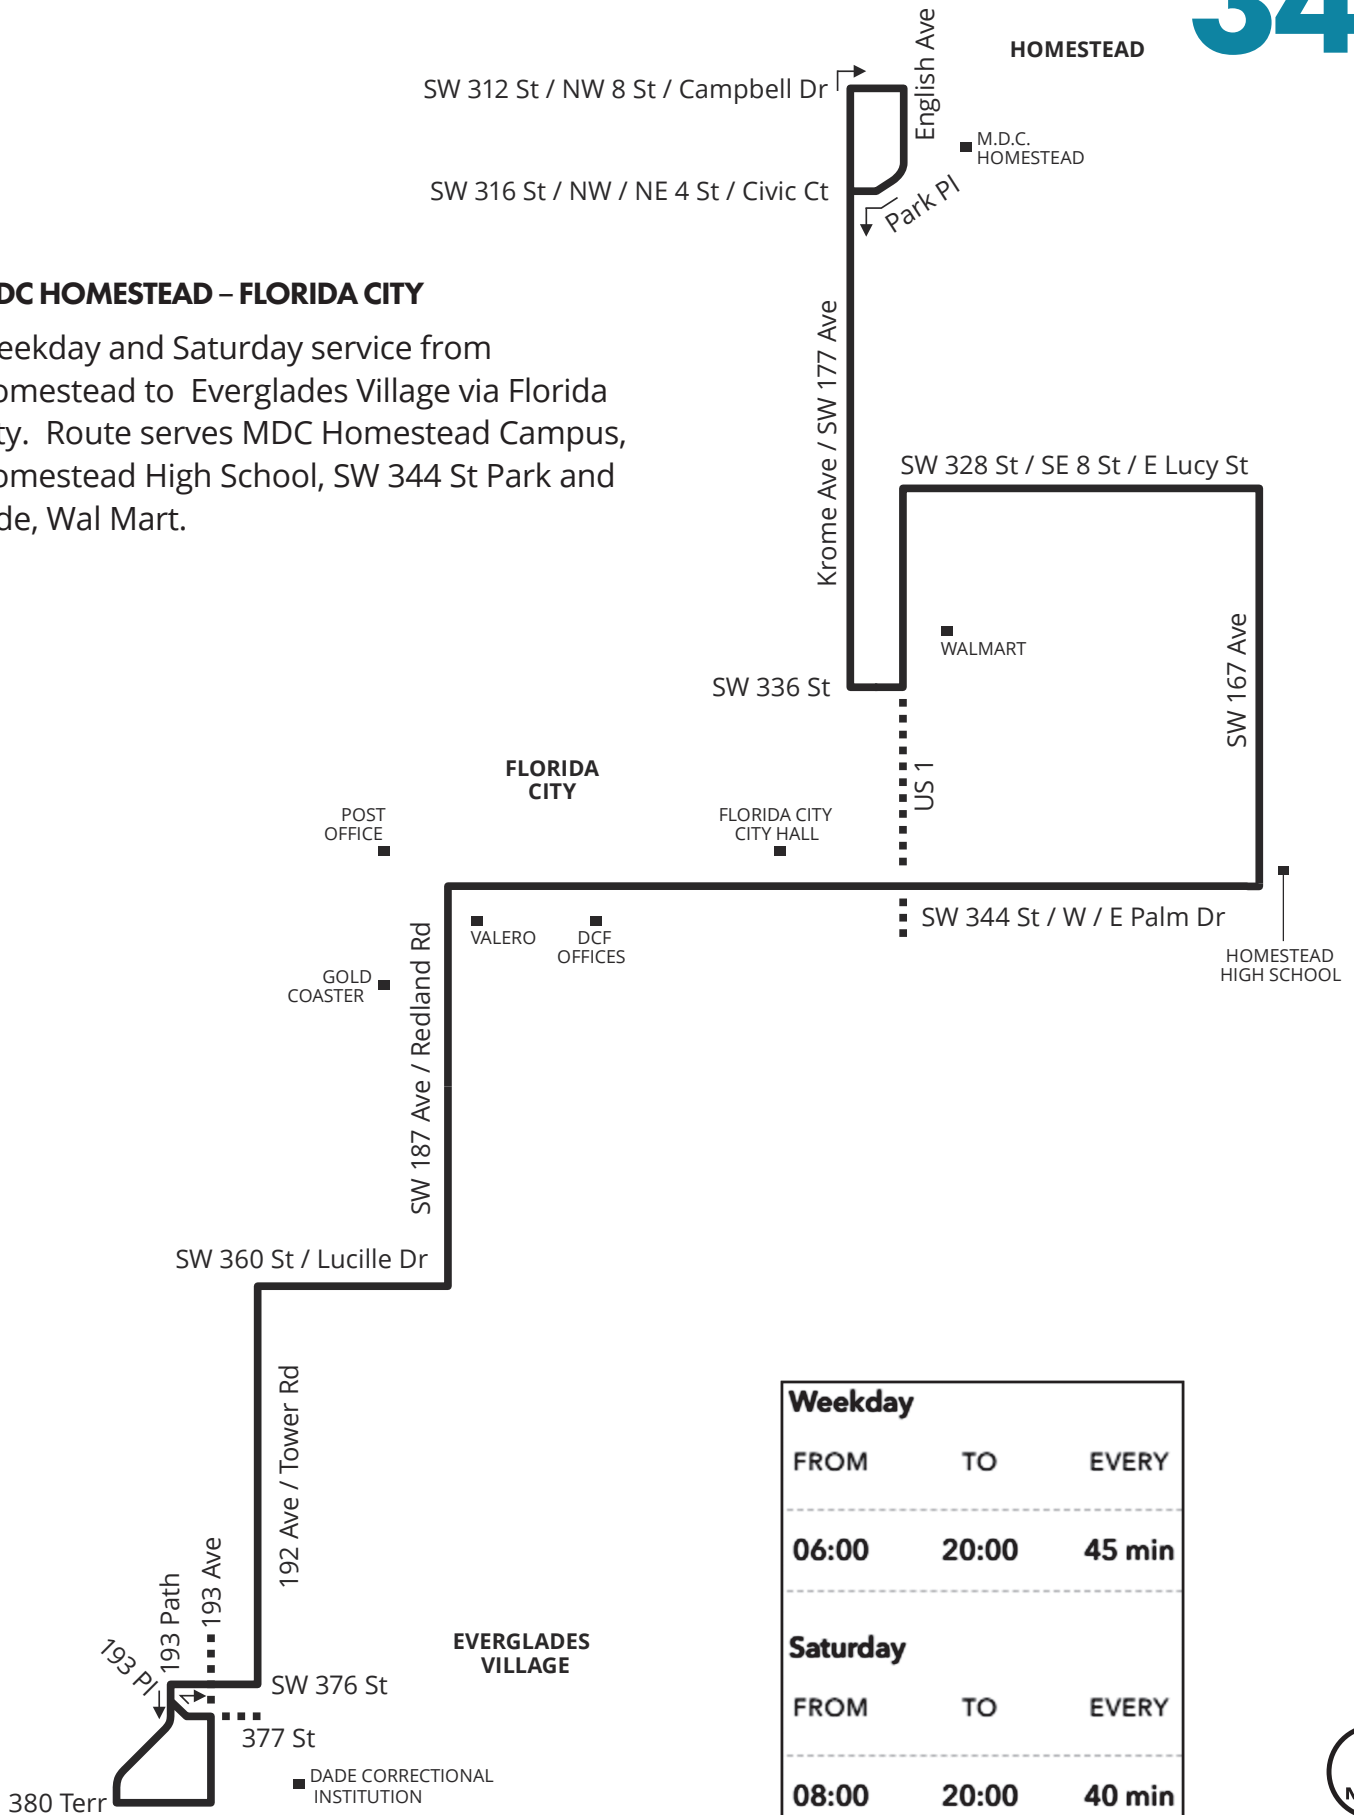

**MDC HOMESTEAD – FLORIDA CITY**

Weekday and Saturday service from Homestead to Everglades Village via Florida City. Route serves MDC Homestead Campus, Homestead High School, SW 344 St Park and Ride, Wal Mart, Ride, Wal Mart.

Weekday		
FROM	TO	EVERY
06:00	20:00	45 min
Saturday		
FROM	TO	EVERY
08:00	20:00	40 min

MAP NOT TO SCALE