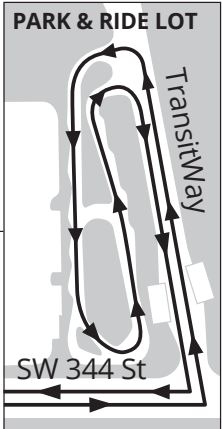

Weekday			Saturday			Sunday		
FROM	TO	EVERY	FROM	TO	EVERY	FROM	TO	EVERY
05:00	06:00	60 min	05:00	06:00	60 min	05:00	08:00	60 min
06:00	19:00	20 min	06:00	07:00	30 min	08:00	20:00	20 min
19:00	24:00	60 min	07:00	22:00	20 min	20:00	22:00	60 min
			22:00	24:00	60 min