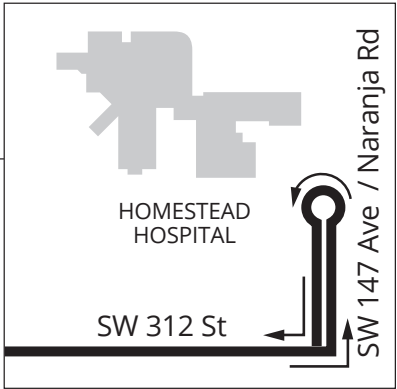

FLORIDA CITY-CUTLER BAY

Weekday and weekend service from Cutler Bay to Florida City 344 St. Park and Ride. Route serves Naranja, Homestead, Homestead Hospital, South Dade TransitWay stations at 112 Ave (Target) Park & Ride, 264 St, 312 St, and 344 St Park & Ride.

MAP NOT TO SCALE