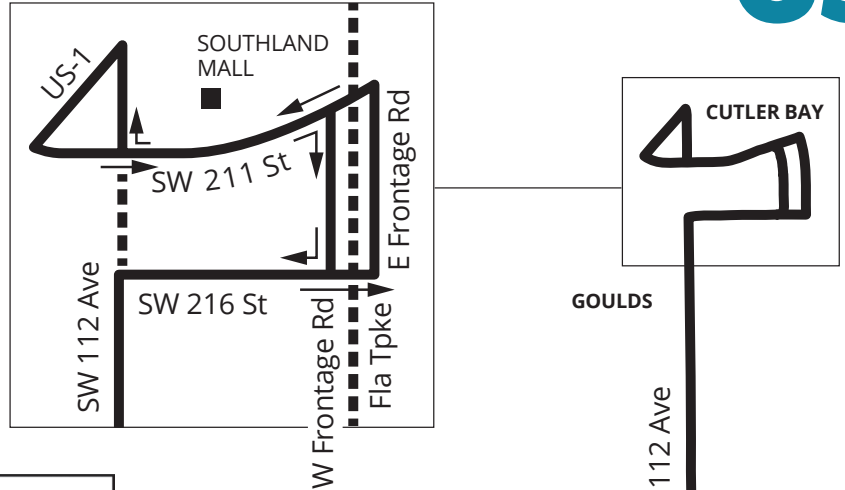

FLORIDA CITY-CUTLER BAY

Weekday and weekend service from Cutler Bay to Florida City 344 St. Park and Ride. Route serves Naranja, Homestead, Homestead Hospital, South Dade TransitWay stations at 112 Ave (Target) Park & Ride, 264 St, 312 St, and 344 St Park & Ride.

Weekday			Saturday			Sunday		
FROM	TO	EVERY	FROM	TO	EVERY	FROM	TO	EVERY
05:00	06:00	60 min	05:00	06:00	60 min	05:00	08:00	60 min
06:00	19:00	20 min	06:00	07:00	30 min	08:00	20:00	20 min
19:00	24:00	60 min	07:00	22:00	20 min	20:00	22:00	60 min
			22:00	24:00	60 min			

MAP NOT TO SCALE