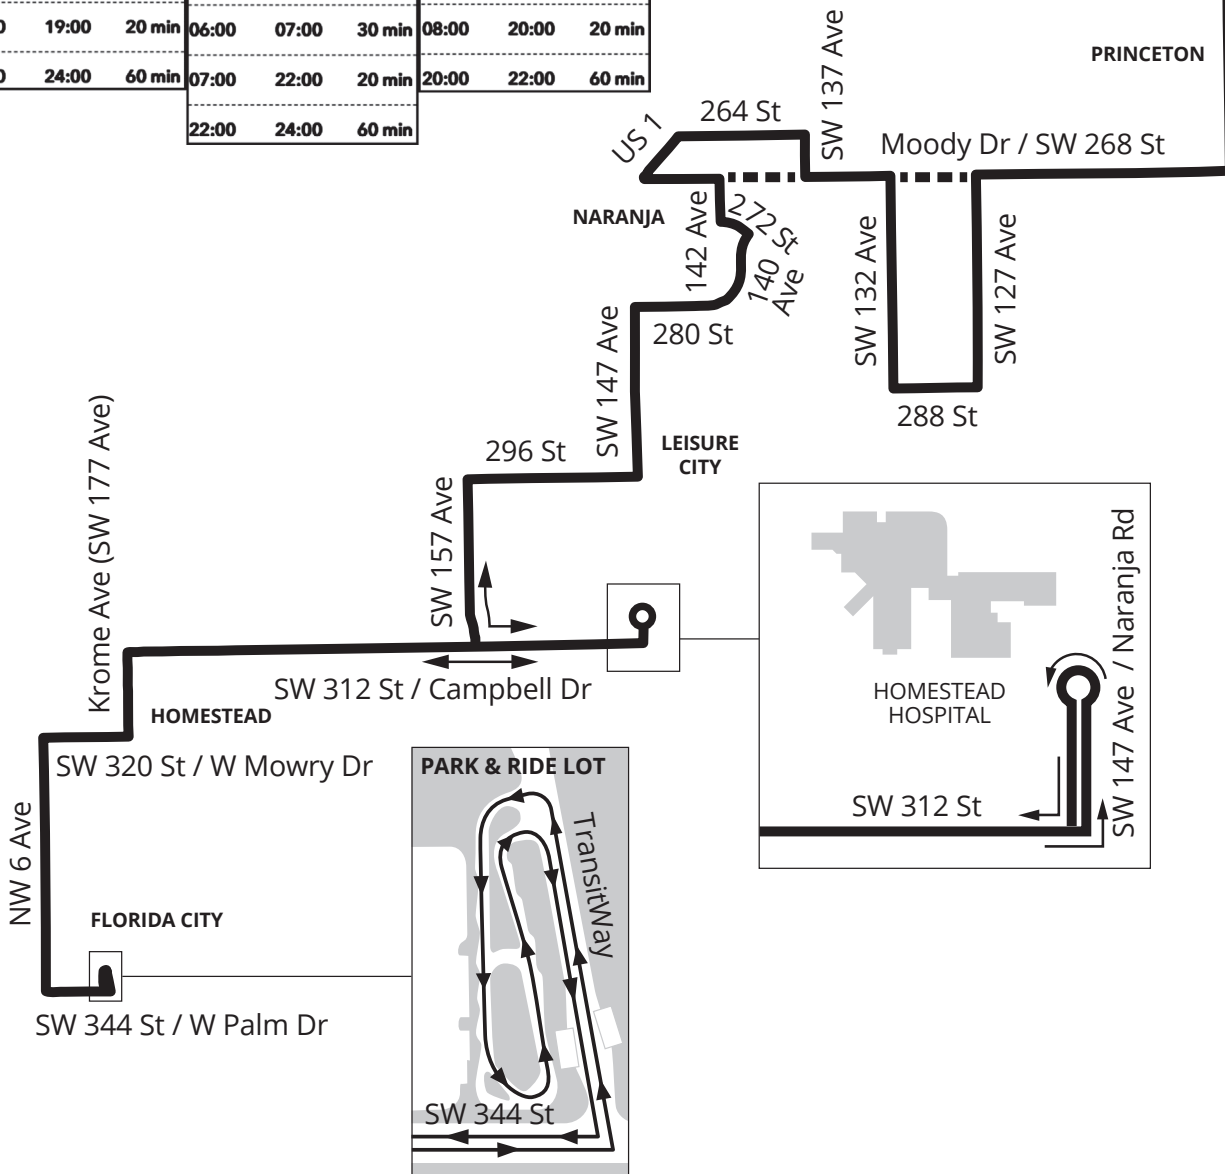

FLORIDA CITY-CUTLER BAY

Weekday and weekend service from Cutler Bay to Florida City 344 St. Park and Ride. Route serves Naranja, Homestead, Homestead Hospital, South Dade TransitWay stations at 112 Ave (Target) Park & Ride, 264 St, 312 St, and 344 St Park & Ride.

Weekday			Saturday			Sunday		
FROM	TO	EVERY	FROM	TO	EVERY	FROM	TO	EVERY
05:00	06:00	60 min	05:00	06:00	60 min	05:00	08:00	60 min
06:00	19:00	20 min	06:00	07:00	30 min	08:00	20:00	20 min
19:00	24:00	60 min	07:00	22:00	20 min	20:00	22:00	60 min
			22:00	24:00	60 min			

MAP NOT TO SCALE