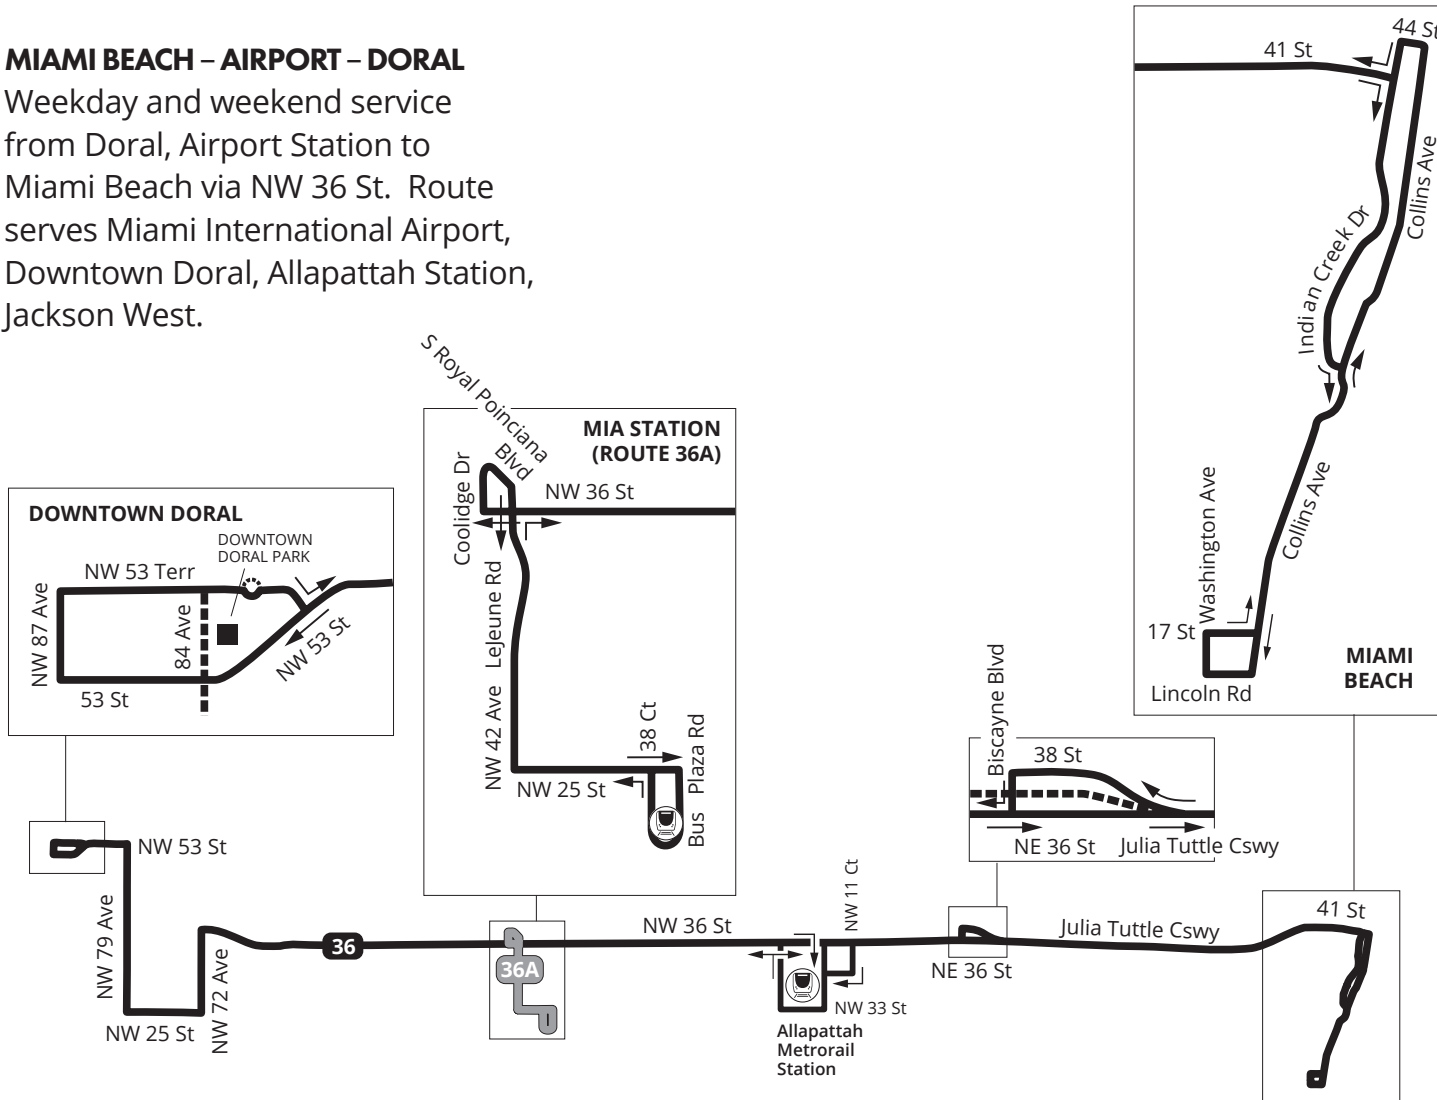

**MIAMI BEACH – AIRPORT – DORAL**

Weekday and weekend service from Doral, Airport Station to Miami Beach via NW 36 St. Route serves Miami International Airport, Downtown Doral, Allapattah Station, Jackson West.

	Weekdays	Weekends
Peak Frequency	15/30	30 Sat 20/40 Sun
Off Peak Frequency	15/30	
Span of Service	4:00 AM to 12:00 AM	5:00 AM to 12:00 AM

**ROUTE 36**

Weekday			Saturday			Sunday		
FROM	TO	EVERY	FROM	TO	EVERY	FROM	TO	EVERY
04:00	06:00	60 min	05:00	07:00	60 min	06:00	08:00	60 min
06:00	22:00	30 min	07:00	22:00	30 min	08:00	20:00	40 min
22:00	24:00	60 min	22:00	24:00	60 min			

**ROUTE 36A**

Weekday			Saturday			Sunday		
FROM	TO	EVERY	FROM	TO	EVERY	FROM	TO	EVERY
04:00	06:00	60 min	05:00	07:00	60 min	05:00	08:00	60 min
06:00	22:00	30 min	07:00	22:00	30 min	08:00	20:00	40 min
22:00	24:00	60 min	22:00	24:00	60 min	20:00	24:00	60 min

MAP NOT TO SCALE