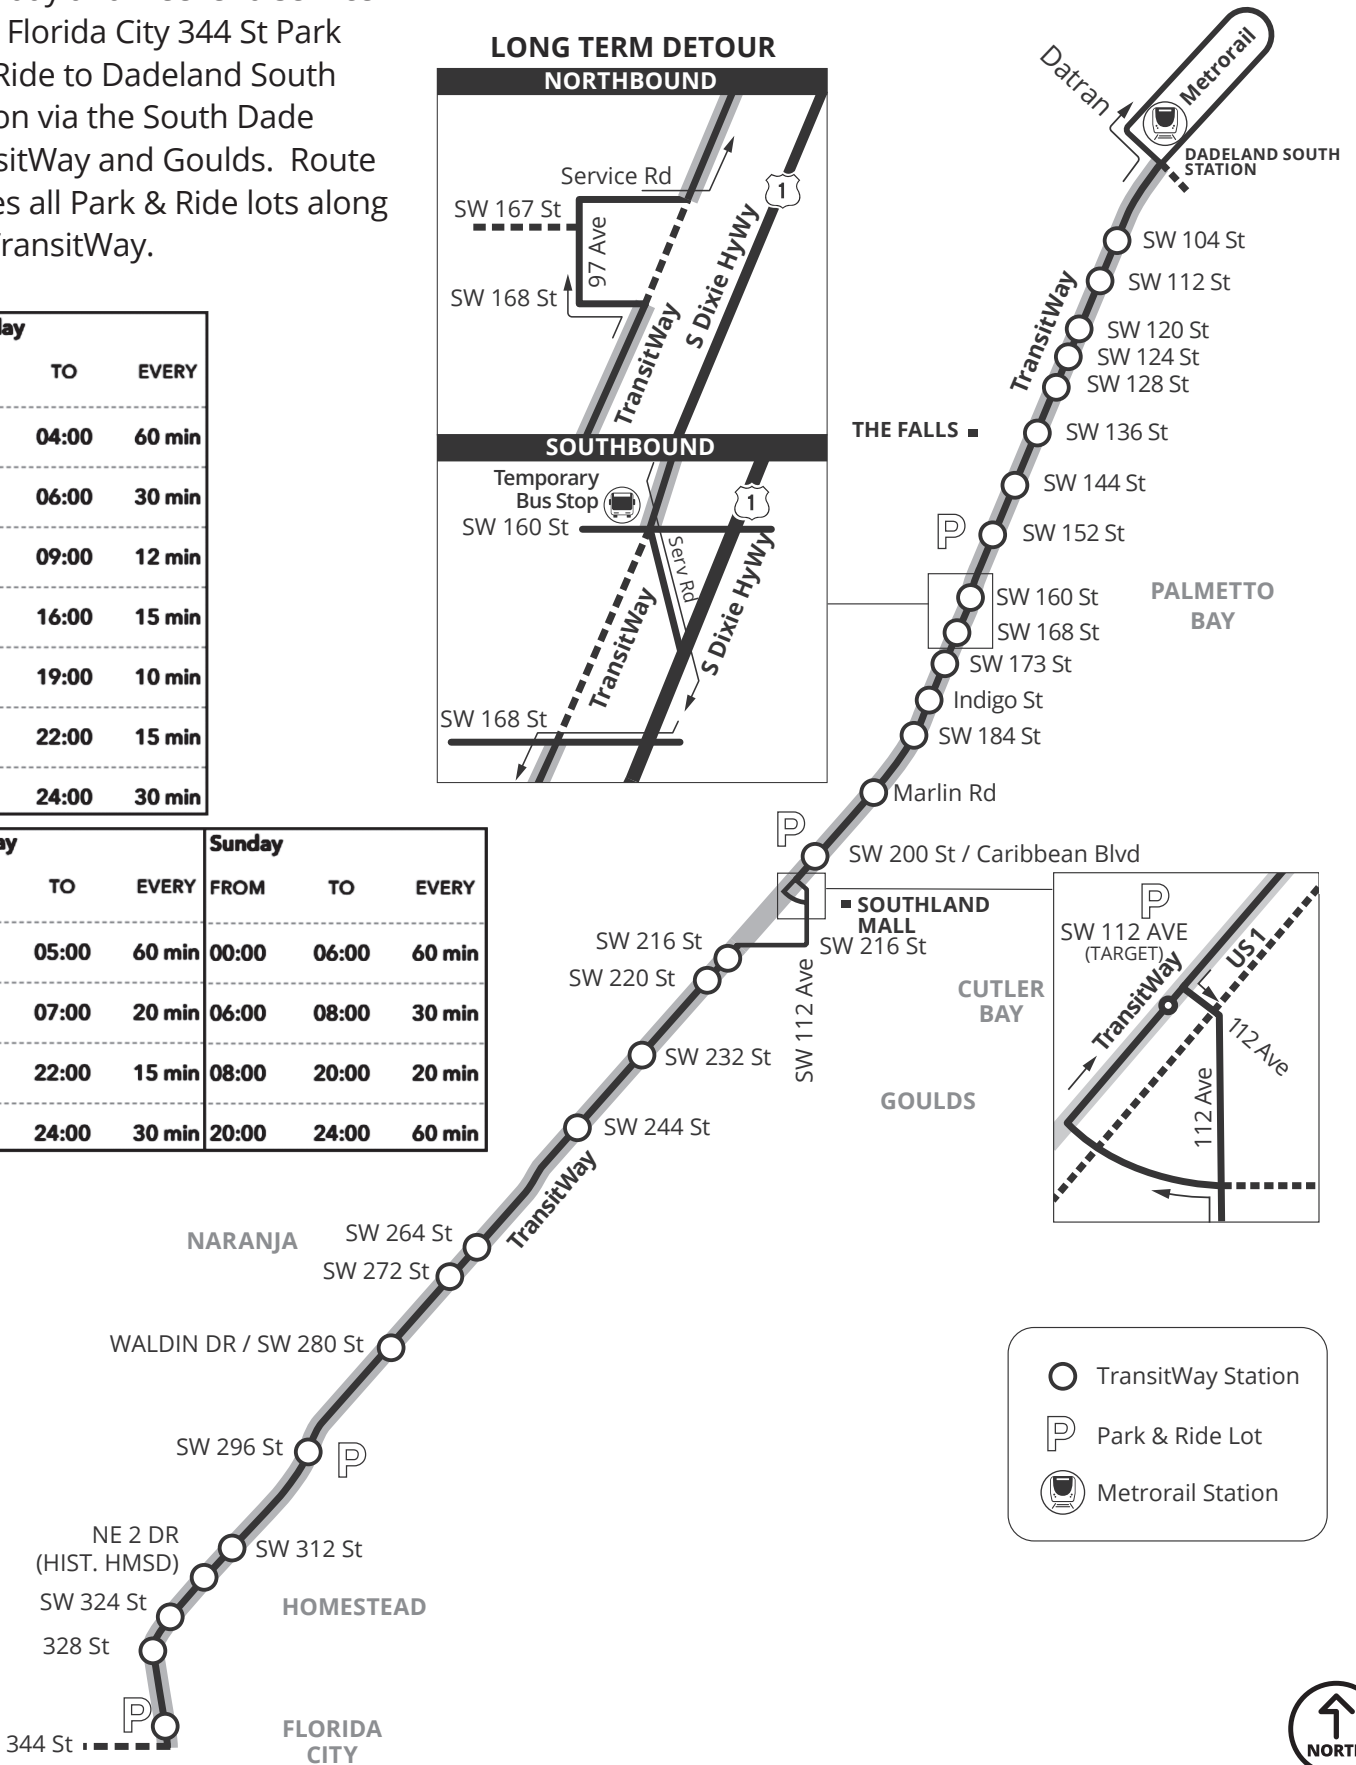

FLORIDA CITY – DADELAND SOUTH

Weekday and weekend service from Florida City 344 St Park and Ride to Dadeland South Station via the South Dade TransitWay and Goulds. Route serves all Park & Ride lots along the TransitWay.

Weekday		
FROM	TO	EVERY
00:00	04:00	60 min
04:00	06:00	30 min
06:00	09:00	12 min
09:00	16:00	15 min
16:00	19:00	10 min
19:00	22:00	15 min
22:00	24:00	30 min

Saturday			Sunday		
FROM	TO	EVERY	FROM	TO	EVERY
00:00	05:00	60 min	00:00	06:00	60 min
05:00	07:00	20 min	06:00	08:00	30 min
07:00	22:00	15 min	08:00	20:00	20 min
22:00	24:00	30 min	20:00	24:00	60 min

- TransitWay Station
- Park & Ride Lot
- Metrorail Station