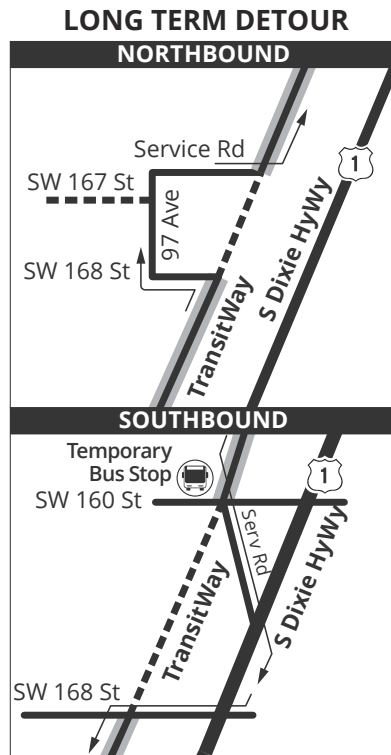

FLORIDA CITY – DADELAND SOUTH

Weekday and weekend service from Florida City 344 St Park and Ride to Dadeland South Station via the South Dade TransitWay and Goulds. Route serves all Park & Ride lots along the TransitWay.

Weekday		
FROM	TO	EVERY
00:00	04:00	60 min
04:00	06:00	30 min
06:00	09:00	12 min
09:00	16:00	15 min
16:00	19:00	10 min
19:00	22:00	15 min
22:00	24:00	30 min

Saturday			Sunday		
FROM	TO	EVERY	FROM	TO	EVERY
00:00	05:00	60 min	00:00	06:00	60 min
05:00	07:00	20 min	06:00	08:00	30 min
07:00	22:00	15 min	08:00	20:00	20 min
22:00	24:00	30 min	20:00	24:00	60 min

- TransitWay Station
- Park & Ride Lot
- Metrorail Station