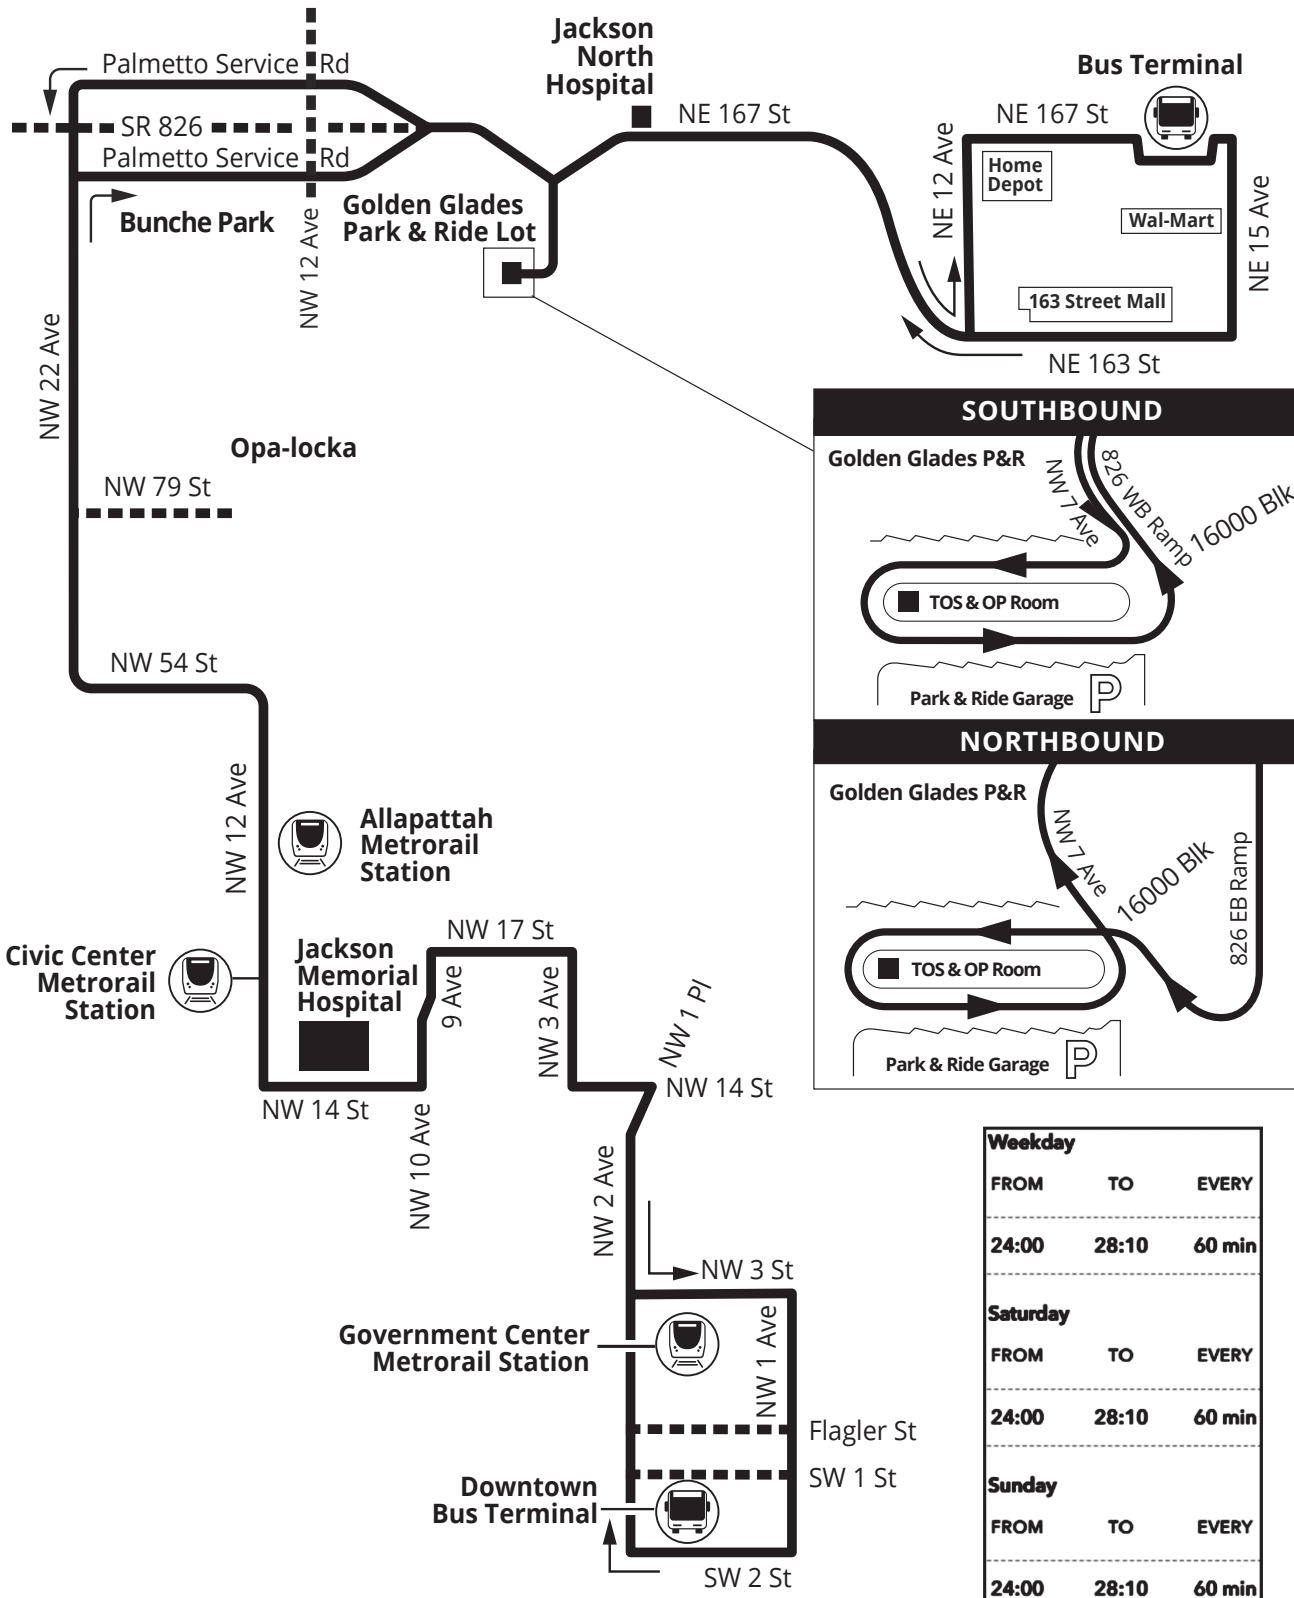

NORTH OWL

Overnight weekday and weekend service from 163 St Mall Terminal to Downtown Miami via 22/12 Ave. Route serves Golden Glades Park and Ride, Allapattah, Santa Clara, Civic Center, Government Center Station, Downtown Metrobus terminal.

Weekday		
FROM	TO	EVERY
24:00	28:10	60 min
Saturday		
FROM	TO	EVERY
24:00	28:10	60 min
Sunday		
FROM	TO	EVERY
24:00	28:10	60 min

MAP NOT TO SCALE