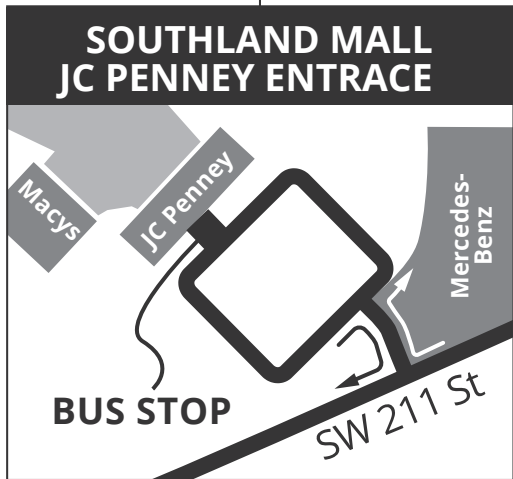

# CUTLER BAY CIRCULATOR 500

## CUTLER BAY CIRCULATOR

Weekday and weekend service serving Cutler Bay. Route serves Southland Mall, South Dade Government Center, SW 112 Ave TransitWay Park & Ride.

Weekday		
FROM	TO	EVERY
08:40	16:40	30 min
Saturday		
FROM	TO	EVERY
08:40	16:40	30 min
Sunday		
FROM	TO	EVERY
10:40	15:40	60 min

MAP NOT TO SCALE