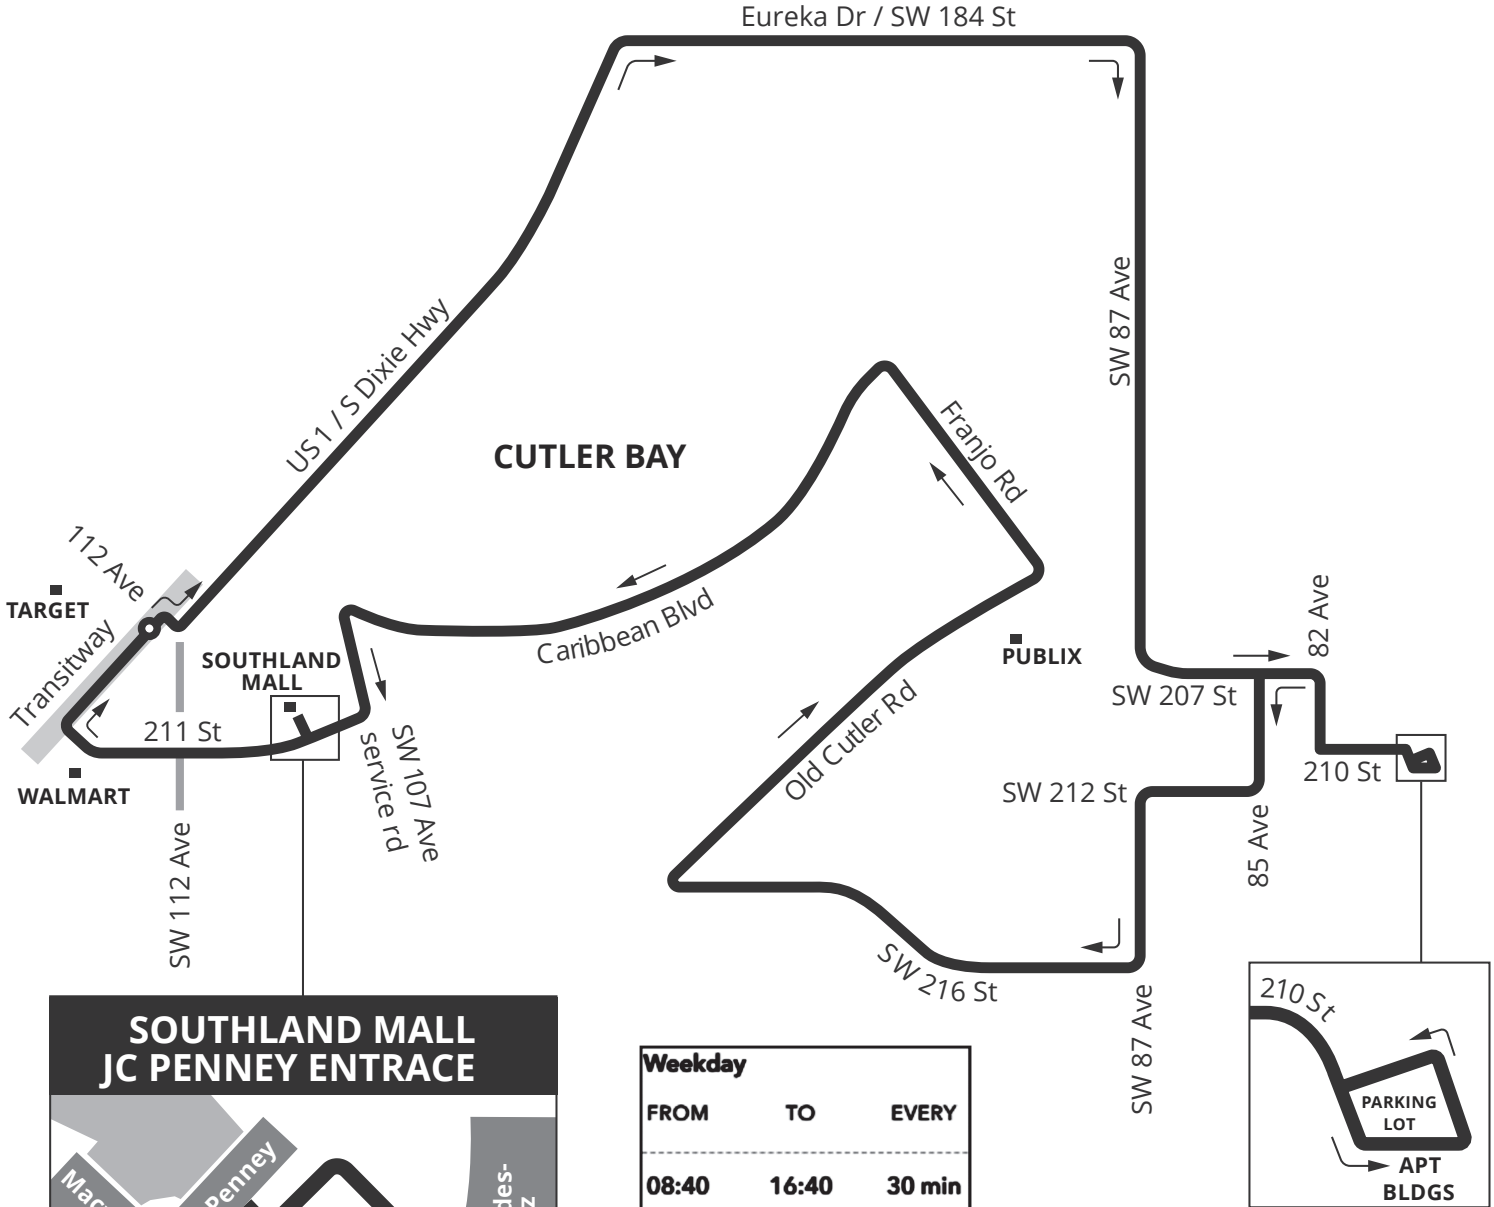

# CUTLER BAY CIRCULATOR 500

## CUTLER BAY CIRCULATOR

Weekday and weekend service serving Cutler Bay. Route serves Southland Mall, South Dade Government Center, SW 112 Ave TransitWay Park & Ride.

Weekday		
FROM	TO	EVERY
08:40	16:40	30 min
Saturday		
FROM	TO	EVERY
08:40	16:40	30 min
Sunday		
FROM	TO	EVERY
10:40	15:40	60 min

MAP NOT TO SCALE