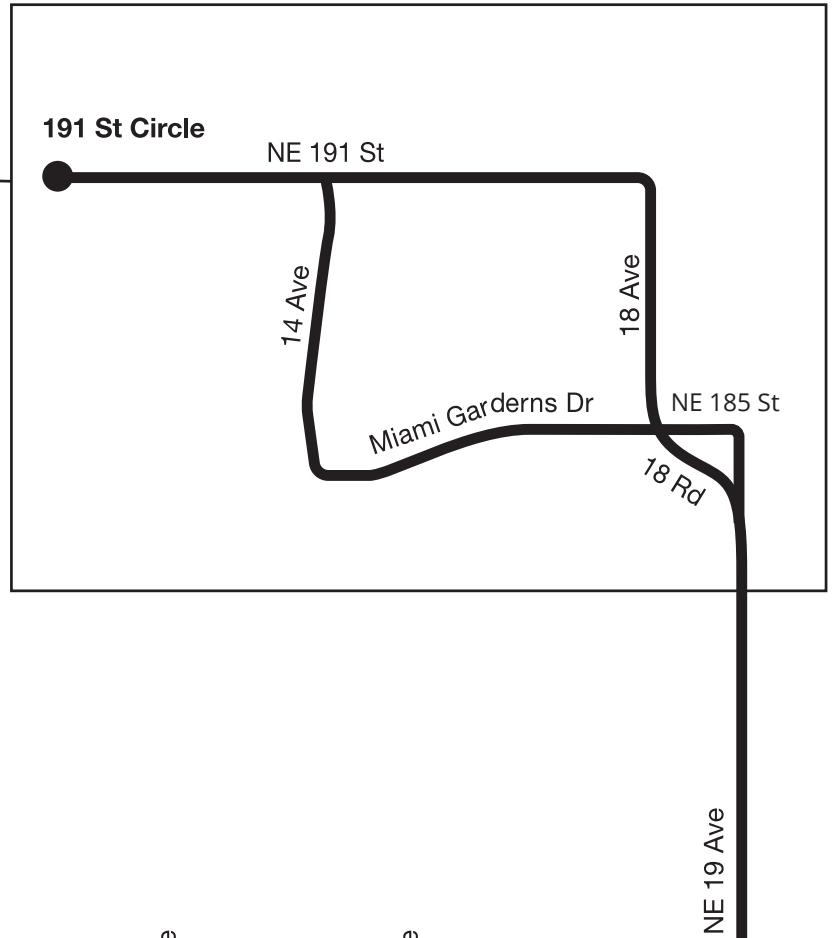

SKYLAKE CIRCULATOR

Weekday and weekend service from Skylake to 163 St Mall via NE 19 Ave.

SKYLAKE CIRCULATOR 510

Weekday			Saturday		
FROM	TO	EVERY	FROM	TO	EVERY
05:00	08:00	60 min	05:00	24:00	60 min
08:00	17:00	30 min	Sunday		
17:00	24:00	60 min	FROM	TO	EVERY
			05:00	24:00	60 min

MAP NOT TO SCALE