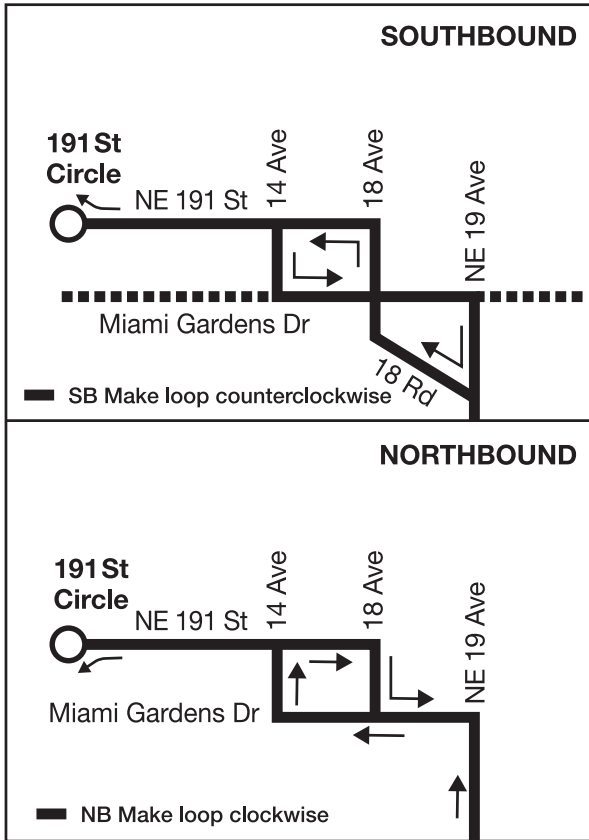

SKYLAKE CIRCULATOR

Weekday and weekend service from Skylake to 163 St Mall via NE 19 Ave.

SKYLAKE CIRCULATOR 510

Weekday			Saturday		
FROM	TO	EVERY	FROM	TO	EVERY
05:00	08:00	60 min	05:00	24:00	60 min
08:00	17:00	30 min	Sunday		
17:00	24:00	60 min	FROM	TO	EVERY
			05:00	24:00	60 min

MAP NOT TO SCALE