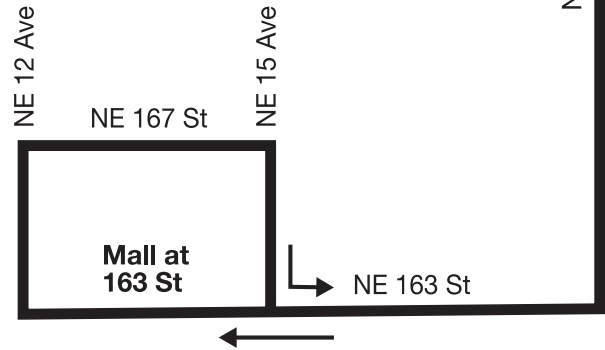

SKYLAKE CIRCULATOR

Weekday and weekend service from Skylake to 163 St Mall via NE 19 Ave.

SKYLAKE CIRCULATOR 510

Weekday			Saturday		
FROM	TO	EVERY	FROM	TO	EVERY
05:00	08:00	60 min	05:00	24:00	60 min
08:00	17:00	30 min	Sunday		
17:00	24:00	60 min	FROM	TO	EVERY
			05:00	24:00	60 min

MAP NOT TO SCALE