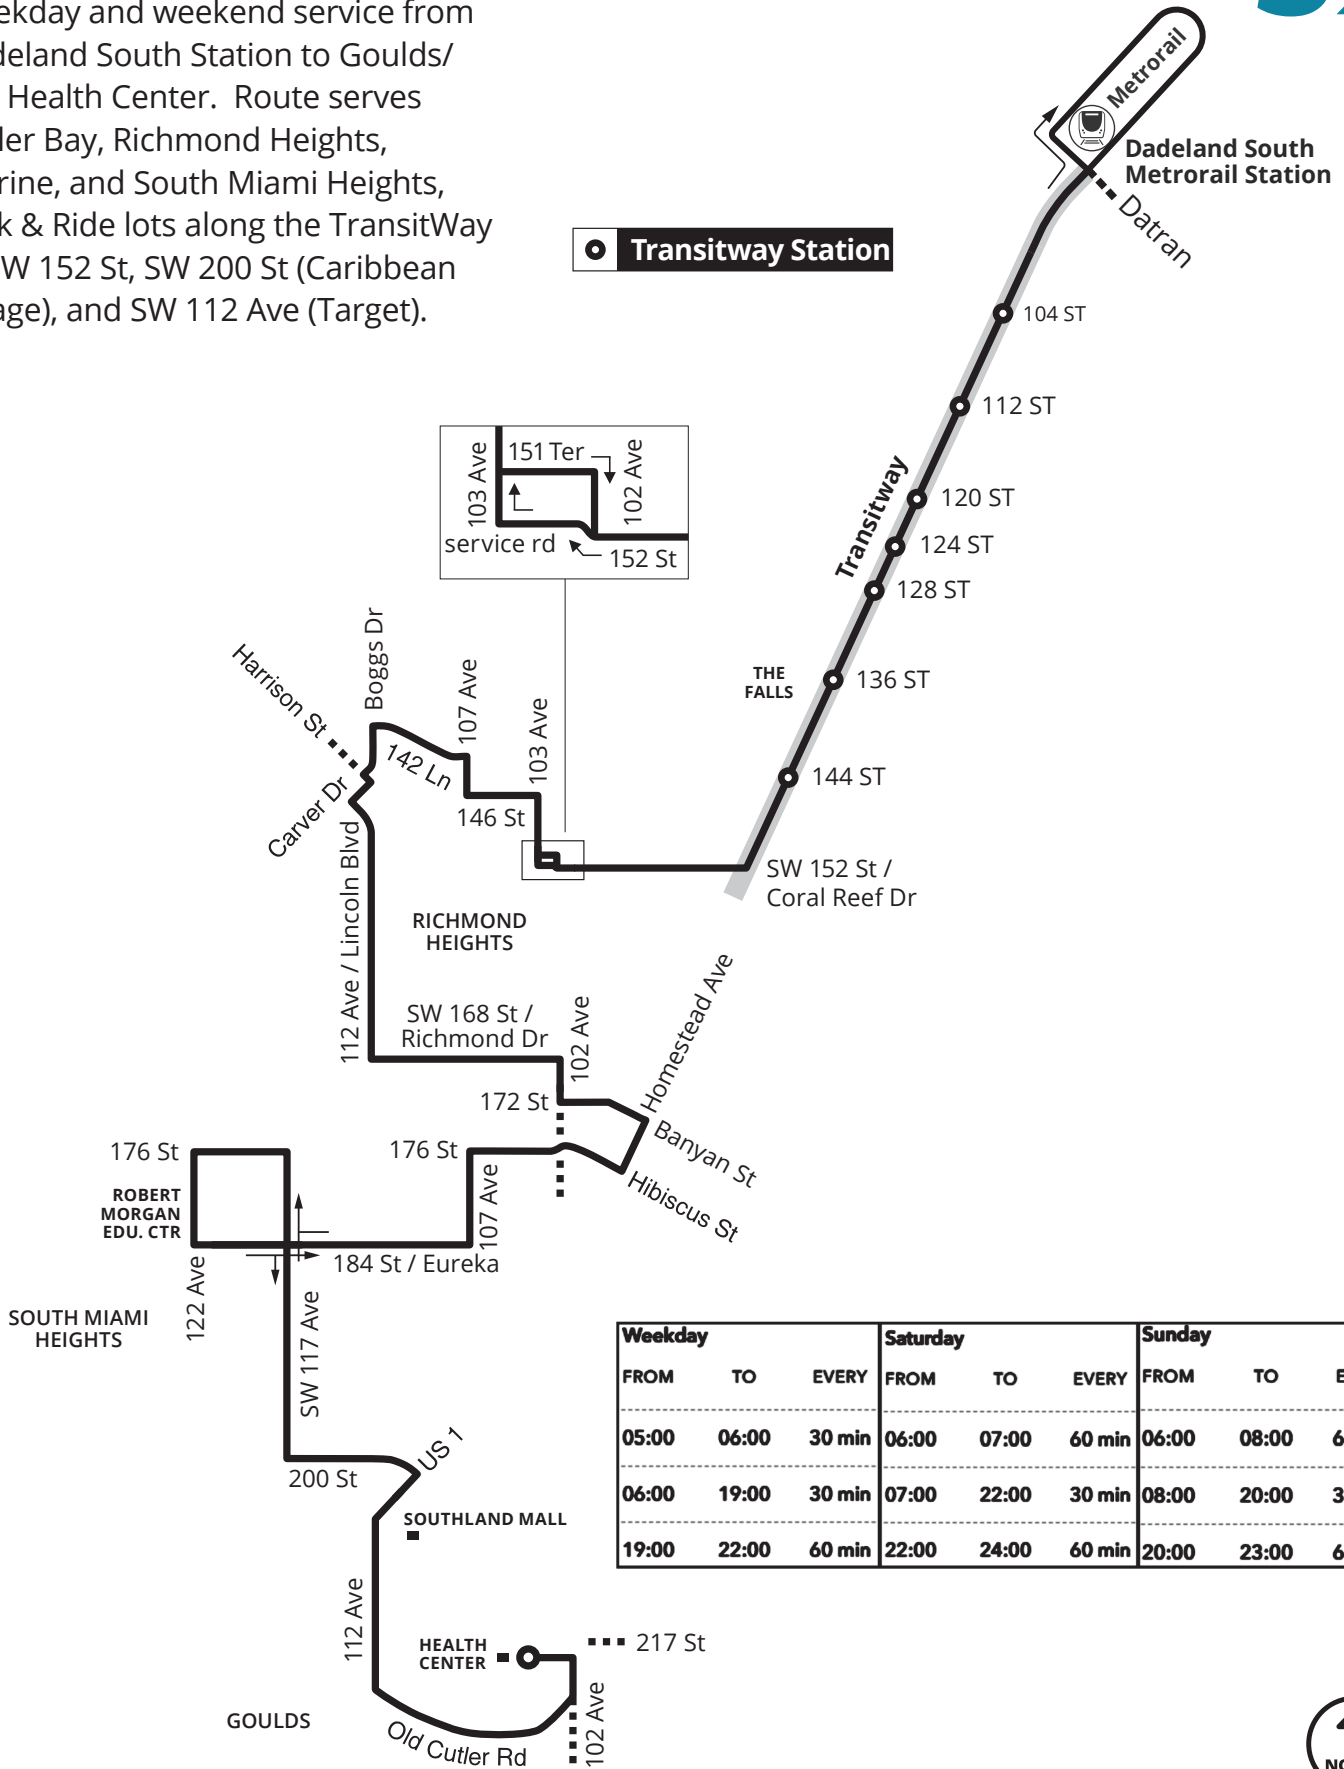

GOULDS – DADELAND SOUTH STATION

Weekday and weekend service from Dadeland South Station to Goulds/CHI Health Center. Route serves Cutler Bay, Richmond Heights, Perrine, and South Miami Heights, Park & Ride lots along the TransitWay at SW 152 St, SW 200 St (Caribbean Village), and SW 112 Ave (Target).

Transitway Station

Weekday			Saturday			Sunday		
FROM	TO	EVERY	FROM	TO	EVERY	FROM	TO	EVERY
05:00	06:00	30 min	06:00	07:00	60 min	06:00	08:00	60 min
06:00	19:00	30 min	07:00	22:00	30 min	08:00	20:00	30 min
19:00	22:00	60 min	22:00	24:00	60 min	20:00	23:00	60 min

MAP NOT TO SCALE