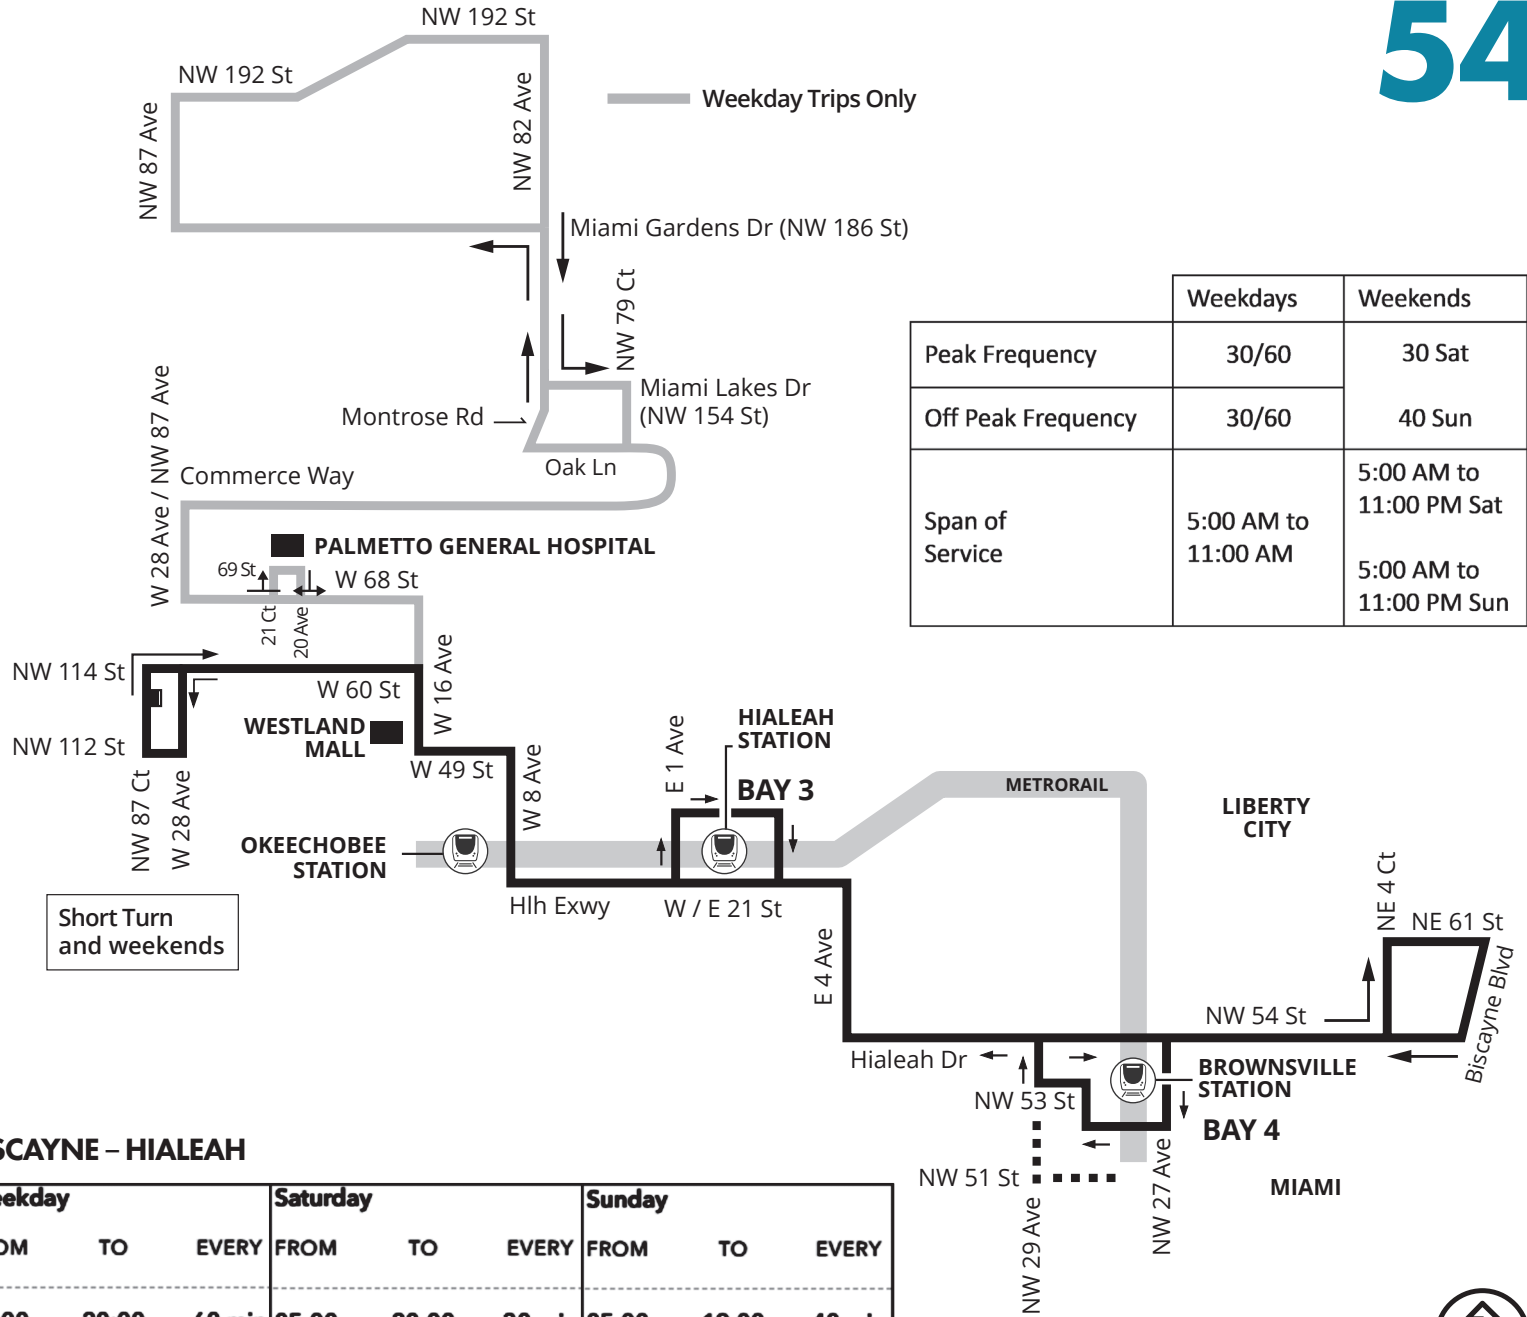

**BISCAYNE BLVD – HIALEAH  
– MIAMI LAKES**

Weekday and weekend service from Hialeah Gardens to Biscayne Blvd via Hialeah and 54 St. Weekday only service to Miami Gardens Dr. via NW 87/82 Ave. Route serves Miami Lakes, Palmetto Hospital, Little Haiti, Hialeah Gardens, Hialeah, Hialeah and Brownsville Stations.

	Weekdays	Weekends
Peak Frequency	30/60	30 Sat
Off Peak Frequency	30/60	40 Sun
Span of Service	5:00 AM to 11:00 AM	5:00 AM to 11:00 PM Sat 5:00 AM to 11:00 PM Sun

**BISCAYNE – MIAMI LAKES**

Weekday		
FROM	TO	EVERY
05:00	07:00	60 min
07:00	10:00	60 min
10:00	15:00	60 min
15:00	20:00	60 min

**BISCAYNE – HIALEAH**

Weekday			Saturday			Sunday		
FROM	TO	EVERY	FROM	TO	EVERY	FROM	TO	EVERY
05:00	20:00	60 min	05:00	20:00	30 min	05:00	19:00	40 min
20:00	23:00	30 min	20:00	23:00	60 min	19:00	23:00	60 min

Short Turn and weekends

MAP NOT TO SCALE