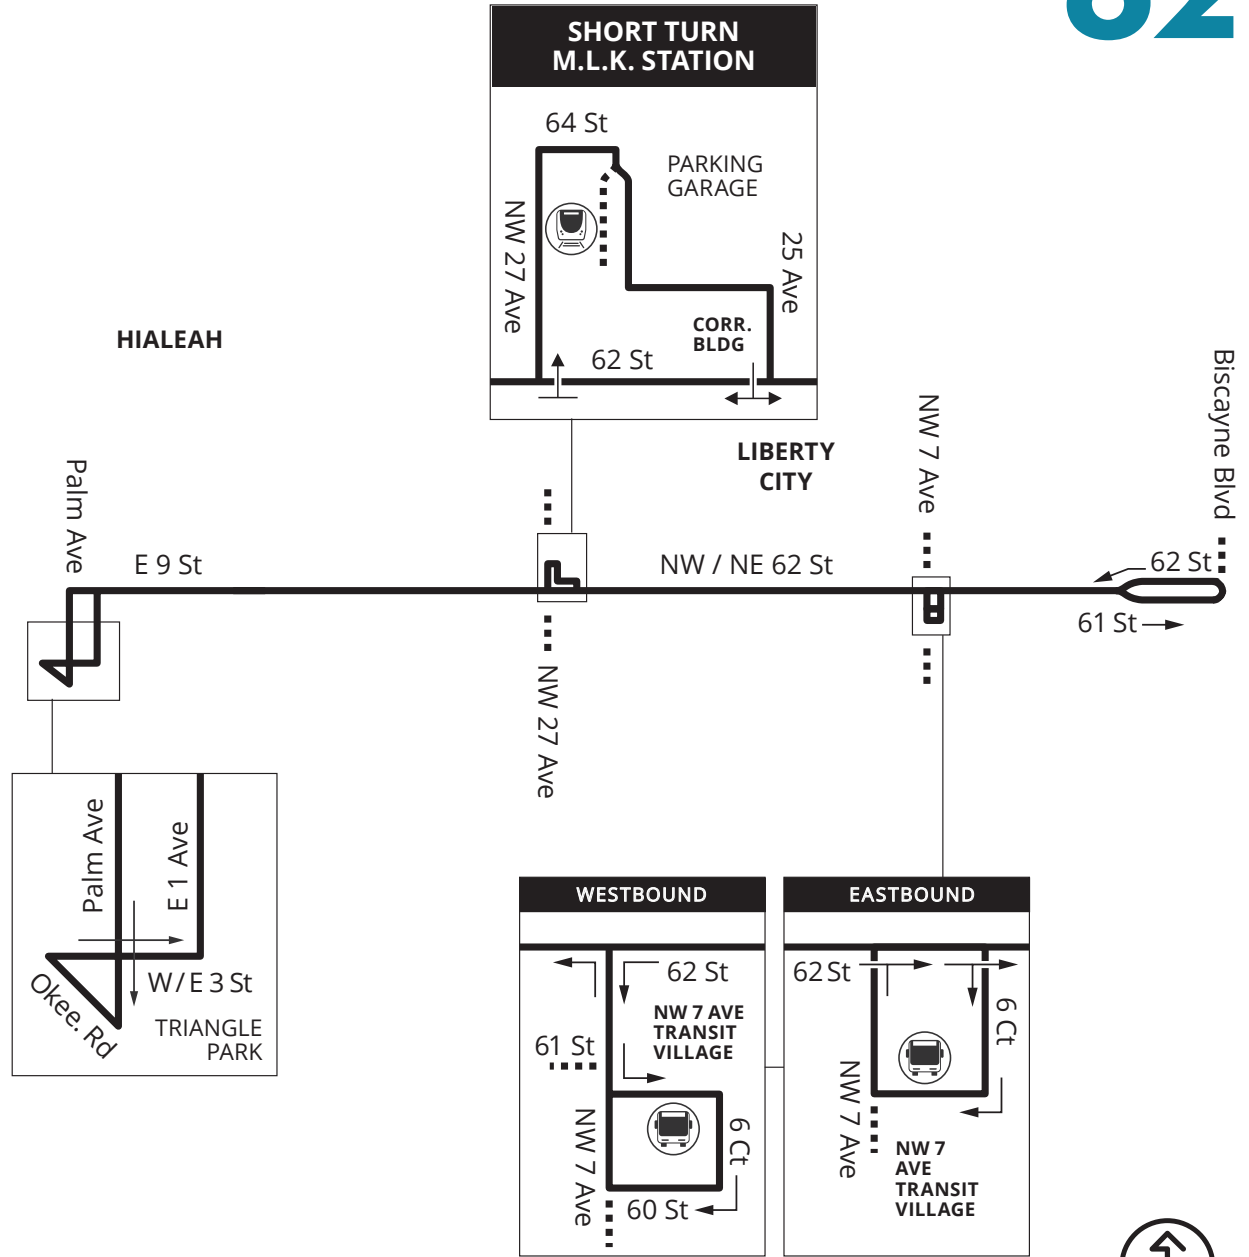

**HIALEAH – BISCAYNE BLVD VIA 62 ST**

Weekday and weekend service from Biscayne Blvd. to Hialeah via 62 St.  
Route serves NW 7 Ave Transit Village, Dr. Martin Luther King, Jr. Station.

	Weekdays	Weekends
Peak Frequency	15/30	15/30 Sat 20/40 Sun
Off Peak Frequency	15/30	
Span of Service	4:00 AM to 12:00 AM	5:00 AM to 12:00 AM

**HIALEAH – BISCAYNE BLVD**

Weekday			Saturday			Sunday		
FROM	TO	EVERY	FROM	TO	EVERY	FROM	TO	EVERY
04:00	06:00	60 min	05:00	07:00	60 min	06:00	08:00	60 min
06:00	22:00	30 min	07:00	22:00	30 min	08:00	20:00	40 min
22:00	24:00	60 min	22:00	24:00	60 min			

**MLK STATION – BISCAYNE BLVD**

Weekday			Saturday			Sunday		
FROM	TO	EVERY	FROM	TO	EVERY	FROM	TO	EVERY
04:00	06:00	60 min	05:00	07:00	60 min	05:00	08:00	60 min
06:00	22:00	30 min	07:00	22:00	30 min	08:00	20:00	40 min
22:00	24:00	60 min	22:00	24:00	60 min	20:00	24:00	60 min

MAP NOT TO SCALE