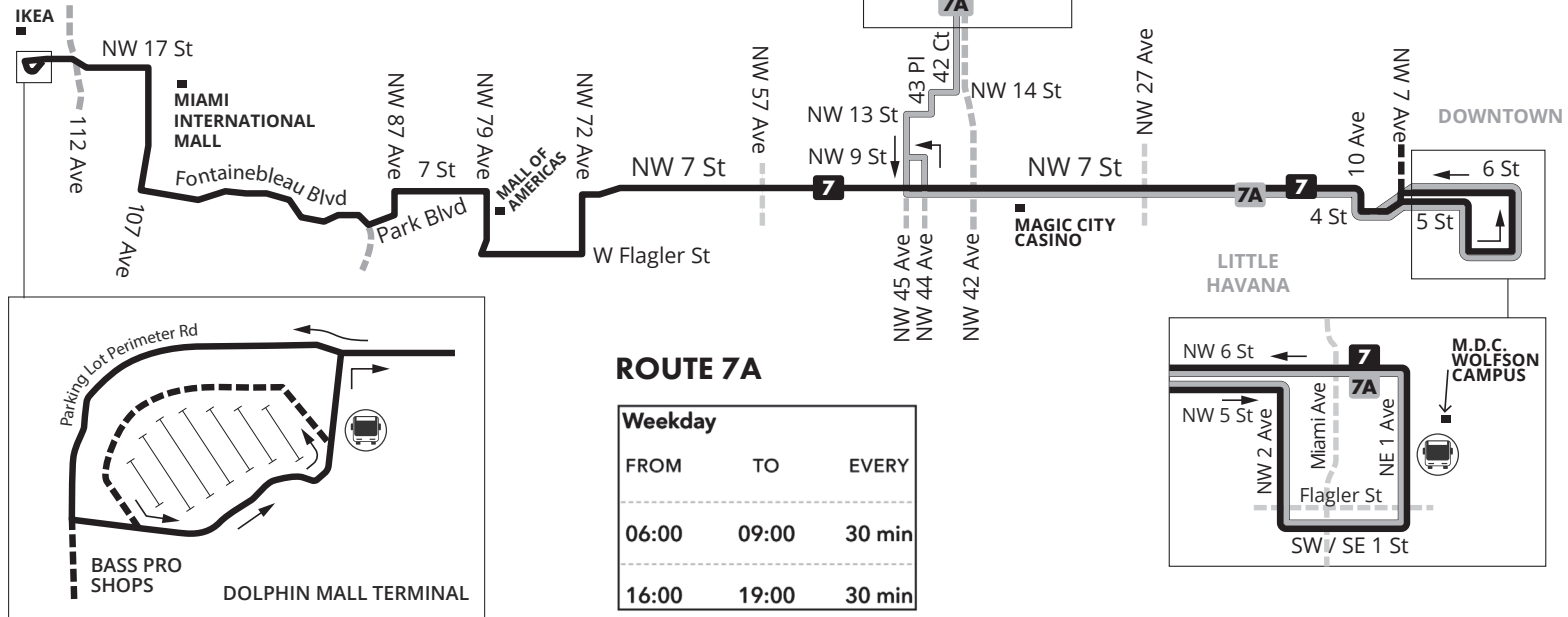

**DOWNTOWN MIAMI – DOLPHIN MALL –AIRPORT VIA 7<sup>TH</sup> ST**

Weekday and weekend service from Dolphin Mall terminal to Downtown Miami via 7 St. Weekday peak times some trips (Route 7A) travel from Airport Station to Downtown Miami. Route serves Downtown Metrobus terminal, Mall of the Americas, College North Station, and Overtown Station

	Weekdays	Weekends
Peak Frequency	15/30	30 Sat 30 Sun
Off Peak Frequency	30	
Span of Service	5:00 AM to 12:00 AM	5:00 AM to 12:00 AM Sat 5:00 AM to 10:00 PM Sun

**ROUTE 7**

Weekday			Saturday			Sunday		
FROM	TO	EVERY	FROM	TO	EVERY	FROM	TO	EVERY
05:00	19:00	30 min	05:00	07:00	60 min	05:00	08:00	60 min
19:00	24:00	60 min	07:00	22:00	30 min	08:00	20:00	30 min
			22:00	24:00	60 min	20:00	22:00	60 min

MAP NOT TO SCALE