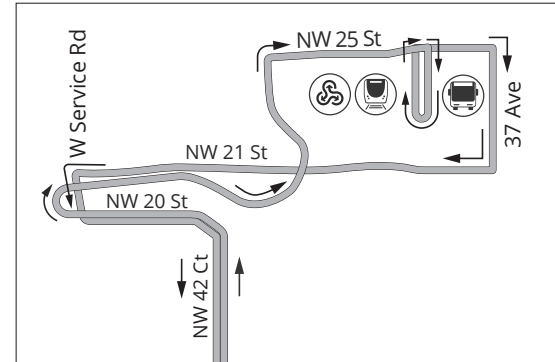

**DOWNTOWN MIAMI – DOLPHIN MALL –AIRPORT VIA 7<sup>TH</sup> ST**

Weekday and weekend service from Dolphin Mall terminal to Downtown Miami via 7 St. Weekday peak times some trips (Route 7A) travel from Airport Station to Downtown Miami. Route serves Downtown Metrobus terminal, Mall of the Americas, College North Station, and Overtown Station

	Weekdays	Weekends
Peak Frequency	15/30	30 Sat 30 Sun
Off Peak Frequency	30	
Span of Service	5:00 AM to 12:00 AM	5:00 AM to 12:00 AM Sat 5:00 AM to 10:00 PM Sun

**ROUTE 7**

Weekday			Saturday			Sunday		
FROM	TO	EVERY	FROM	TO	EVERY	FROM	TO	EVERY
05:00	19:00	30 min	05:00	07:00	60 min	05:00	08:00	60 min
19:00	24:00	60 min	07:00	22:00	30 min	08:00	20:00	30 min
			22:00	24:00	60 min	20:00	22:00	60 min

MAP NOT TO SCALE