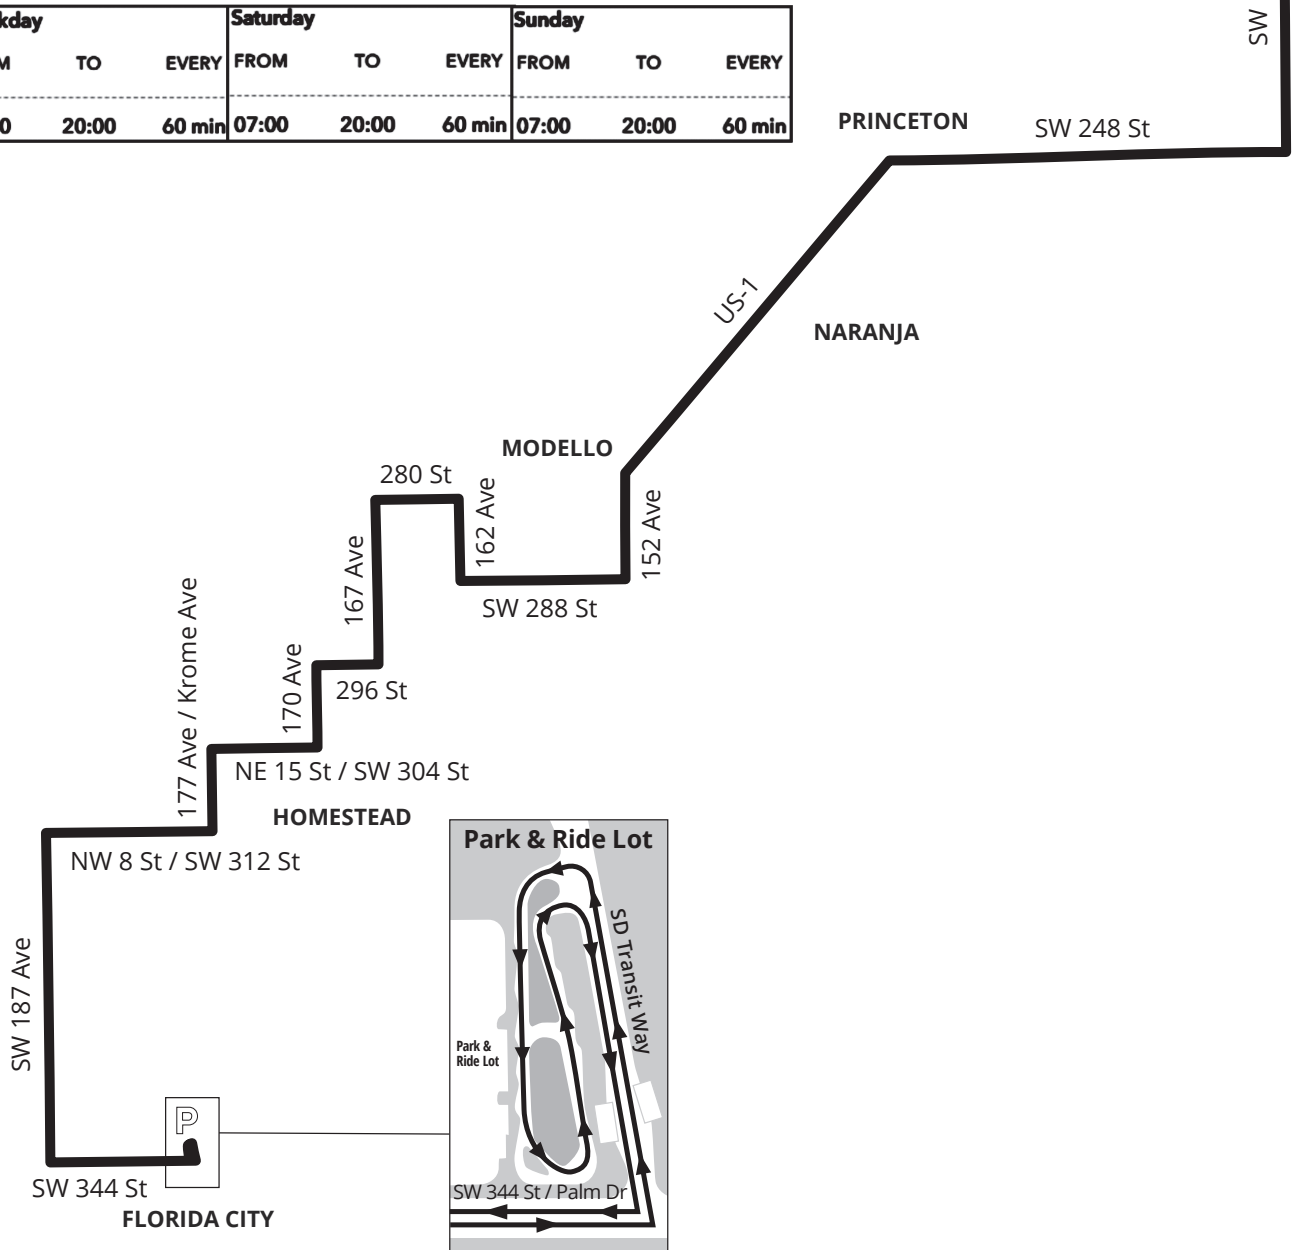

FLORIDA CITY – CUTLER BAY

Weekday and weekend service from Cutler Bay to Florida City via Princeton, Naranja, and Homestead. Route serves Southland Mall, South Dade TransitWay stations at 112 Ave (Target) Park & Ride, 264 St, and 344 St Park & Ride.

MAP NOT TO SCALE