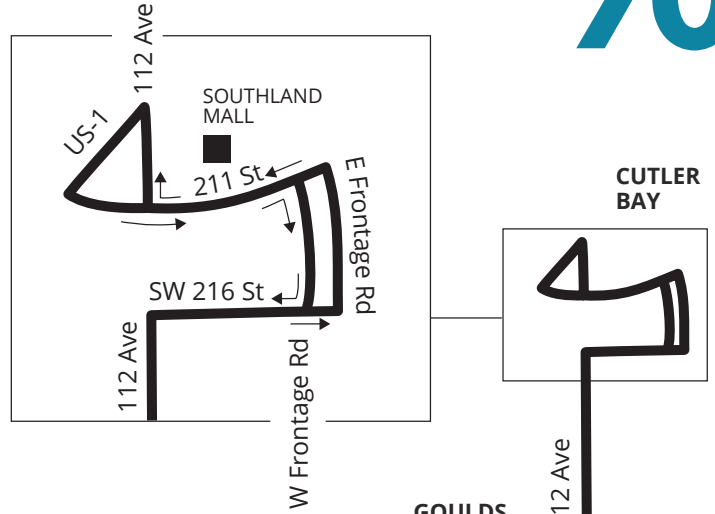

FLORIDA CITY – CUTLER BAY

Weekday and weekend service from Cutler Bay to Florida City via Princeton, Naranja, and Homestead. Route serves Southland Mall, South Dade TransitWay stations at 112 Ave (Target) Park & Ride, 264 St, and 344 St Park & Ride.

MAP NOT TO SCALE