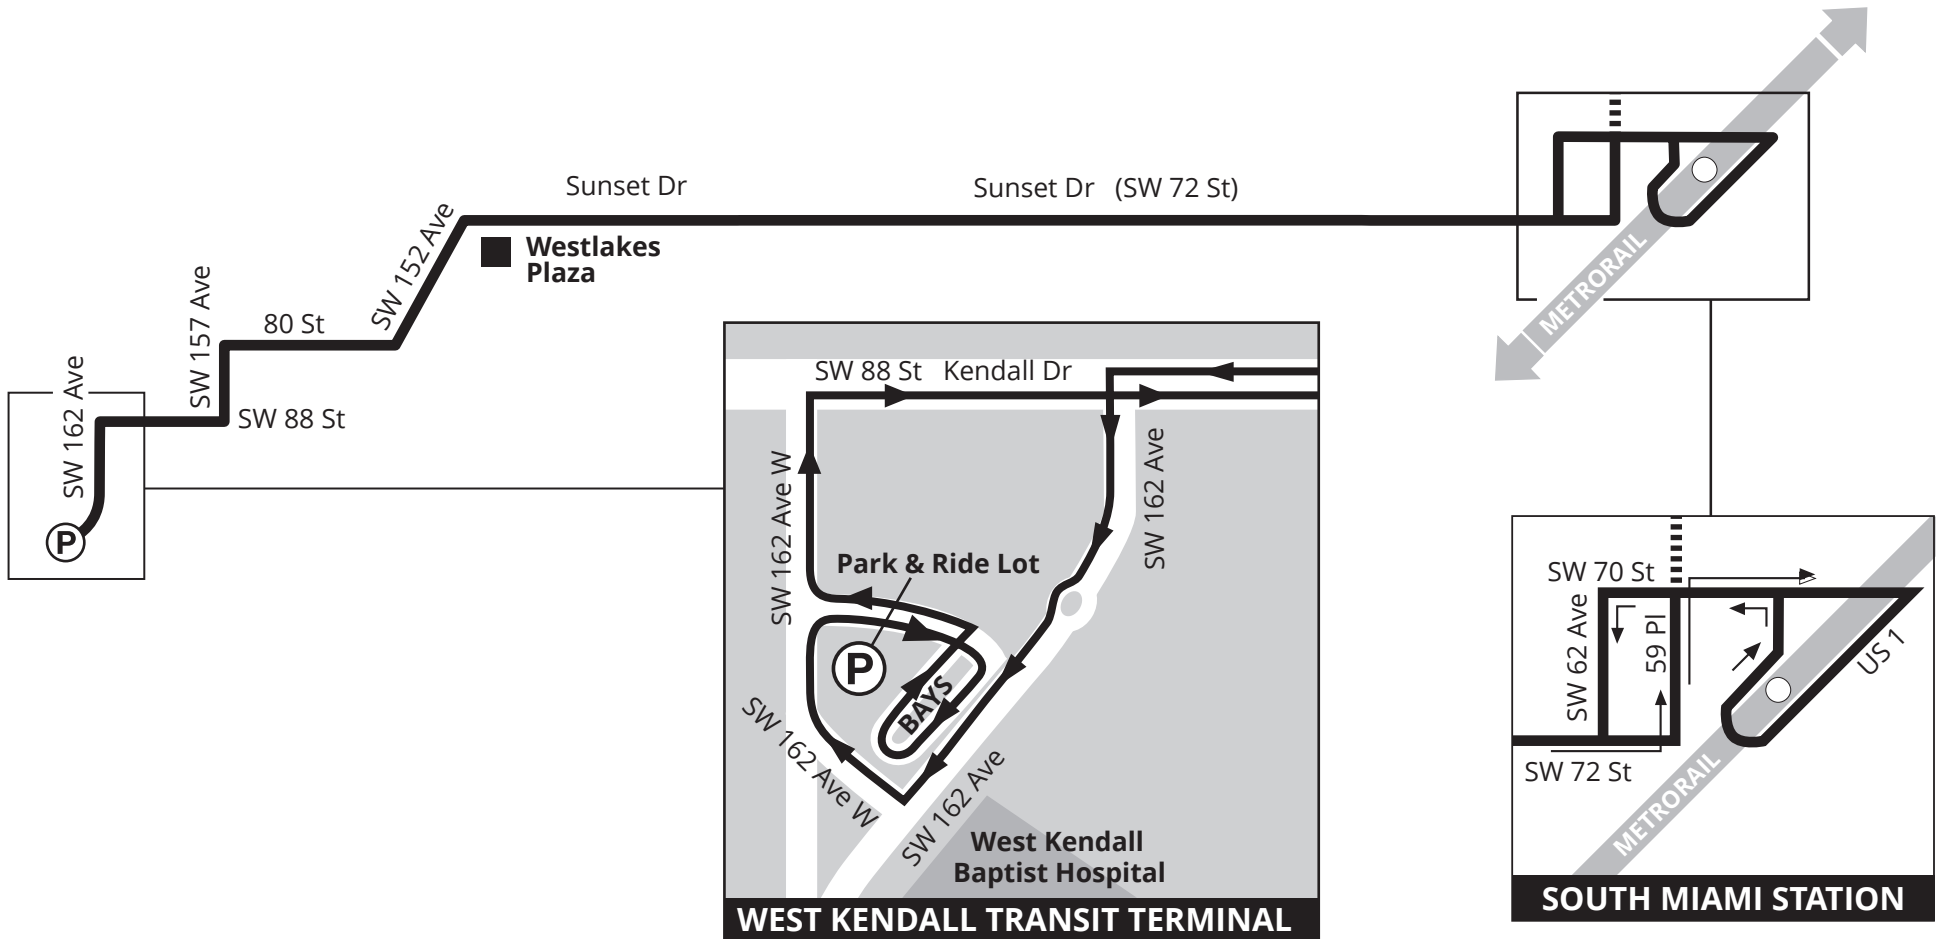

**SOUTH MIAMI-WEST KENDALL TERMINAL VIA 72 ST**

Weekday and weekend service from South Miami Station to West Kendall Terminal via SW 72 St.  
Route serves Kendale Lakes, South Miami Hospital.

Weekday			Saturday			Sunday		
FROM	TO	EVERY	FROM	TO	EVERY	FROM	TO	EVERY
05:00	06:00	45 min	05:00	07:00	40 min	05:00	08:00	40 min
06:00	19:00	30 min	07:00	19:00	30 min	08:00	19:00	30 min
19:00	22:00	45 min	19:00	22:00	40 min	19:00	22:00	40 min

MAP NOT TO SCALE