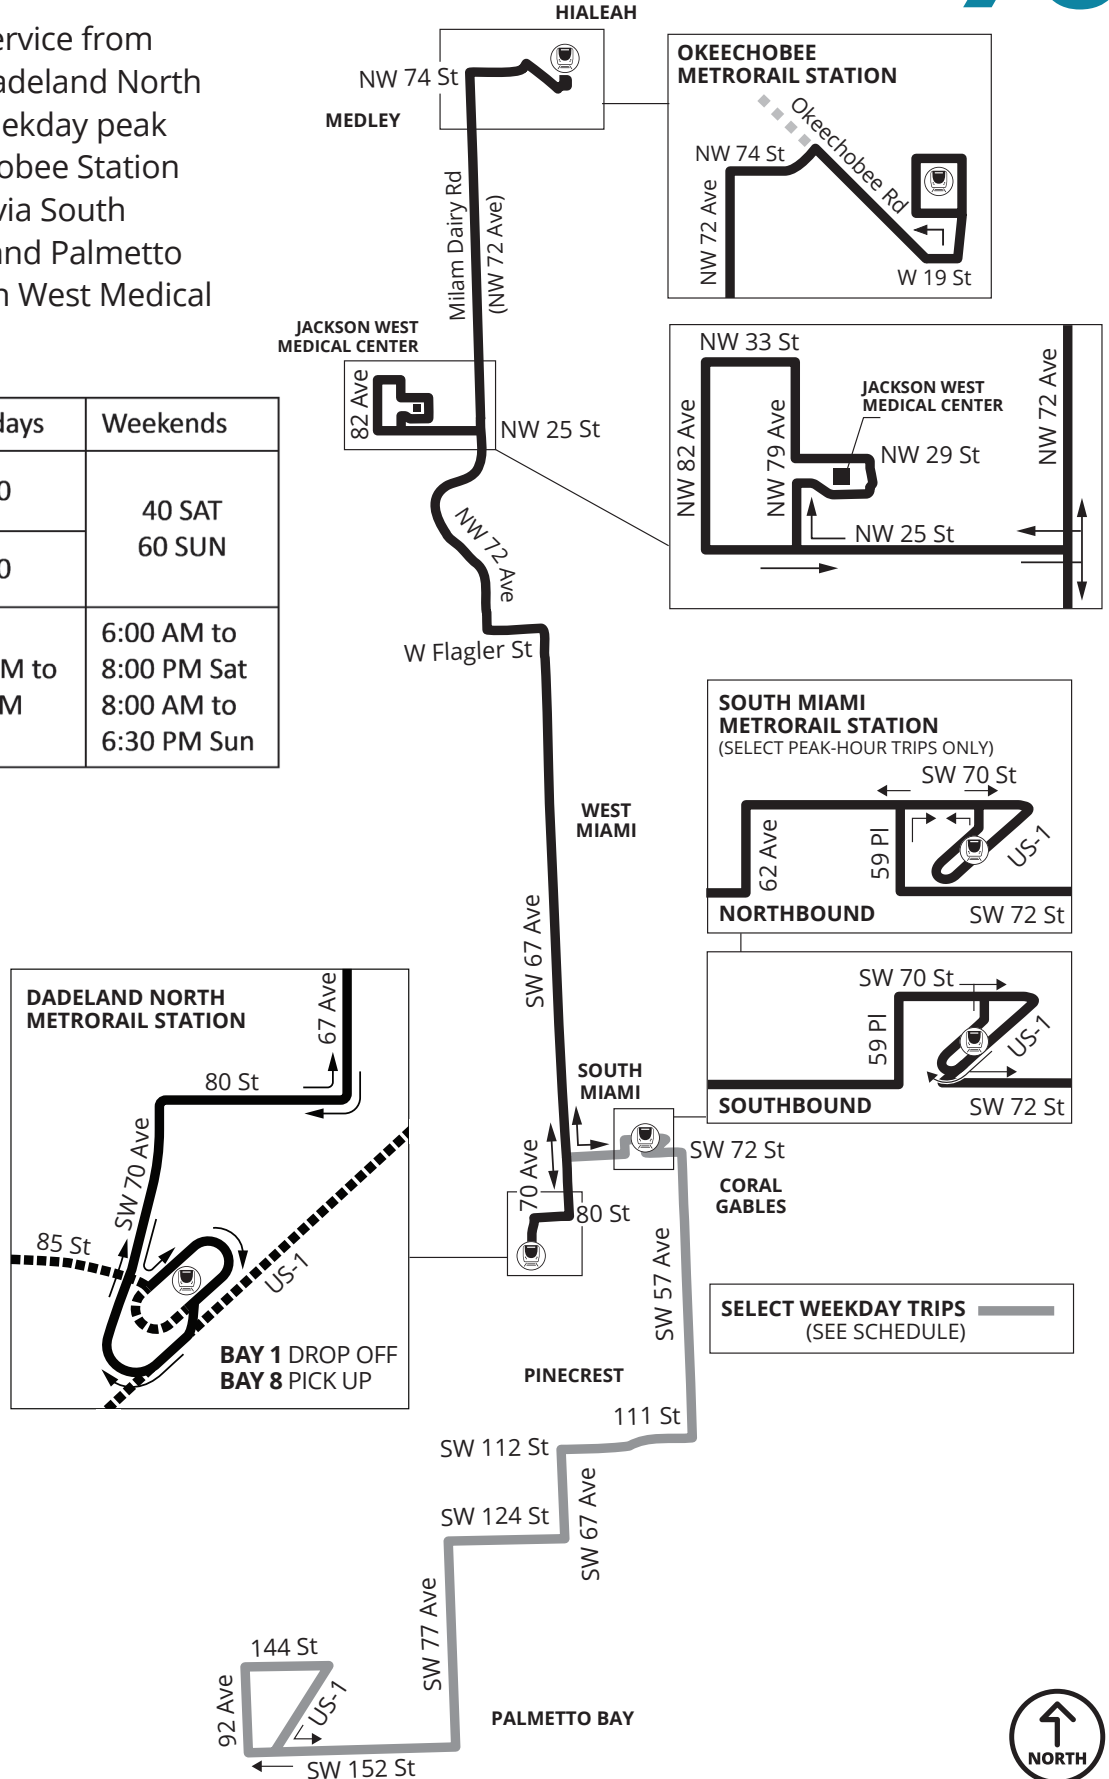

OKEECHOBEE STATION – DADELAND NORTH – SW 152 ST/TRANSITWAY

Weekday and weekend service from Okeechobee Station to Dadeland North Station via 72/67 Ave. Weekday peak only service from Okeechobee Station to SW 152 St/TransitWay via South Miami Station, Pinecrest and Palmetto Bay. Route serves Jackson West Medical Center.

	Weekdays	Weekends
Peak Frequency	40	40 SAT 60 SUN
Off Peak Frequency	40	
Span of Service	5:00 AM to 9:00 PM	6:00 AM to 8:00 PM Sat 8:00 AM to 6:30 PM Sun

DADELAND NORTH - OKEECHOBEE

Weekday		
FROM	TO	EVERY
09:00	16:00	40 min
Saturday		
FROM	TO	EVERY
06:00	20:00	40 min
Sunday		
FROM	TO	EVERY
08:00	18:30	60 min

152 ST/TRANSITWAY-OKEECHOBEE

Weekday		
FROM	TO	EVERY
05:00	09:00	40 min
16:00	21:00	40 min

SOUTH MIAMI METRORAIL STATION
(SELECT PEAK-HOUR TRIPS ONLY)

NORTHBOUND

SOUTHBOUND

SELECT WEEKDAY TRIPS (SEE SCHEDULE)

MAP NOT TO SCALE