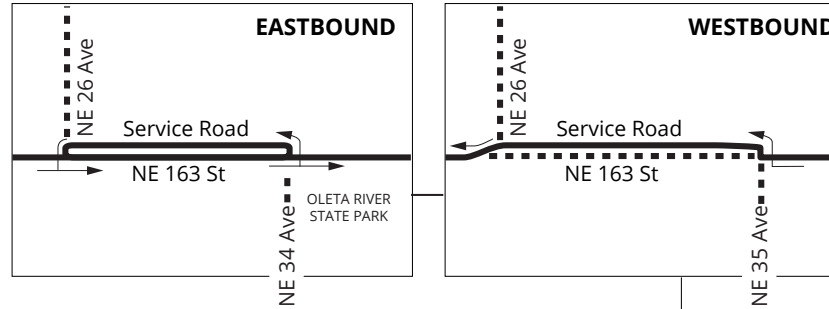

MIAMI LAKES – FIU BISCAYNE – HAULOVER

Weekday and weekend service from Red Rd. Transit Hub to FIU Biscayne and Haulover via 175 St and 167/163 St. Weekday only service to Miami Lakes. Route serves 163rd St Mall, Golden Glades Park and Ride, Haulover.

	Weekdays	Weekends
Peak Frequency	15/30	15/30 Sat
Off Peak Frequency	15/30	15/30 Sun
Span of Service	5:00 AM to 10:00 PM	5:00 AM to 12:00 AM Sat 5:00 AM to 10:00 PM Sun

75A

Weekday		
FROM	TO	EVERY
05:00	06:00	60 min
06:00	19:00	30 min
19:00	22:00	60 min
Saturday		
FROM	TO	EVERY
05:00	07:00	60 min
07:00	22:00	30 min
22:00	24:00	60 min
Sunday		
FROM	TO	EVERY
05:00	08:00	60 min
08:00	20:00	30 min
20:00	22:00	60 min