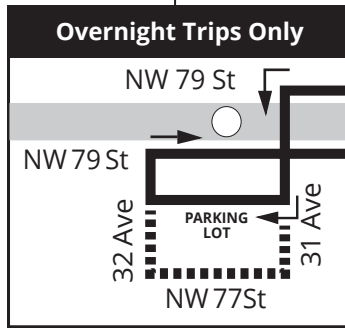

HIALEAH STATION TO MIAMI BEACH BEACH VIA 79TH ST

Weekday and weekend service from Hialeah Station to Miami Beach via 79 St. Route serves Northside Station, North Beach, Mid Beach, South Beach, Metrorail/Tri-Rail Transfer Station.

OVERNIGHT TRIPS

Weekday		
FROM	TO	EVERY
00:00	04:00	60 min
Saturday		
FROM	TO	EVERY
00:00	05:00	60 min
Sunday		
FROM	TO	EVERY
00:00	05:00	60 min

MAP NOT TO SCALE