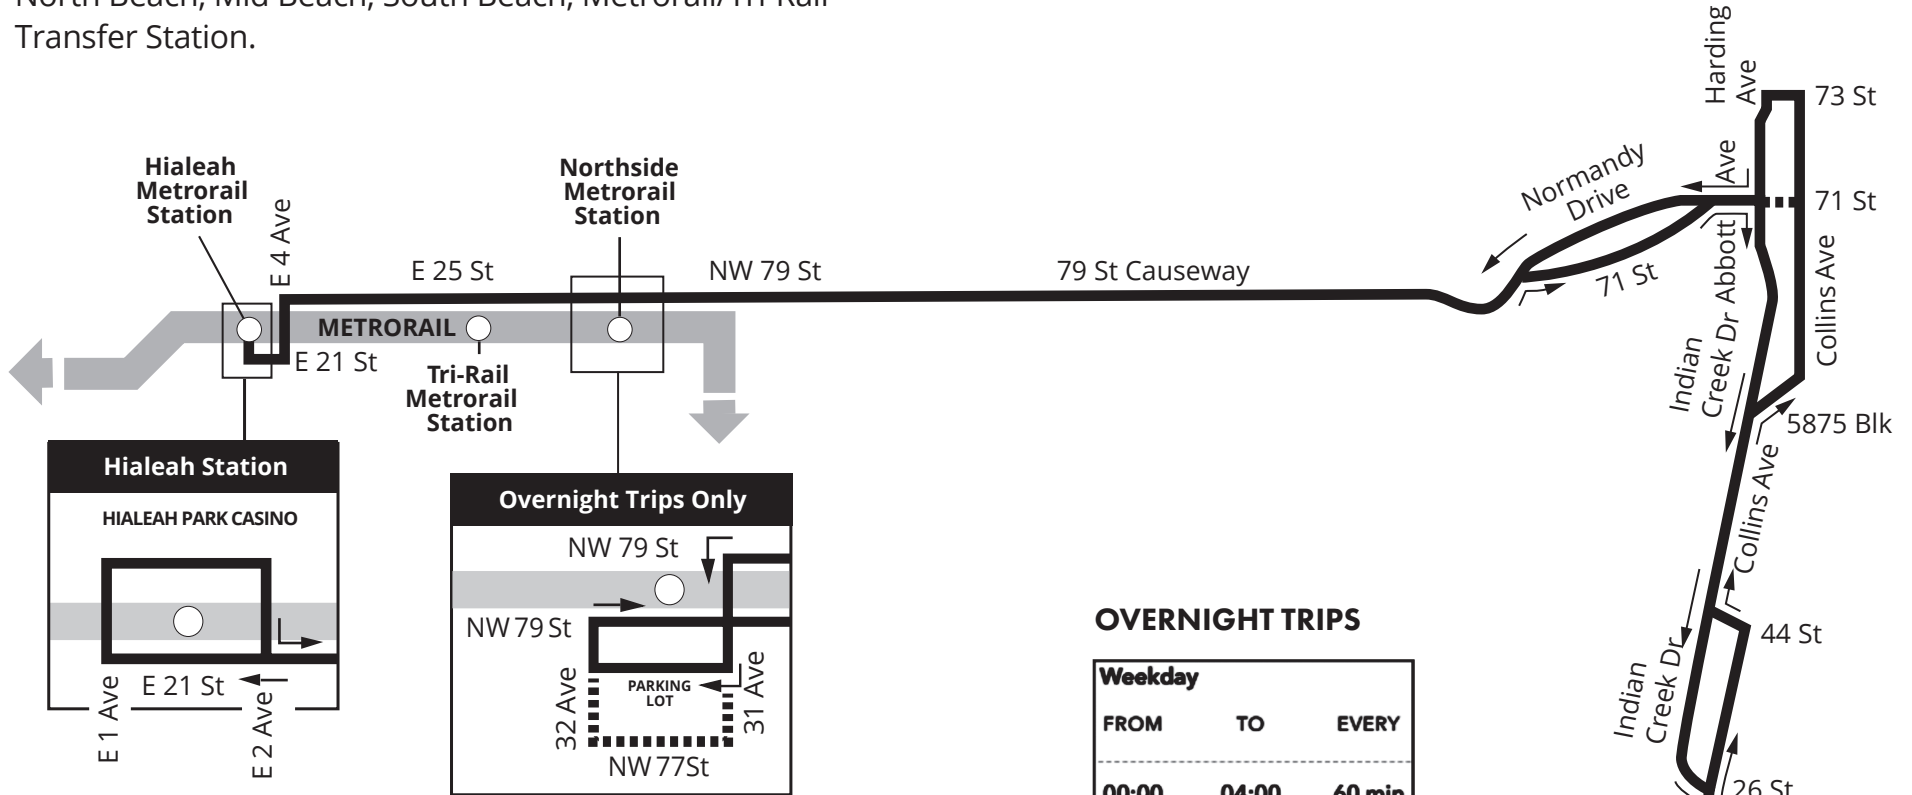

HIALEAH STATION TO MIAMI BEACH BEACH VIA 79TH ST

Weekday and weekend service from Hialeah Station to Miami Beach via 79 St. Route serves Northside Station, North Beach, Mid Beach, South Beach, Metrorail/Tri-Rail Transfer Station.

Weekday			Saturday			Sunday		
FROM	TO	EVERY	FROM	TO	EVERY	FROM	TO	EVERY
04:00	06:00	30 min	05:00	07:00	30 min	05:00	08:00	30 min
06:00	22:00	15 min	07:00	22:00	15 min	08:00	20:00	20 min
22:00	24:00	30 min	22:00	24:00	30 min	20:00	24:00	60 min

OVERNIGHT TRIPS

Weekday		
FROM	TO	EVERY
00:00	04:00	60 min
Saturday		
FROM	TO	EVERY
00:00	05:00	60 min
Sunday		
FROM	TO	EVERY
00:00	05:00	60 min

MAP NOT TO SCALE