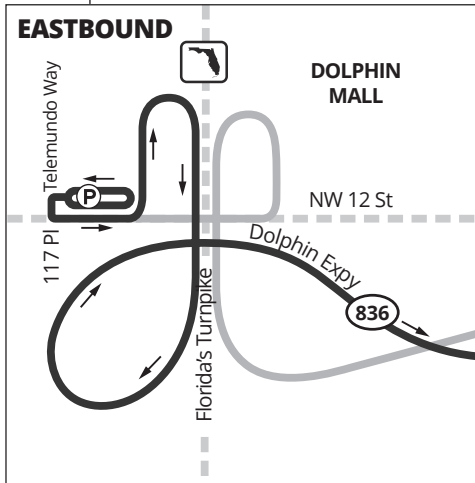

836 EXPRESS

836 EXPRESS DOWNTOWN MIAMI – DOLPHIN PARK & RIDE

Weekday express service from Dolphin Station Park and Ride to Downtown Miami via the Dolphin Expressway.

Route serves Overtown Station, Brightline Miami Central Station, Wilkie D. Ferguson Jr. Station, Government Center Station, Downtown Metrobus Terminal.

Weekday		
FROM	TO	EVERY
06:00	09:00	40 min
09:00	16:30	60 min
16:30	19:00	35 min

MAP NOT TO SCALE