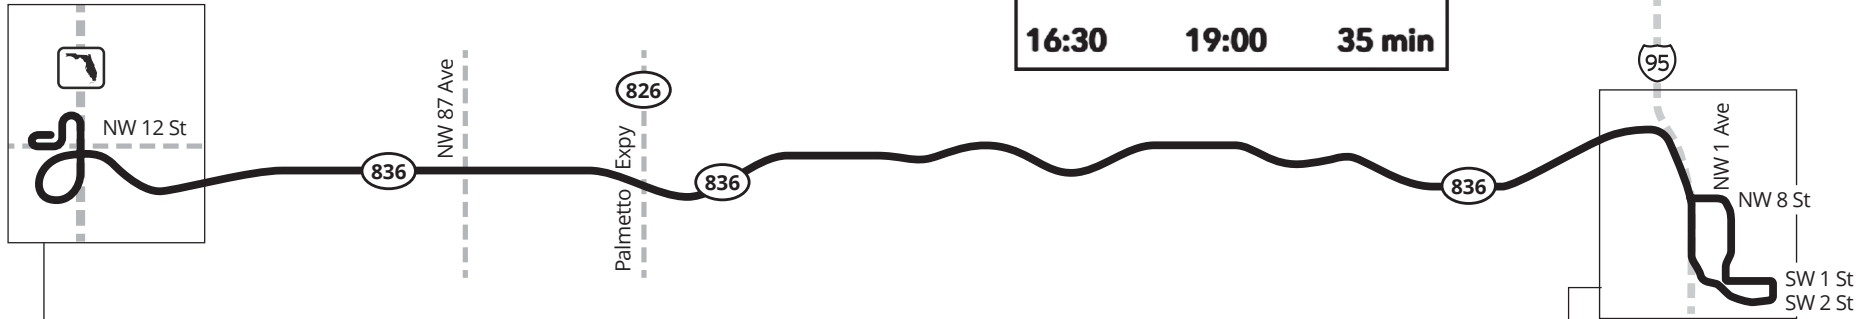

836 EXPRESS

836 EXPRESS DOWNTOWN MIAMI – DOLPHIN PARK & RIDE

Weekday express service from Dolphin Station Park and Ride to Downtown Miami via the Dolphin Expressway.

Route serves Overtown Station, Brightline Miami Central Station, Wilkie D. Ferguson Jr. Station, Government Center Station, Downtown Metrobus Terminal.

Weekday		
FROM	TO	EVERY
06:00	09:00	40 min
09:00	16:30	60 min
16:30	19:00	35 min

MAP NOT TO SCALE