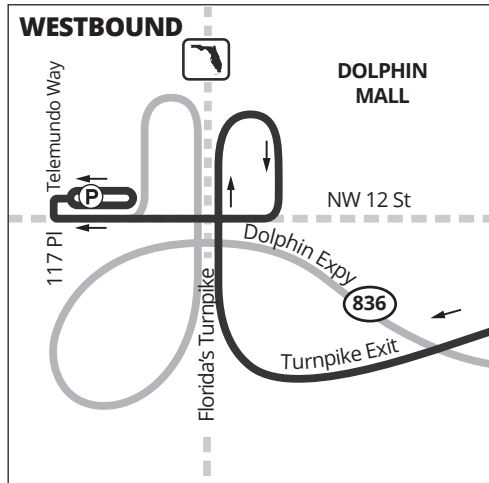

836 EXPRESS

836 EXPRESS DOWNTOWN MIAMI – DOLPHIN PARK & RIDE

Weekday express service from Dolphin Station Park and Ride to Downtown Miami via the Dolphin Expressway.

Route serves Overtown Station, Brightline Miami Central Station, Wilkie D. Ferguson Jr. Station, Government Center Station, Downtown Metrobus Terminal.

Weekday		
FROM	TO	EVERY
06:00	09:00	40 min
09:00	16:30	60 min
16:30	19:00	35 min

MAP NOT TO SCALE