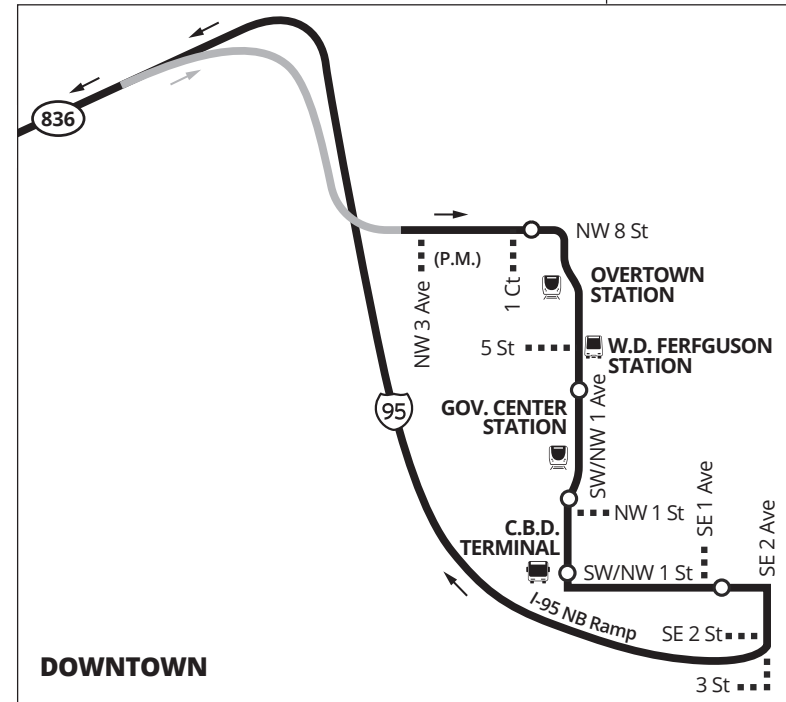

836 EXPRESS

836 EXPRESS DOWNTOWN MIAMI – DOLPHIN PARK & RIDE

Weekday express service from Dolphin Station Park and Ride to Downtown Miami via the Dolphin Expressway.

Route serves Overtown Station, Brightline Miami Central Station, Wilkie D. Ferguson Jr. Station, Government Center Station, Downtown Metrobus Terminal.

Weekday		
FROM	TO	EVERY
06:00	09:00	40 min
09:00	16:30	60 min
16:30	19:00	35 min

MAP NOT TO SCALE