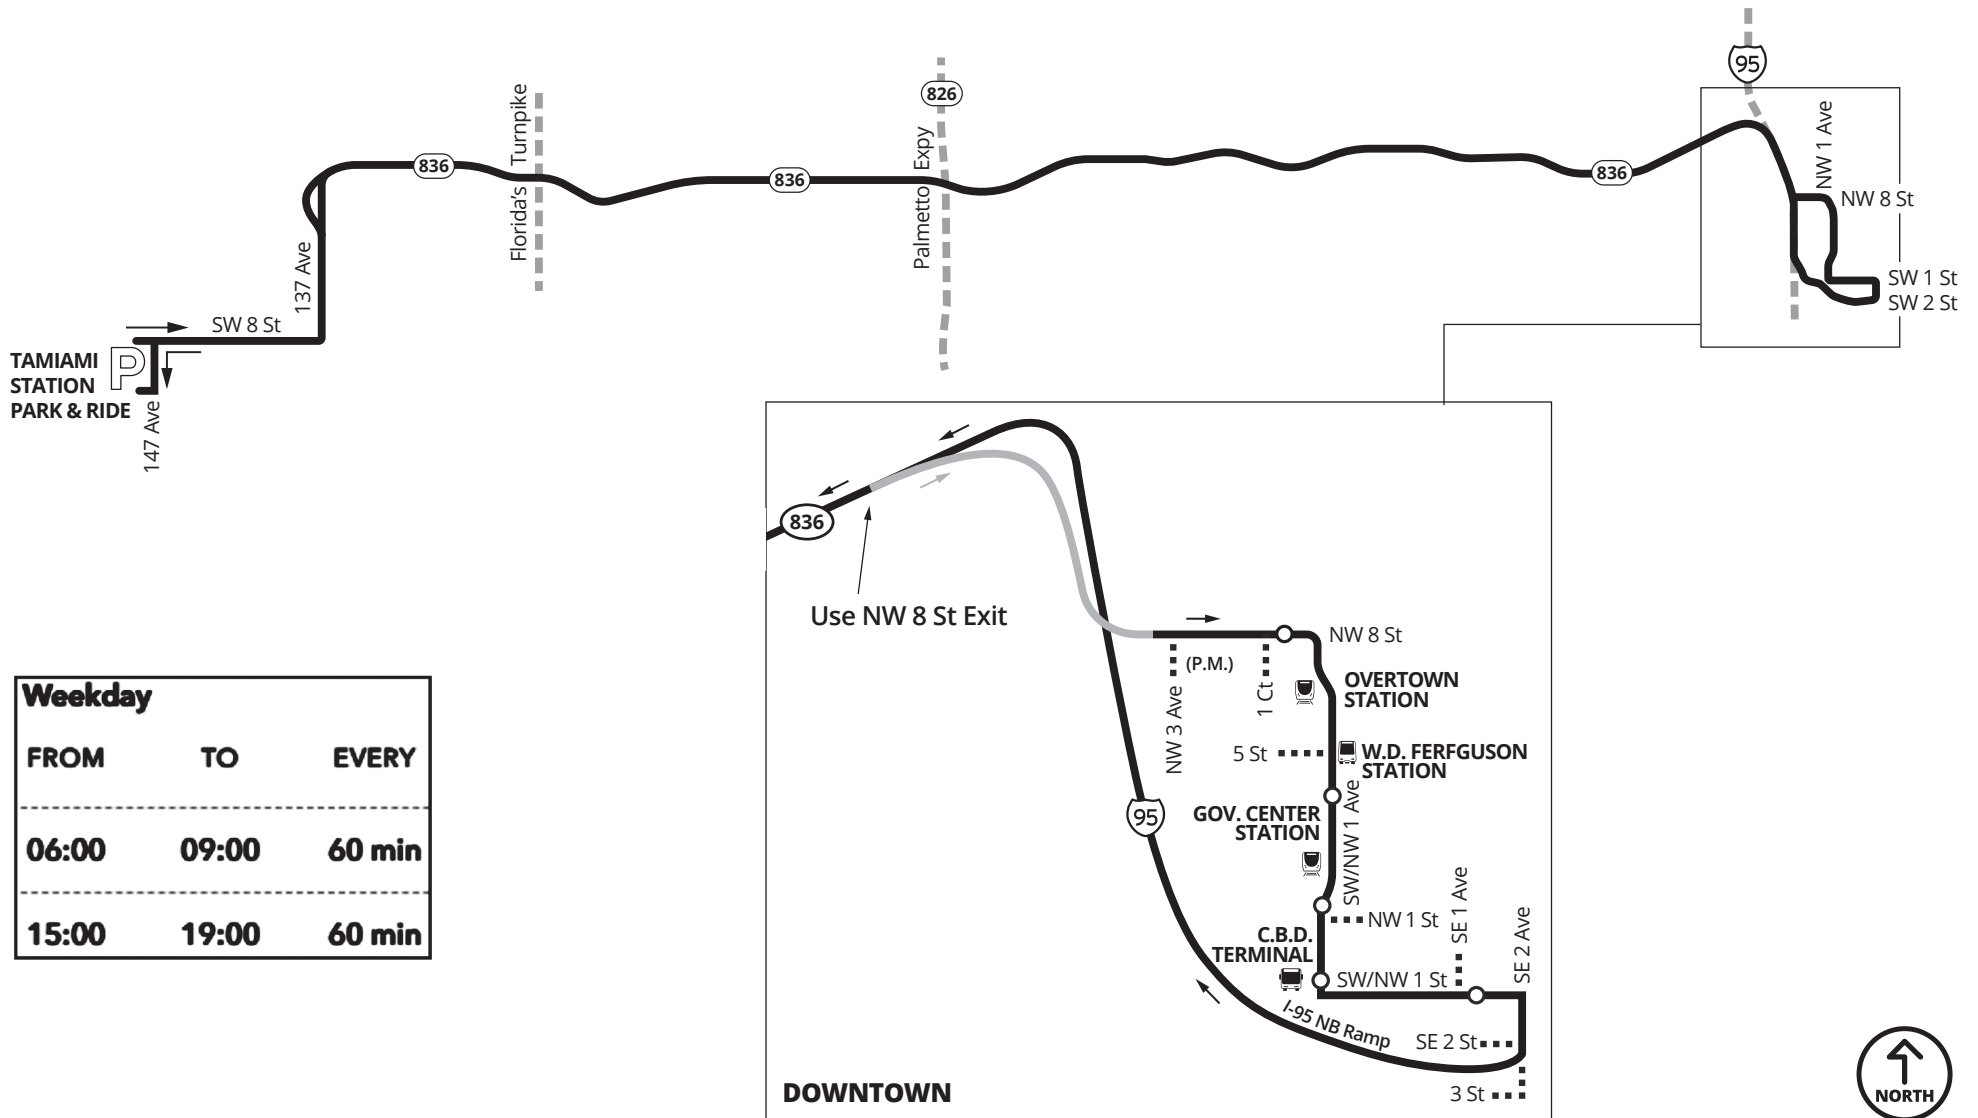

**837 EXPRESS DOWNTOWN MIAMI – TAMIAMI PARK & RIDE**

Weekday peak express service from Tamiami Station Park and Ride to Downtown Miami via the Dolphin Expressway. Route serves Overtown Station, Brightline Miami Central Station, Wilkie D. Ferguson Jr. Station, Government Center Station, Downtown Metrobus.

Weekday		
FROM	TO	EVERY
06:00	09:00	60 min
15:00	19:00	60 min

MAP NOT TO SCALE