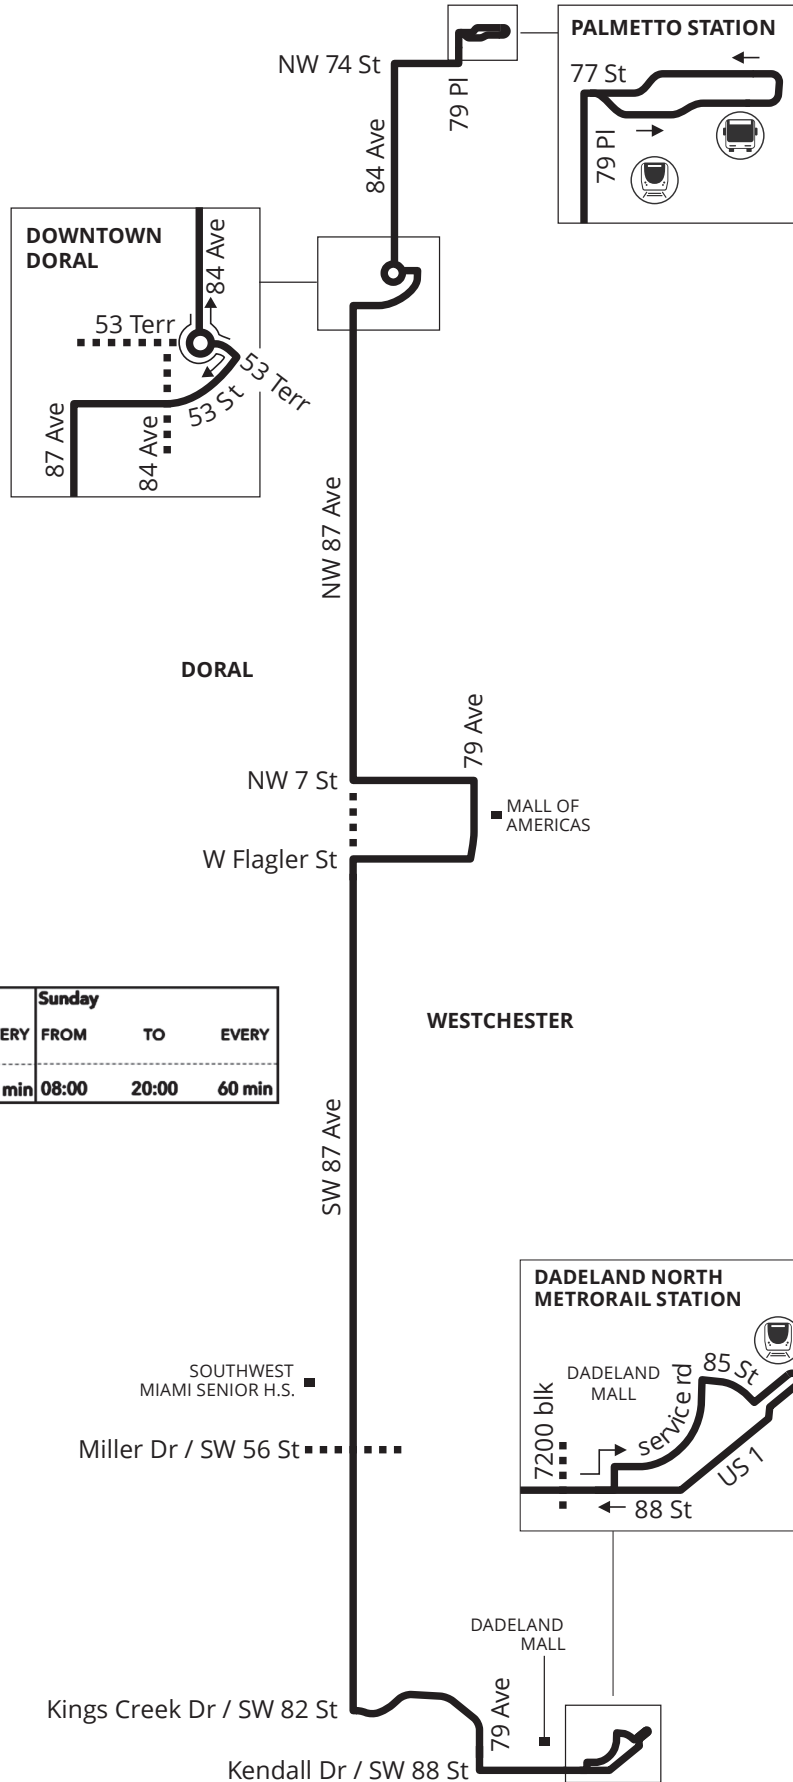

PALMETTO STATION – DORAL – DADELAND VIA 87 AVE

Weekday and weekend service from Palmetto Station to Dadeland North Station. Route serves, Medley, Doral, Kendall.

Weekday			Saturday			Sunday		
FROM	TO	EVERY	FROM	TO	EVERY	FROM	TO	EVERY
05:00	06:00	60 min	07:00	20:00	30 min	08:00	20:00	60 min
06:00	19:00	30 min						
19:00	22:00	60 min						