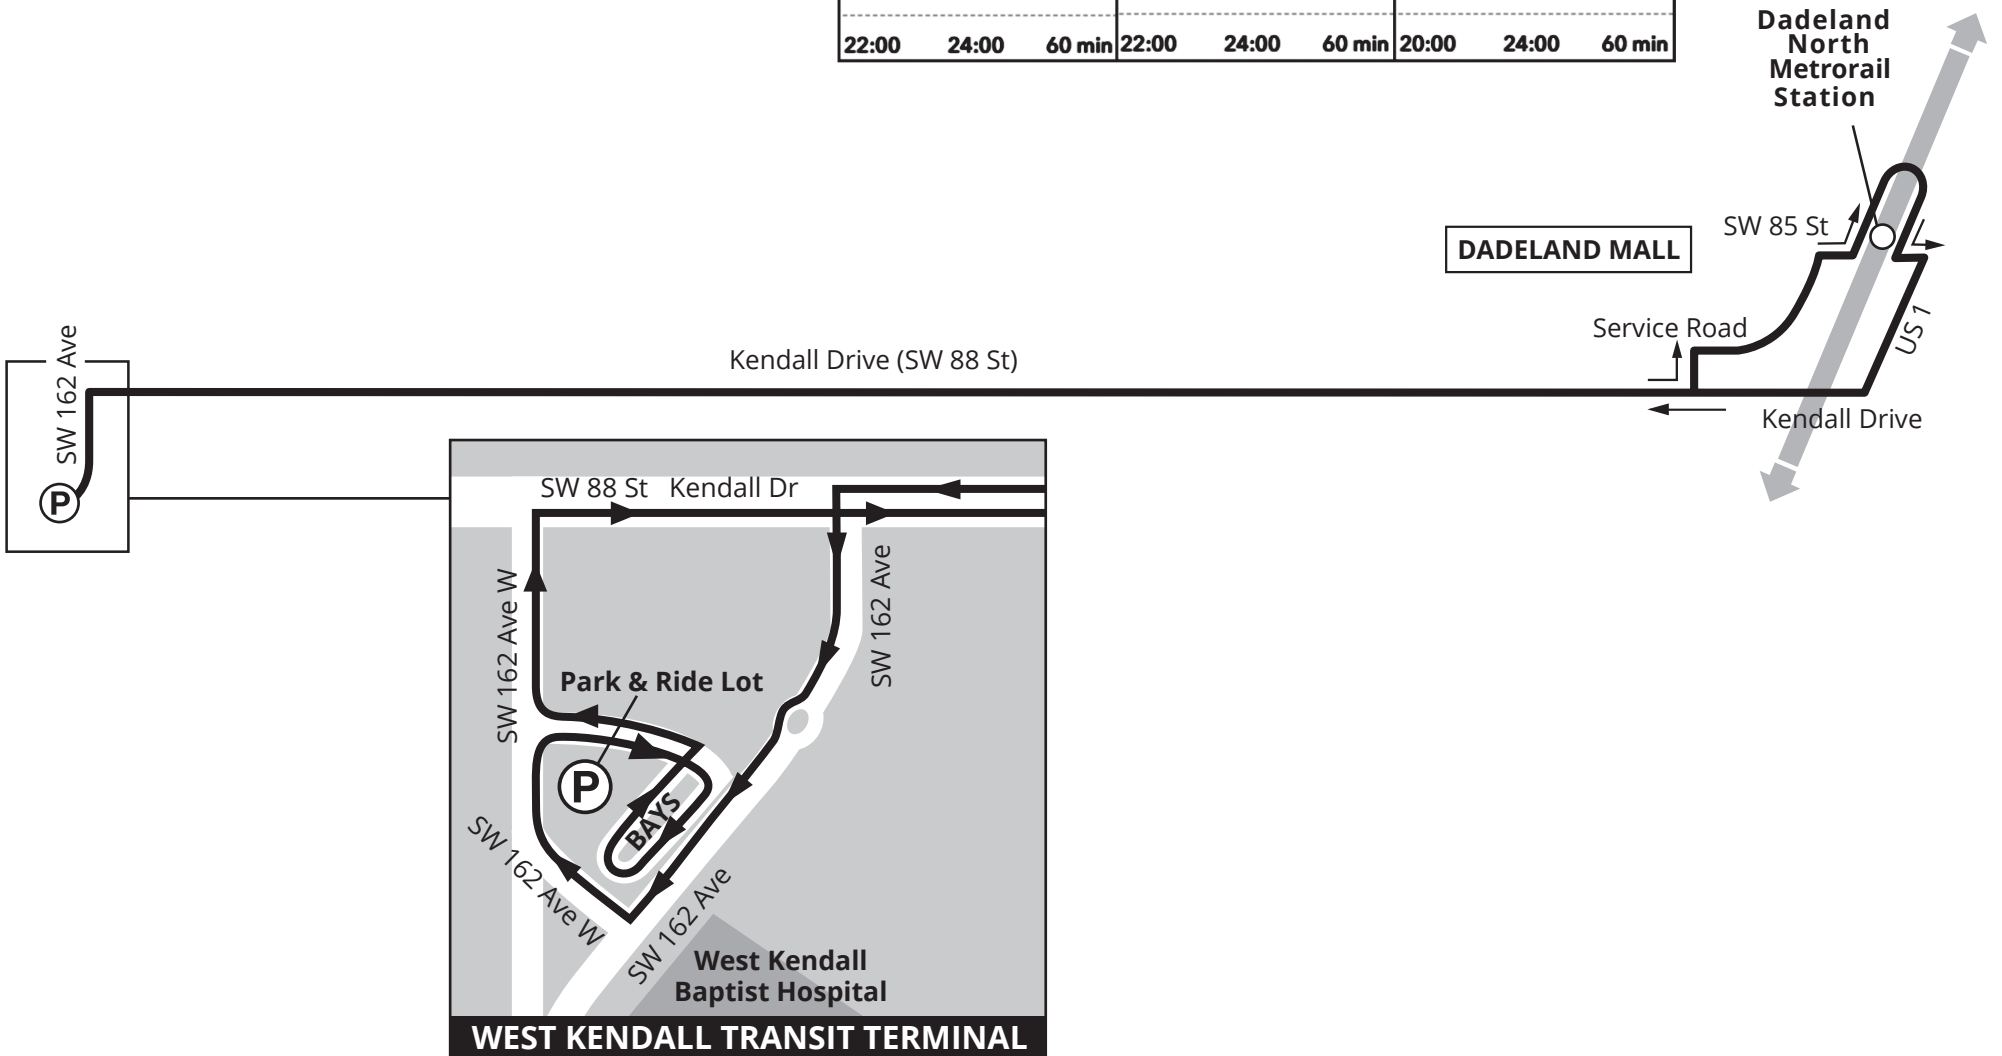

WEST KENDALL TERMINAL TO DADELAND NORTH

Weekday and weekend service from West Kendall Terminal to Dadeland North Station. Route serves SW 127 Ave Park & Ride, Baptist Hospital.

Weekday			Saturday			Sunday		
FROM	TO	EVERY	FROM	TO	EVERY	FROM	TO	EVERY
05:00	06:00	60 min	05:00	07:00	30 min	05:00	08:00	30 min
06:00	22:00	30 min	07:00	22:00	30 min	08:00	20:00	30 min
22:00	24:00	60 min	22:00	24:00	60 min	20:00	24:00	60 min

MAP NOT TO SCALE