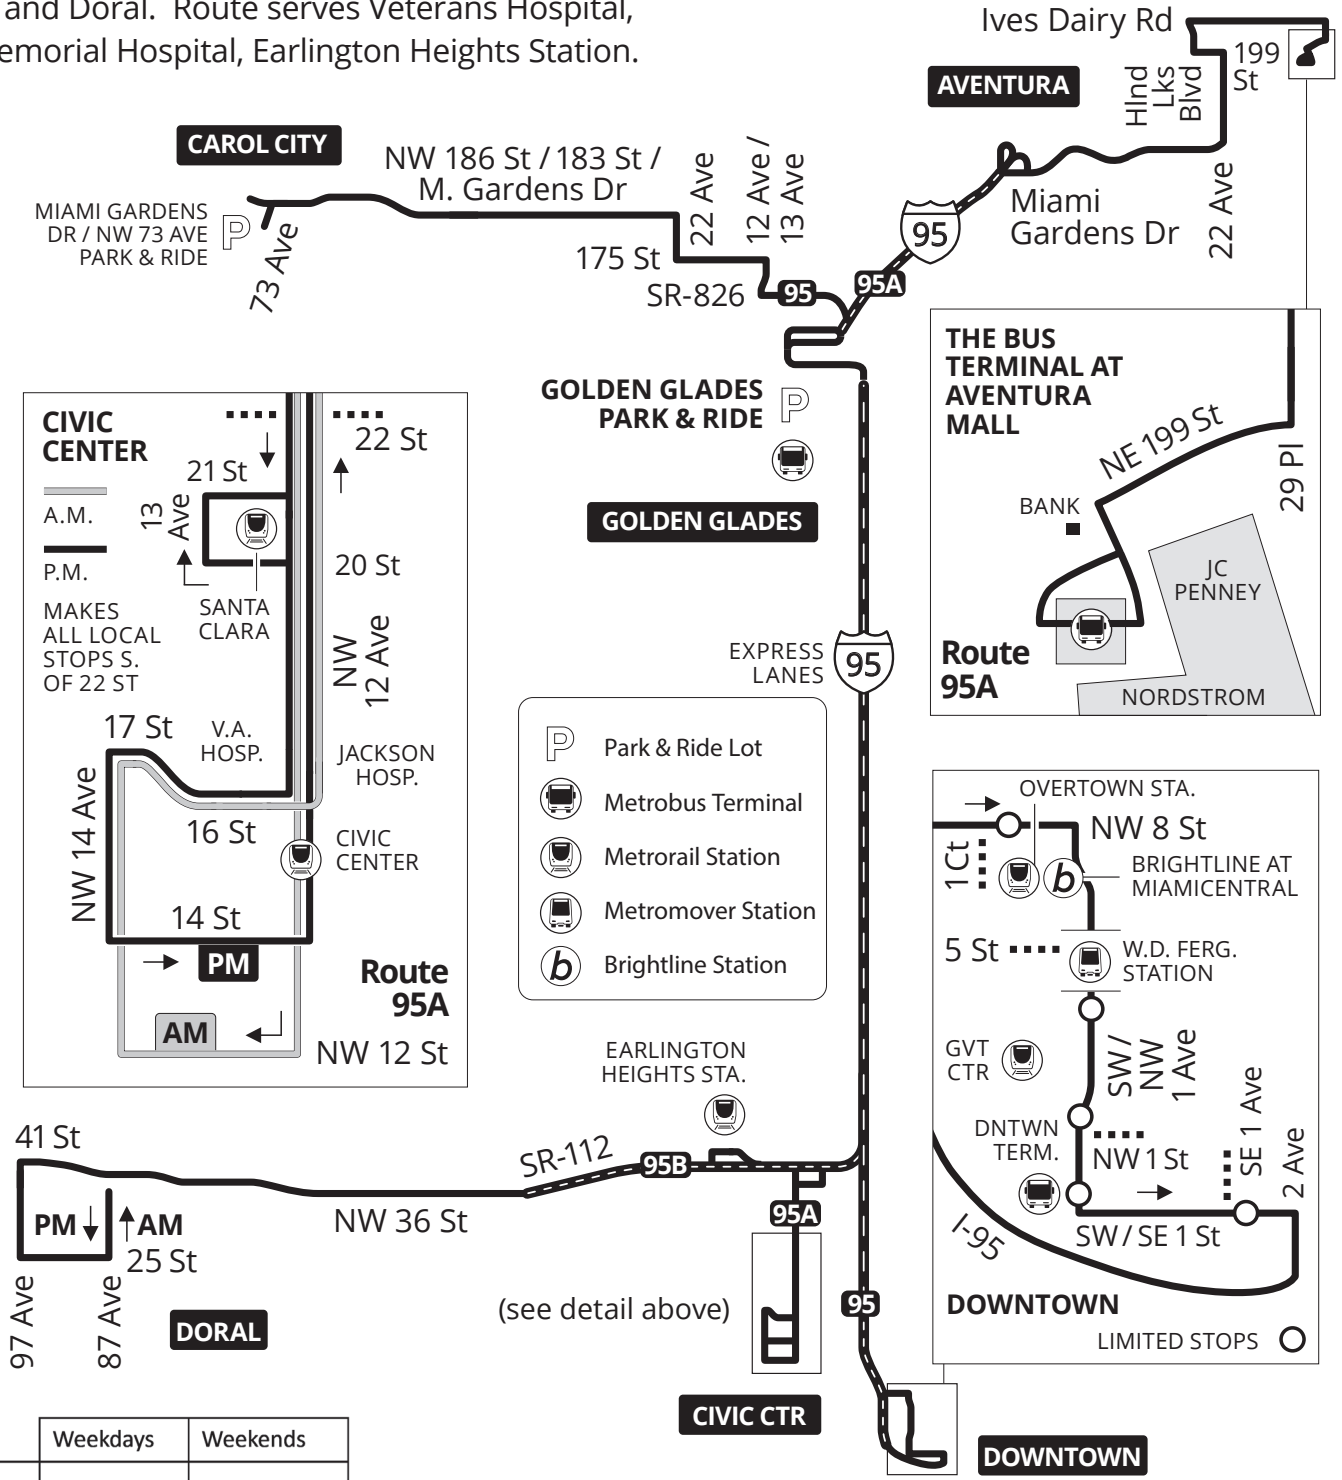

GOLDEN GLADES EXPRESS 95

95/95A/95B - I-95 GOLDEN GLADES EXPRESS

Weekday peak service from Golden Glades to Downtown Miami and Civic Center with come trips serving Aventura Carol City, and Doral. Route serves Veterans Hospital, Jackson Memorial Hospital, Earlington Heights Station.

	Weekdays	Weekends
Peak Frequency	10/30	No service
Off Peak Frequency	No service	
Span of Service	5:30 AM to 9:30 AM; 2:30 PM to 6:15 PM	

MAP NOT TO SCALE