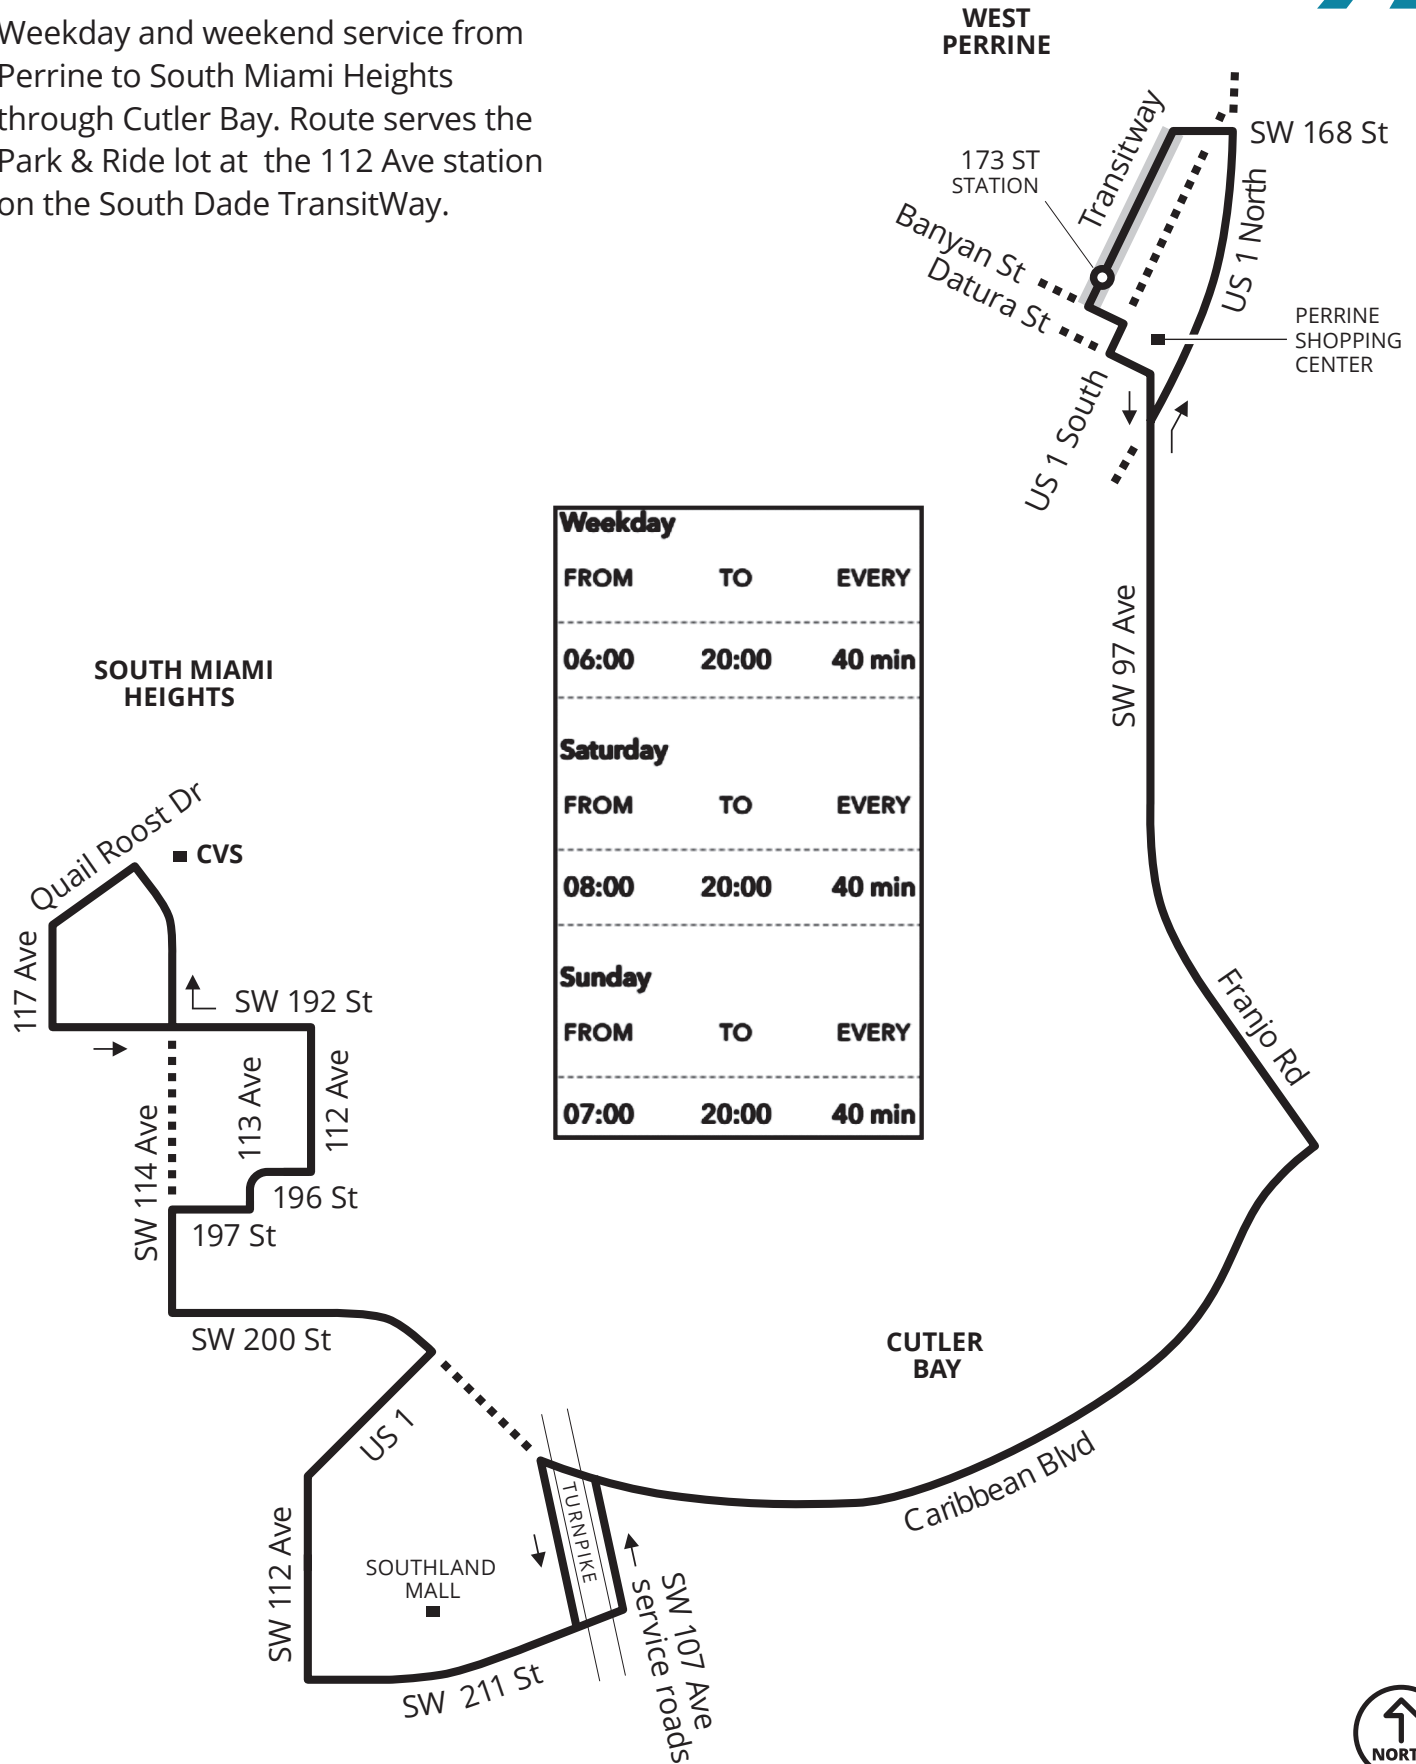

**SOUTH MIAMI HEIGHTS – PERRINE
VIA SOUTHLAND MALL**

Weekday and weekend service from Perrine to South Miami Heights through Cutler Bay. Route serves the Park & Ride lot at the 112 Ave station on the South Dade TransitWay.

Weekday		
FROM	TO	EVERY
06:00	20:00	40 min
Saturday		
FROM	TO	EVERY
08:00	20:00	40 min
Sunday		
FROM	TO	EVERY
07:00	20:00	40 min

MAP NOT TO SCALE