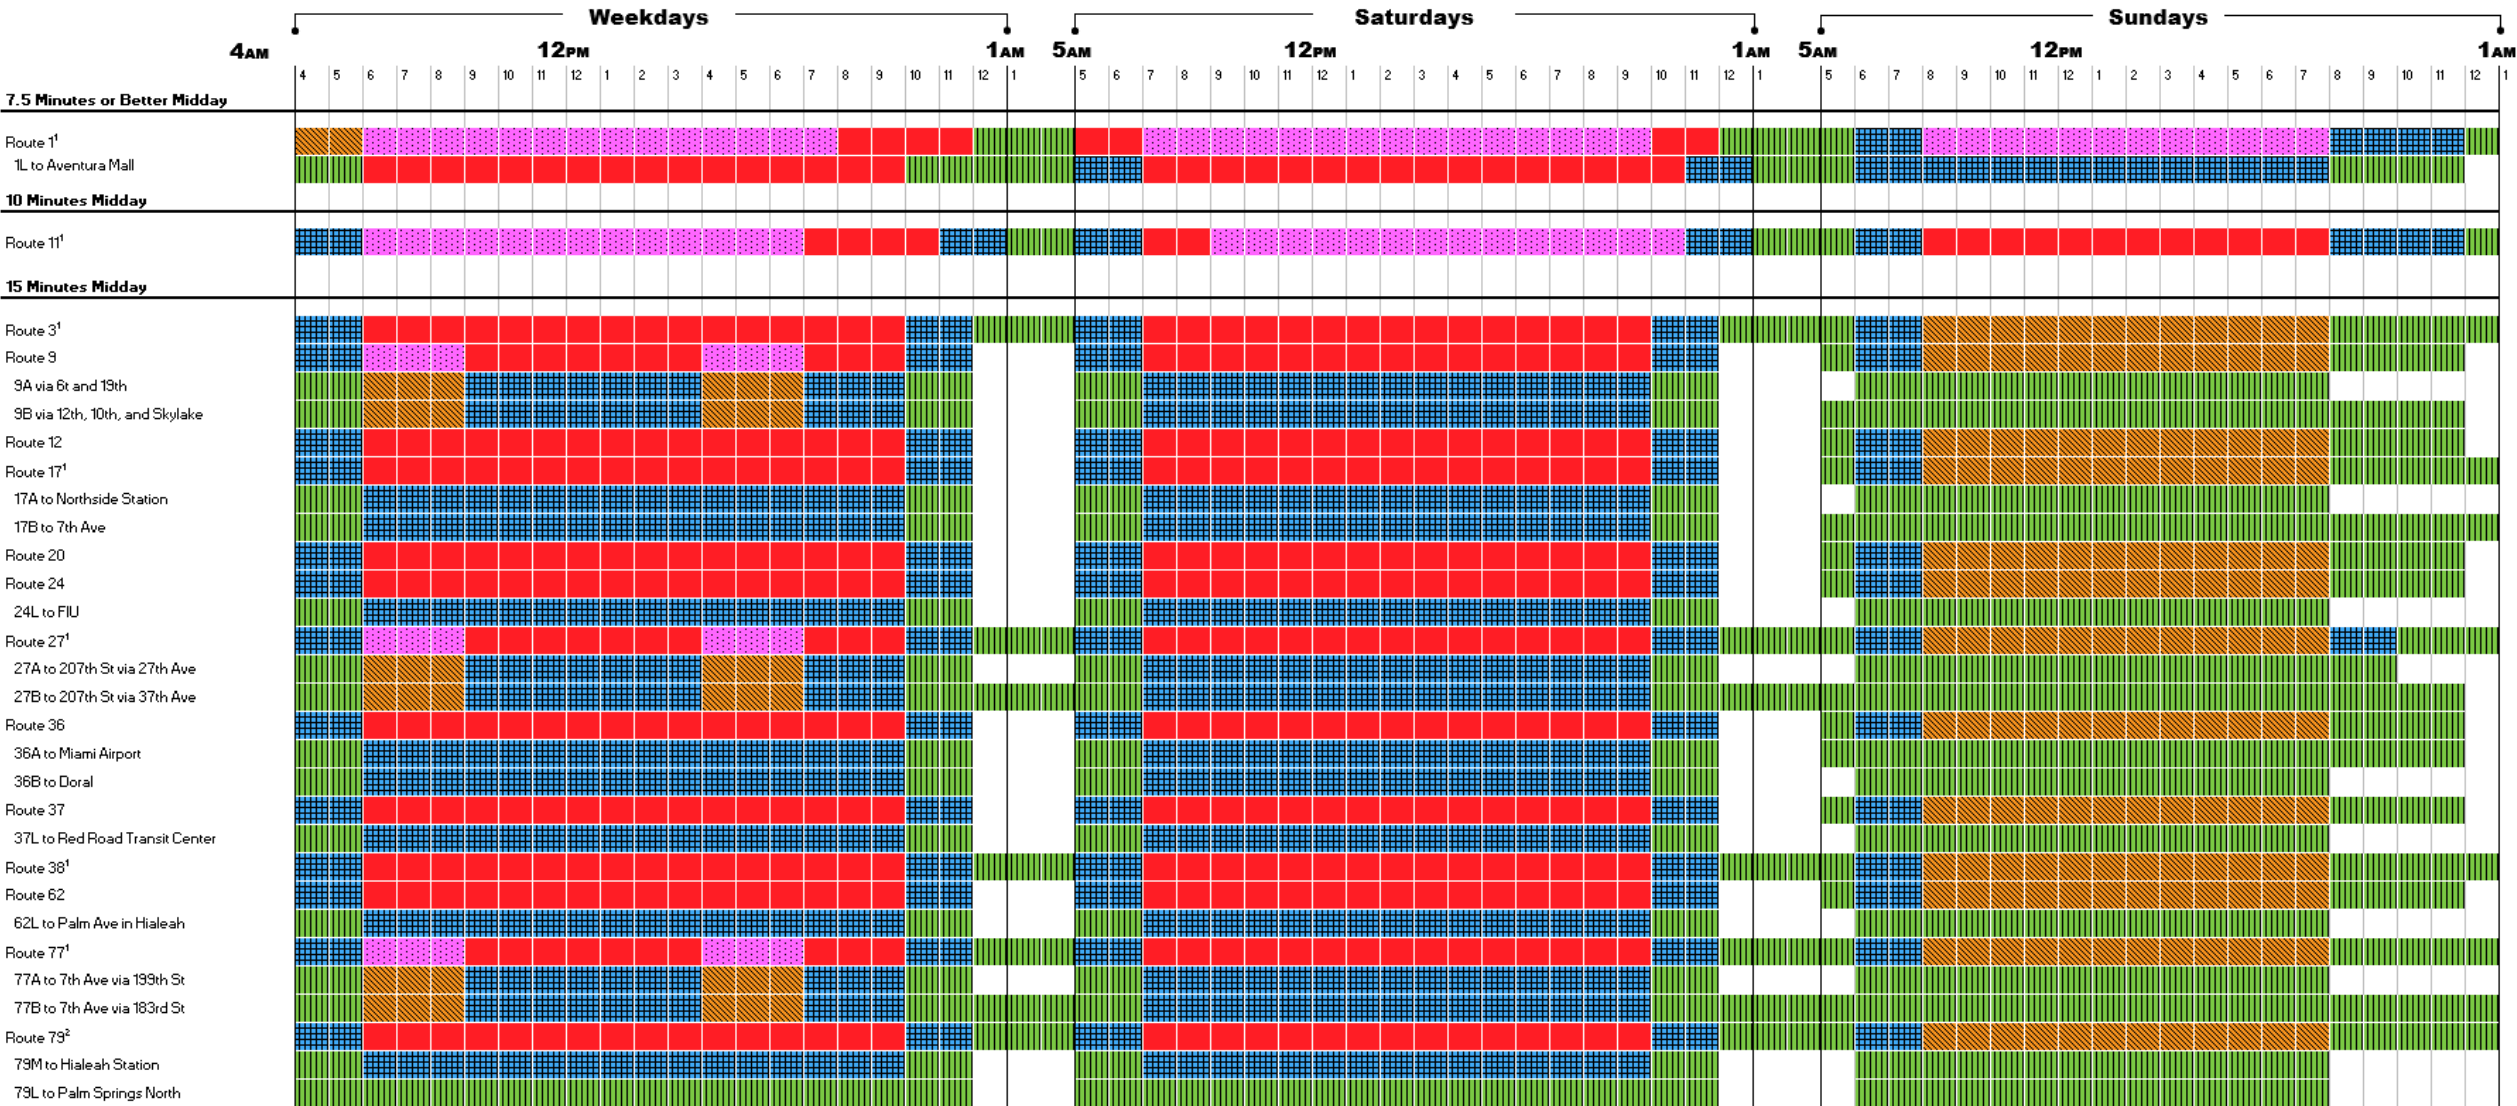

New Better Bus Network - Frequencies and Spans

The bus comes every 0-10 Minutes 15 Minutes 20 Minutes 30 Minutes 40-60 Minutes

New Better Bus Network - Frequencies and Spans

The bus comes every 0-10 Minutes 15 Minutes 20 Minutes 30 Minutes 40-60 Minutes

¹Dwl Service from 12 am to 4 am, hourly.

²Route 79 Dwl Service runs between Northside Metrorail Station and Lincoln Road Terminal from 12 am to 4 am, hourly

³Route 73 extends south through Pinecrest to SW 152nd Street during peak times.

⁴Route 252 goes to Zoo Miami on weekends.