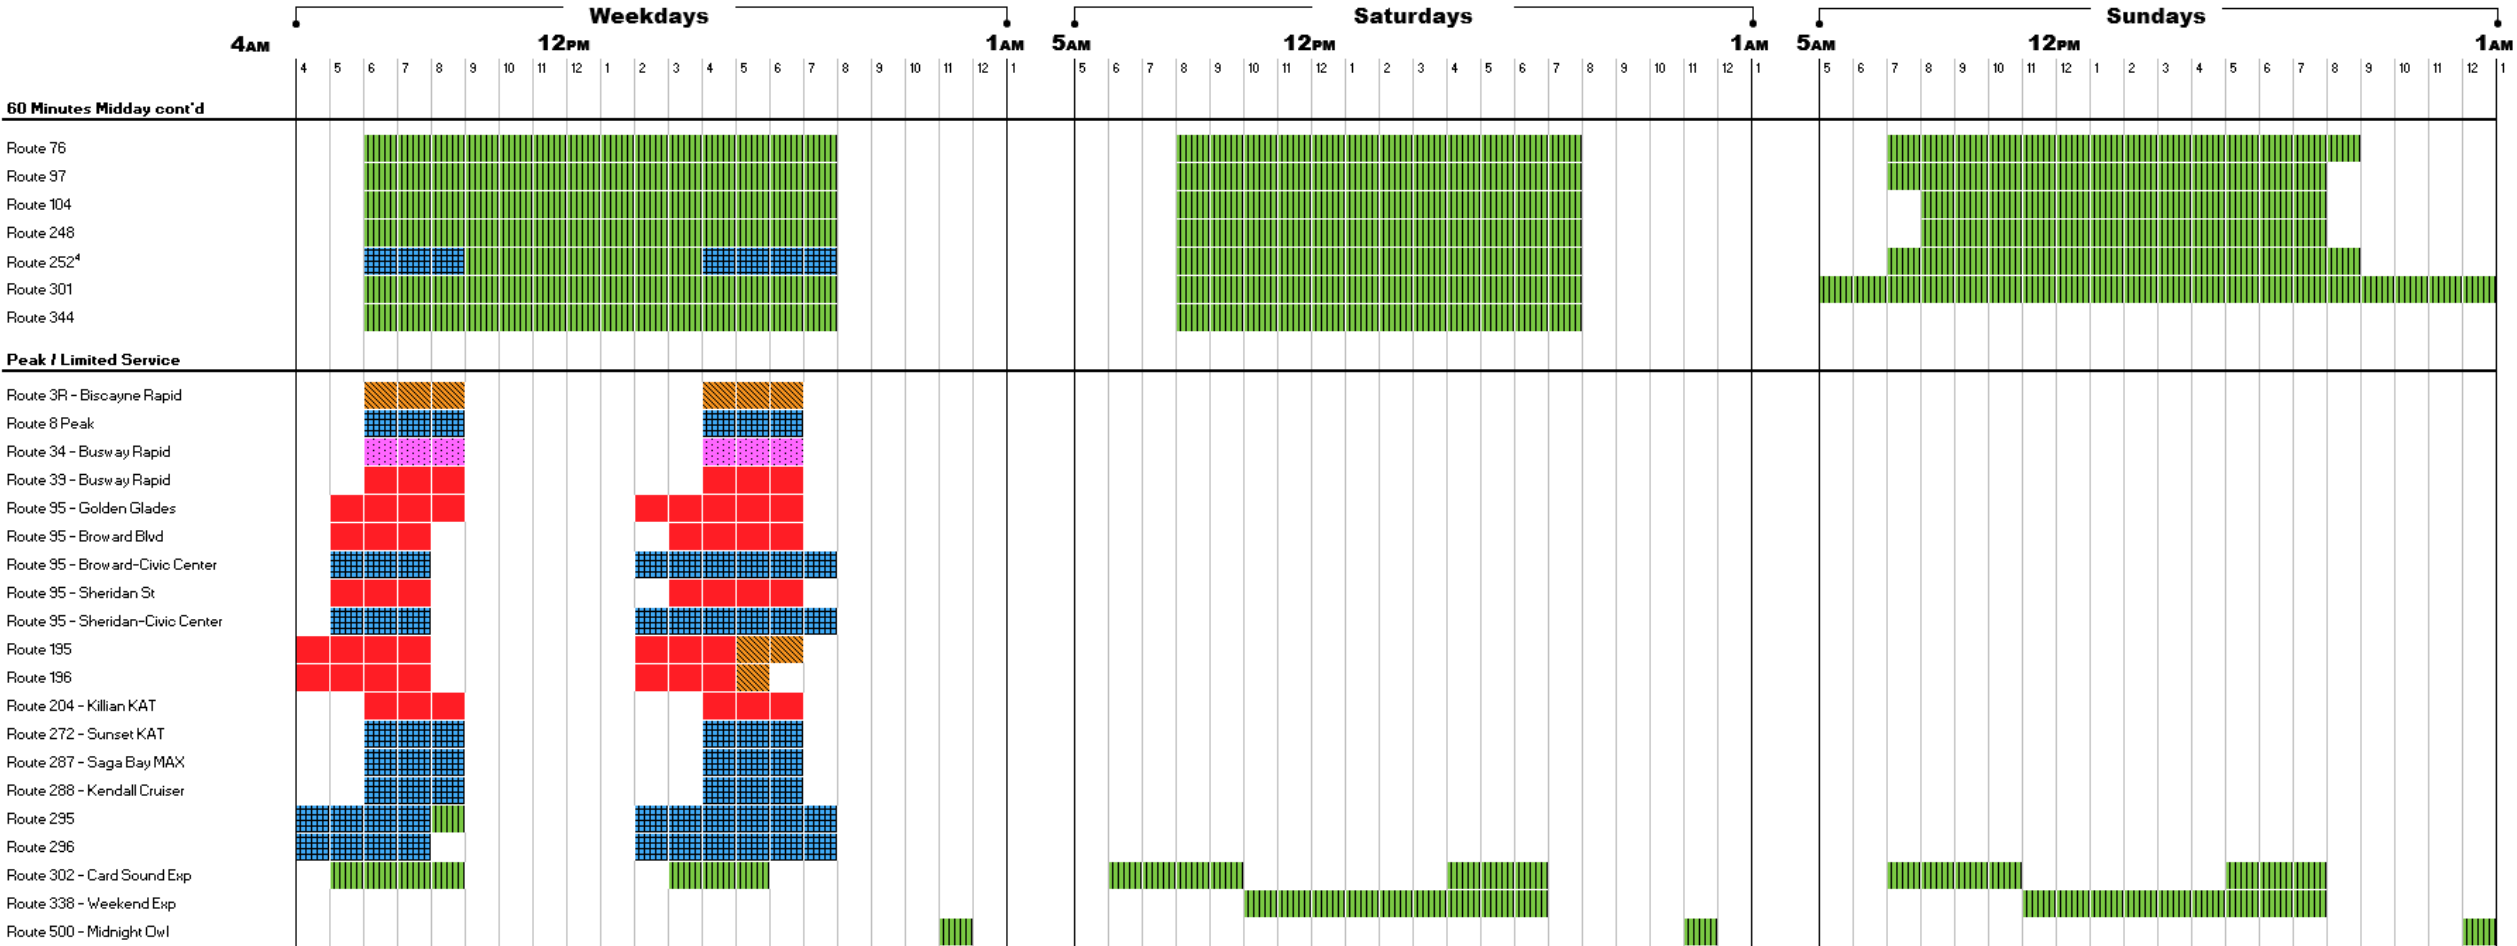

New Better Bus Network - Frequencies and Spans

The bus comes every 0-10 Minutes 15 Minutes 20 Minutes 30 Minutes 40-60 Minutes

New Better Bus Network - Frequencies and Spans

The bus comes every 0-10 Minutes 15 Minutes 20 Minutes 30 Minutes 40-60 Minutes

¹Dwl Service from 12 am to 4 am, hourly.

²Route 79 Dwl Service runs between Northside Metrorail Station and Lincoln Road Terminal from 12 am to 4 am, hourly

³Route 73 extends south through Pinecrest to SW 152nd Street during peak times.

⁴Route 252 goes to Zoo Miami on weekends.