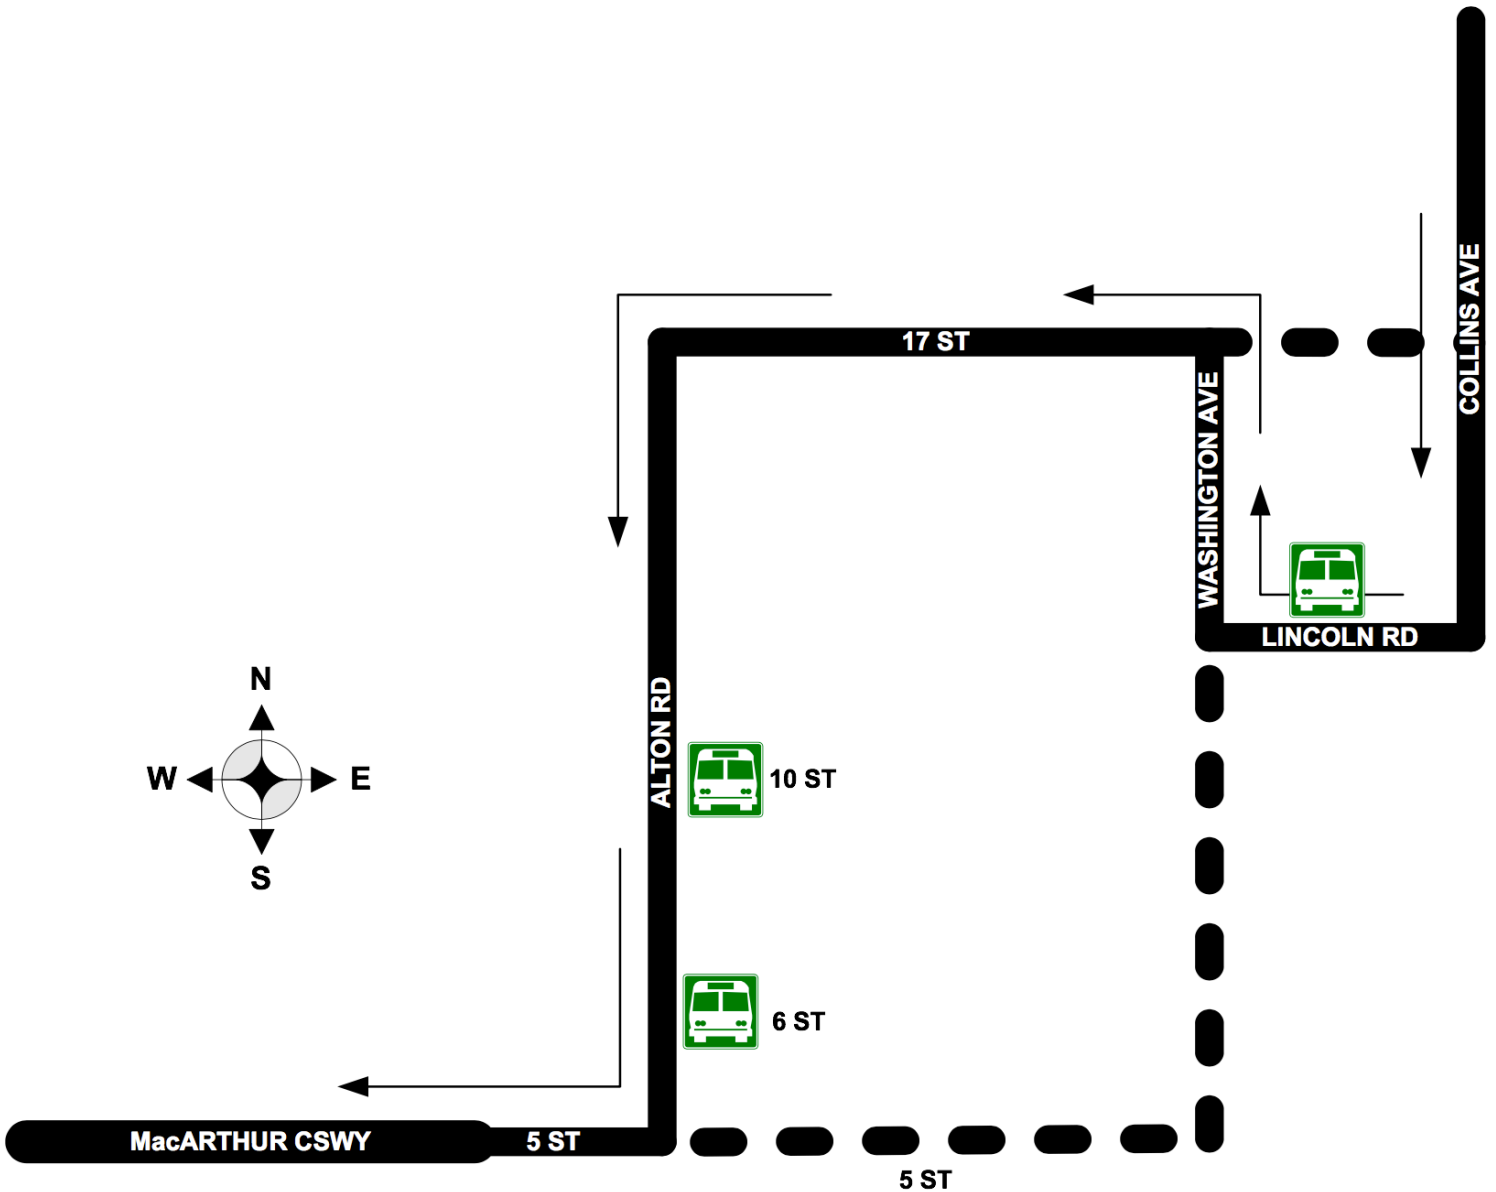

METROBUS DETOUR

WED 8/2/18 TO SUN 9/2/18, NOON TO 9PM
DUE TO CAUSEWAY BRIDGE REPAIRS

SOUTHBOUND ROUTE 120 BEACH MAX DETOURED IN SOUTH BEACH

@GoMiamiDade

MDT TRACKER / EASY PAY MIAMI / MDT TRANSIT WATCH

www.miamidade.gov/transit