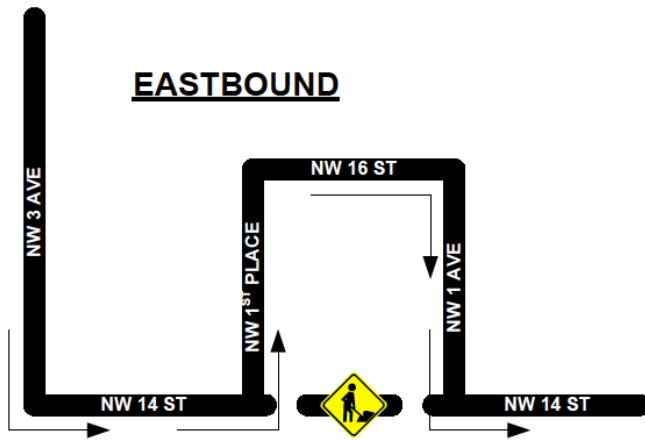

## ROUTE M DETOURED DUE TO ROAD CONSTRUCTION

**PICK AND DROP OFF PASSENGERS  
ALONG DETOUR ROUTE!!!  
(AS REQUESTED)**

@GoMiamiDade

MDT TRACKER / EASY PAY MIAMI / MDT TRANSIT WATCH

[www.miamidade.gov/transit](http://www.miamidade.gov/transit)