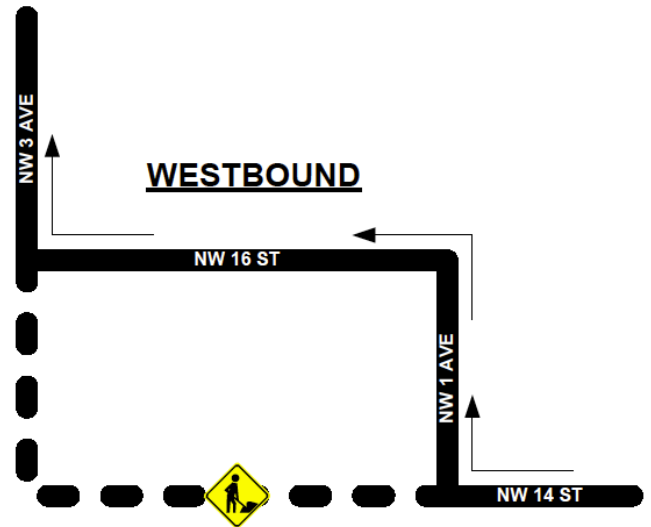

## ROUTE M DETOURED DUE TO ROAD CONSTRUCTION

**PICK AND DROP OFF PASSENGERS  
ALONG DETOUR ROUTE!!!  
(AS REQUESTED)**

@GoMiamiDade

MDT TRACKER / EASY PAY MIAMI / MDT TRANSIT WATCH

[www.miamidade.gov/transit](http://www.miamidade.gov/transit)