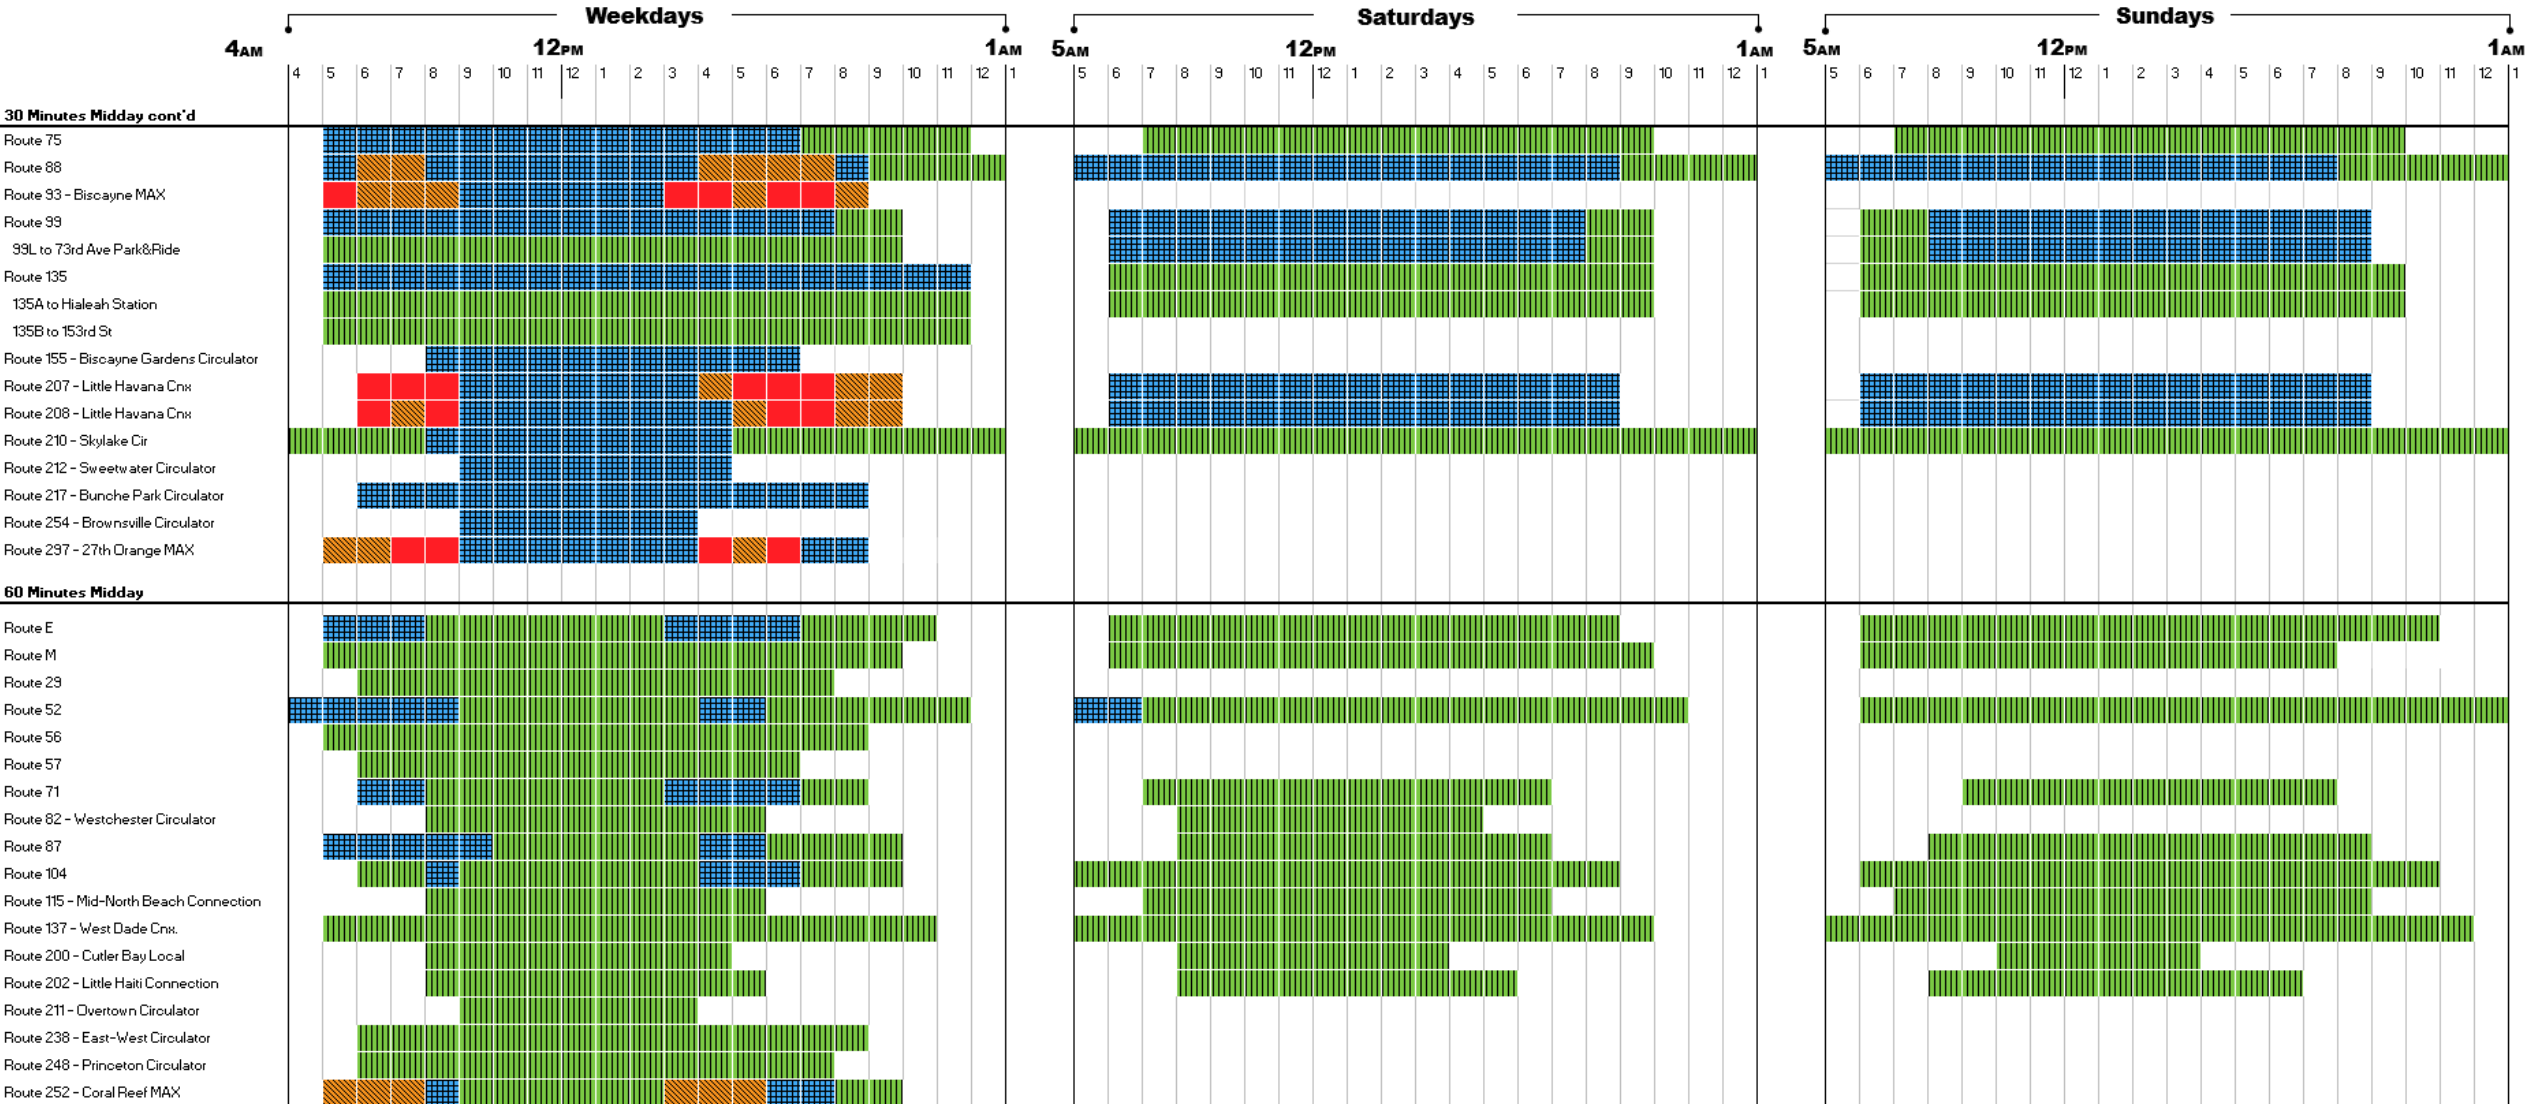

Existing Network Route Frequencies and Spans

The bus comes every 0-10 Minutes 10-15 Minutes 16-25 Minutes 26-40 Minutes 40-70 Minutes

Existing Network Route Frequencies and Spans

The bus comes every

0-10 Minutes

10-15 Minutes

16-25 Minutes

26-40 Minutes

40-70 Minutes

Existing Network Route Frequencies and Spans

The bus comes every

0-10 Minutes

10-15 Minutes

16-25 Minutes

26-40 Minutes

40-70 Minutes