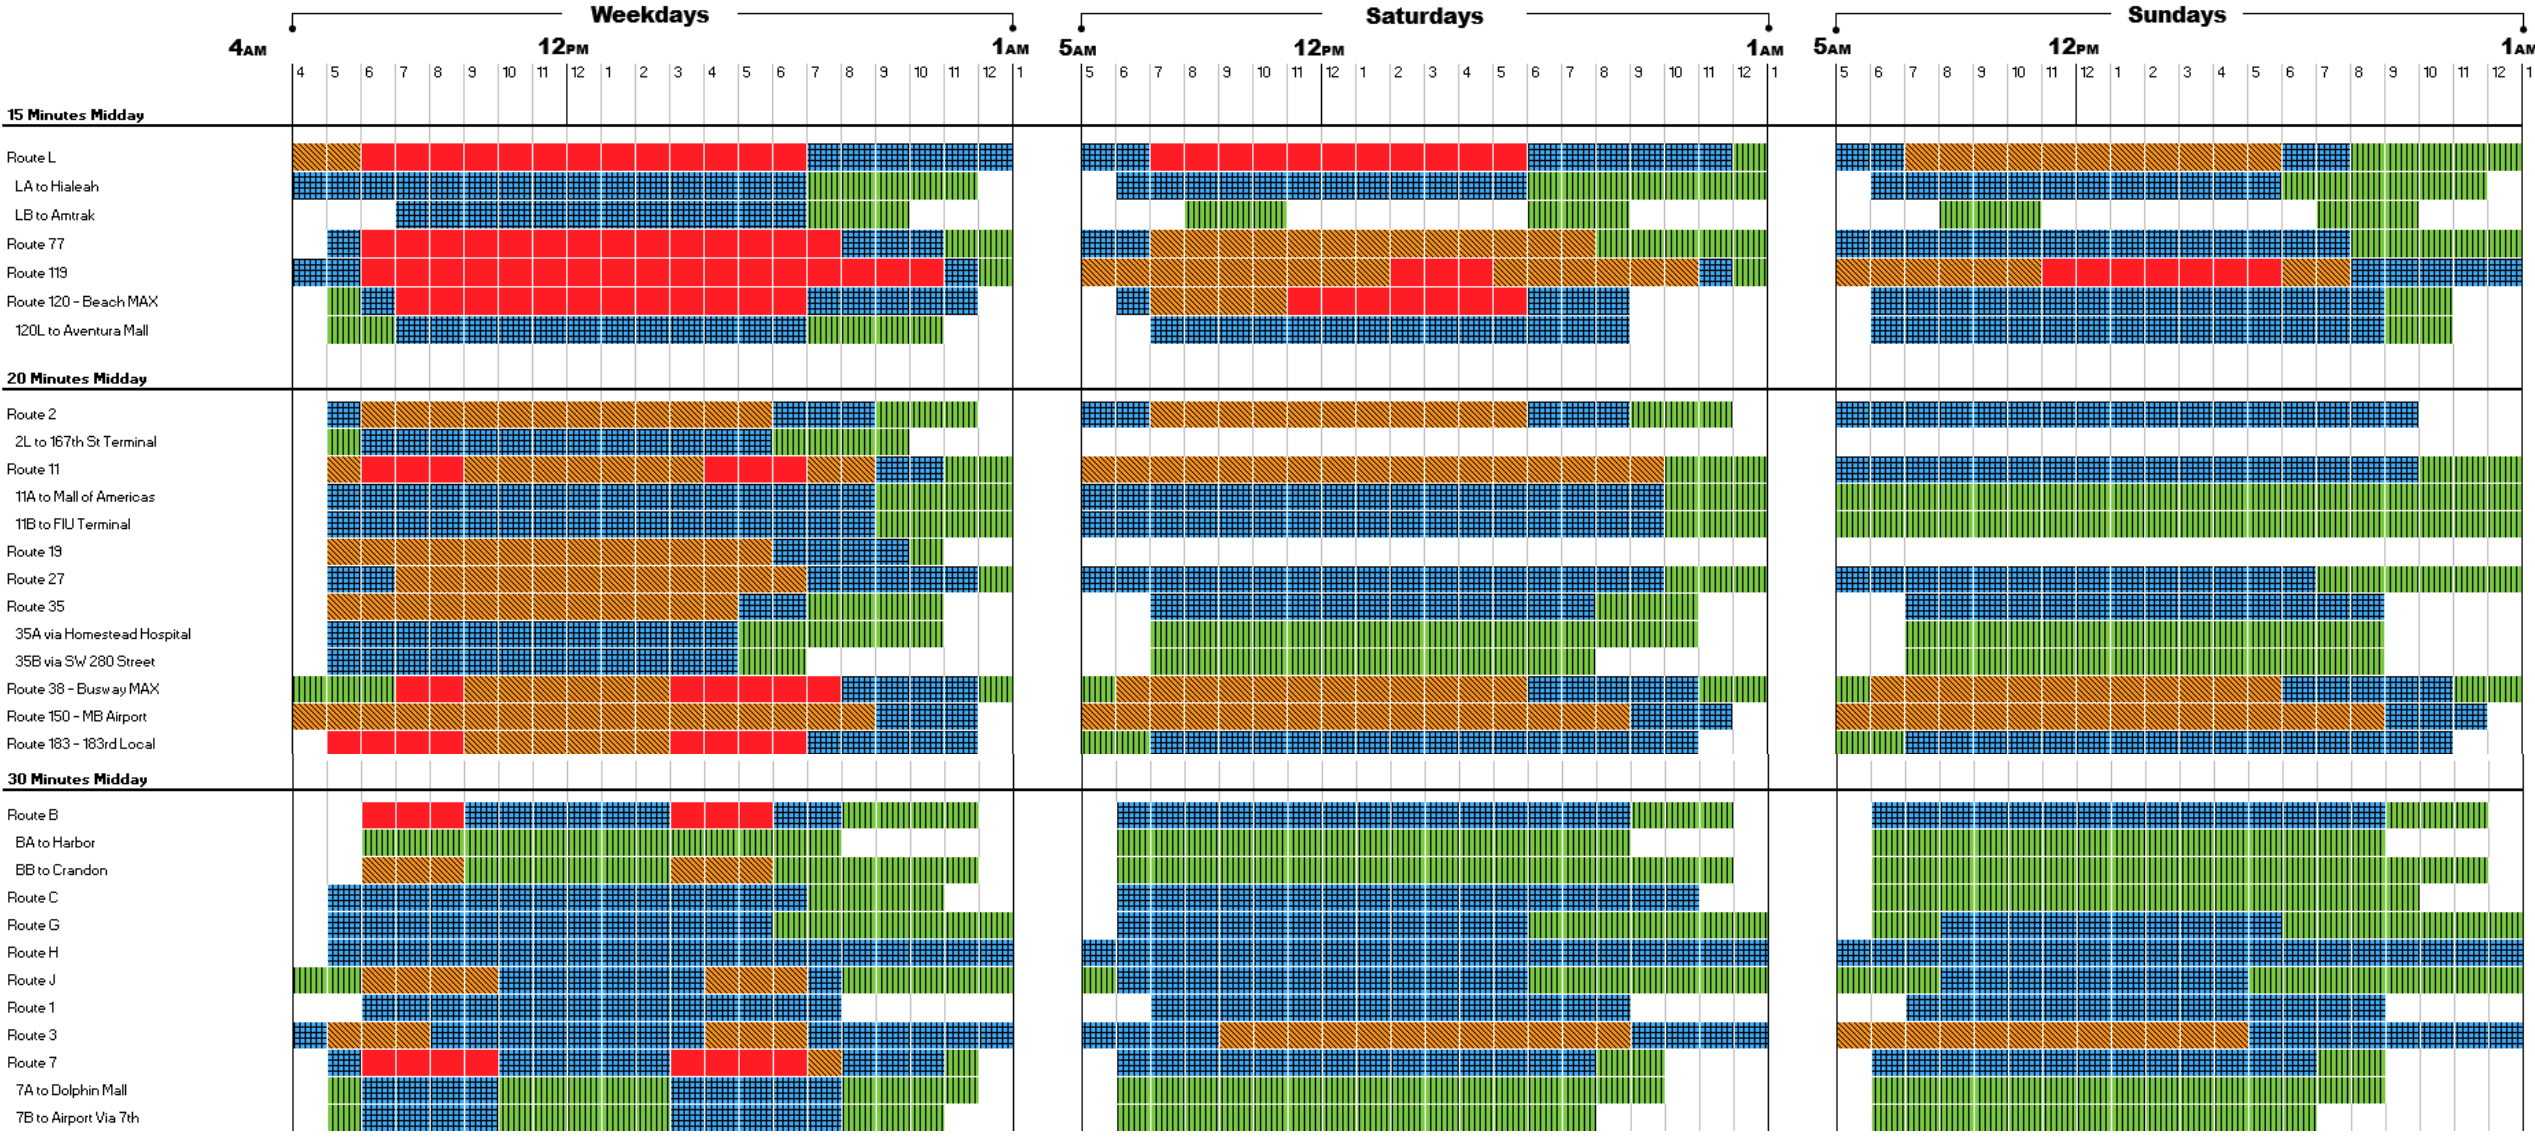

Existing Network Route Frequencies and Spans

The bus comes every 0-10 Minutes 10-15 Minutes 16-25 Minutes 26-40 Minutes 40-70 Minutes

Existing Network Route Frequencies and Spans

The bus comes every

0-10 Minutes

10-15 Minutes

16-25 Minutes

26-40 Minutes

40-70 Minutes

Existing Network Route Frequencies and Spans

The bus comes every

0-10 Minutes

10-15 Minutes

16-25 Minutes

26-40 Minutes

40-70 Minutes