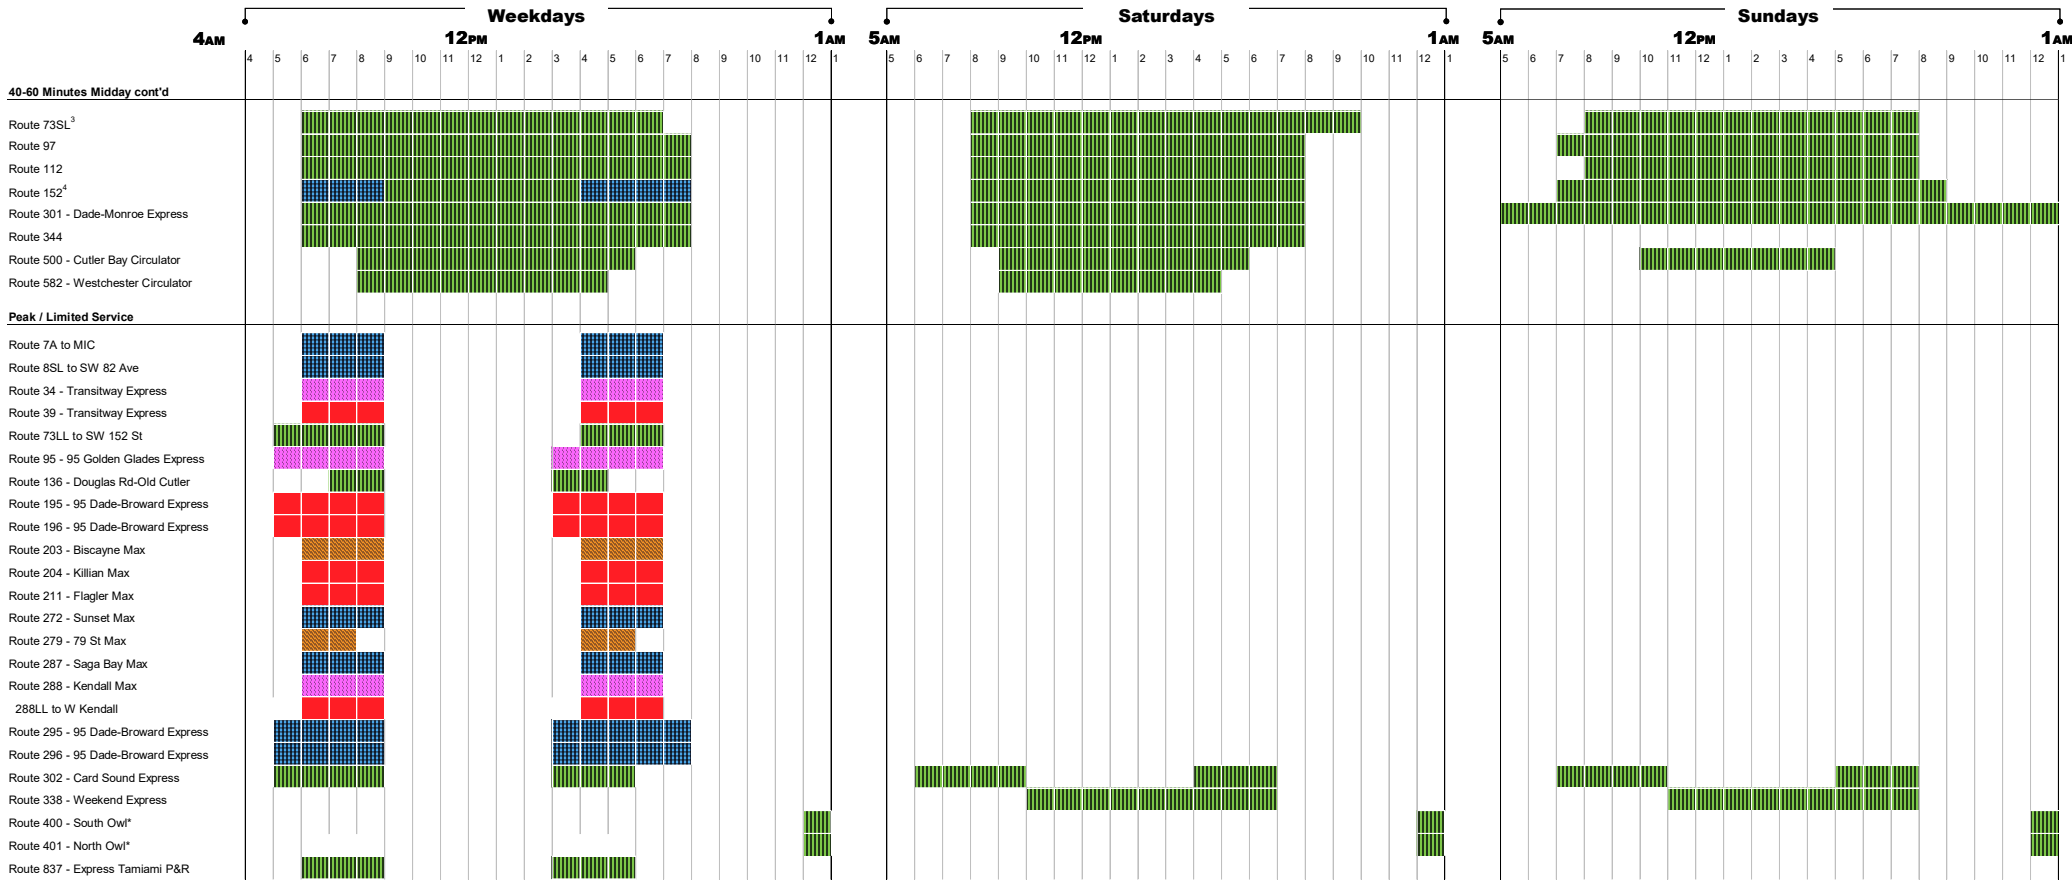

Better Bus Network - Frequencies and Spans

The bus comes every 0-10 Minutes 15 Minutes 20 Minutes 30 Minutes 40-60 Minutes 120 Minutes

¹Owl Service from 12 am to 4 am, hourly.

⁴Route 152 goes to Zoo Miami on weekends.