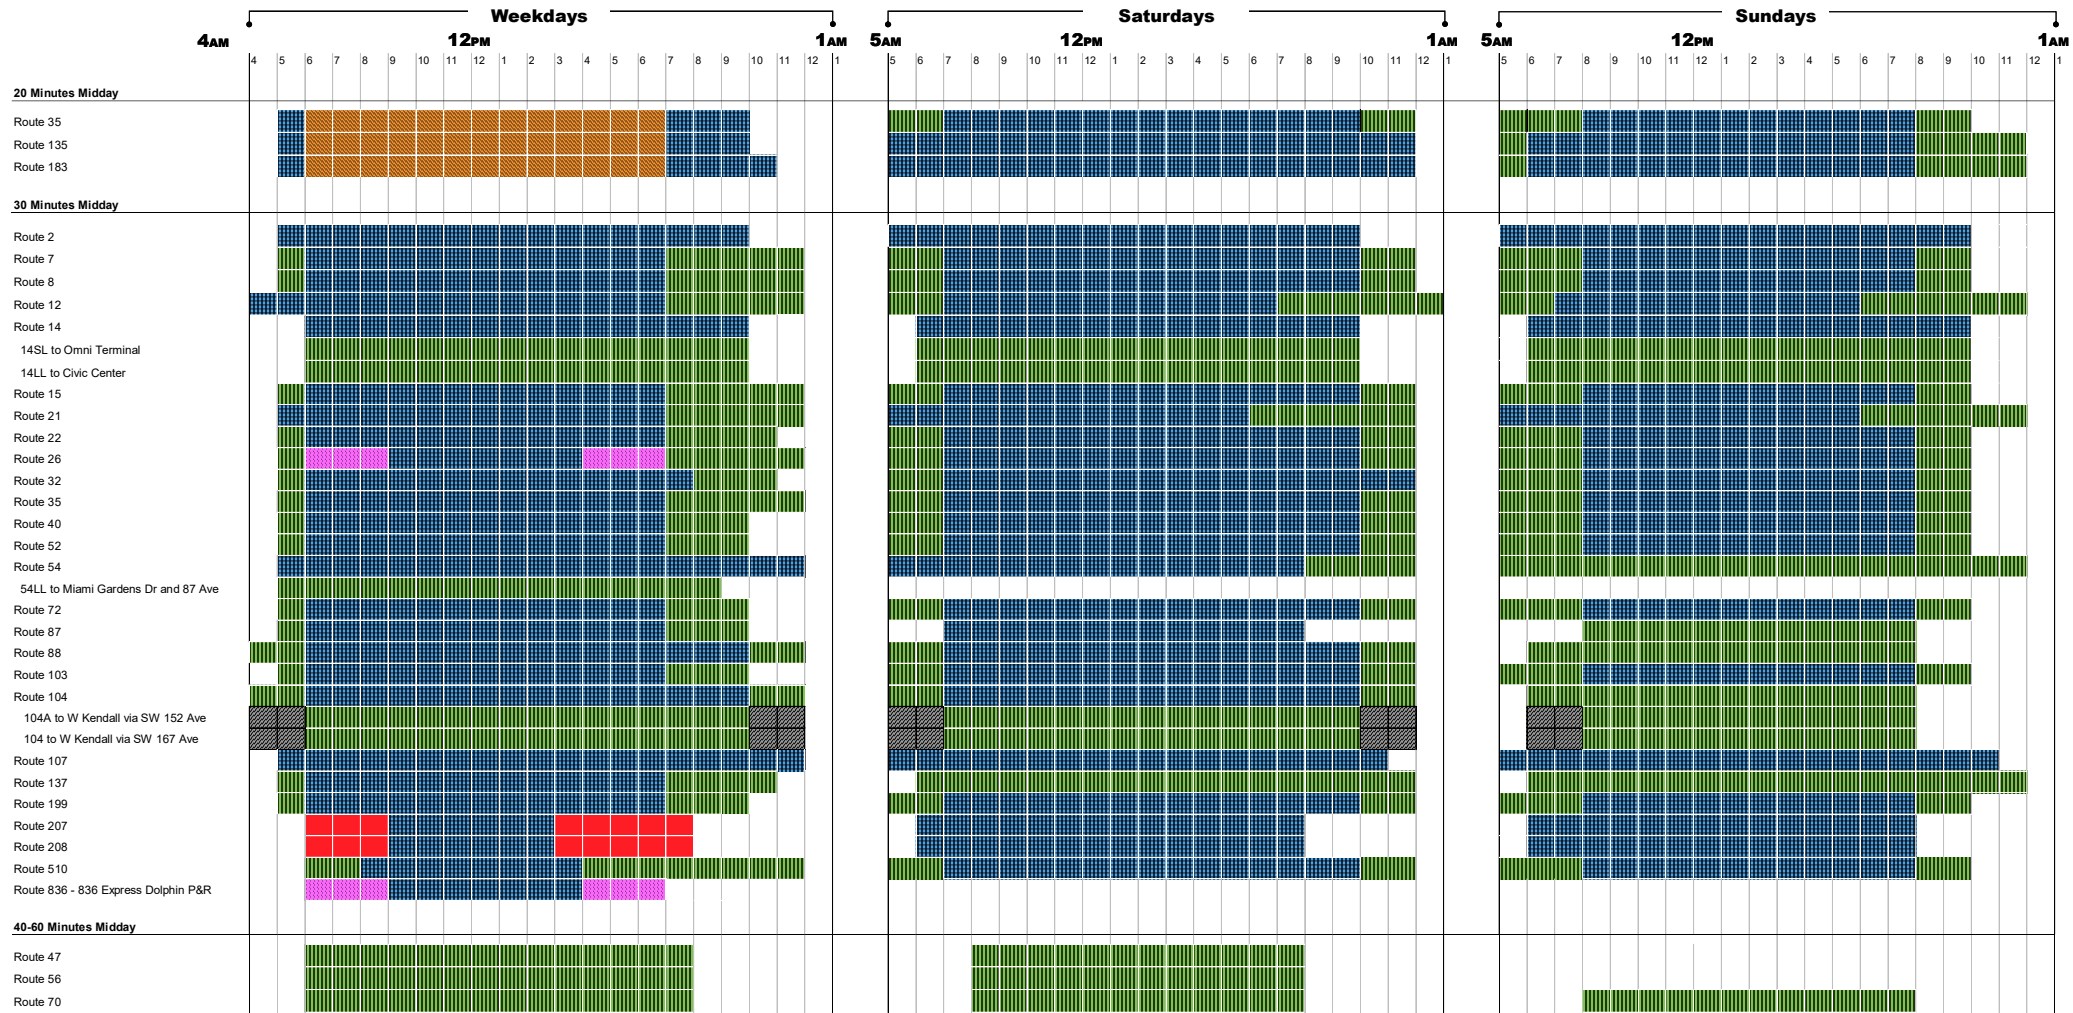

Better Bus Network - Frequencies and Spans

Better Bus Network - Frequencies and Spans

The bus comes every 0-10 Minutes 15 Minutes 20 Minutes 30 Minutes 40-60 Minutes 120 Minutes

Better Bus Network - Frequencies and Spans

The bus comes every 0-10 Minutes 15 Minutes 20 Minutes 30 Minutes 40-60 Minutes 120 Minutes

¹Owl Service from 12 am to 4 am, hourly.

²Route 79 Owl Service runs between Northside Metrorail Station and Lincoln Road Terminal from 12 am to 4 am, hourly

³Route 73 extends south through Pinecrest to SW 152nd Street via South Miami Station during peak times.

⁴Route 152 goes to Zoo Miami on weekends.