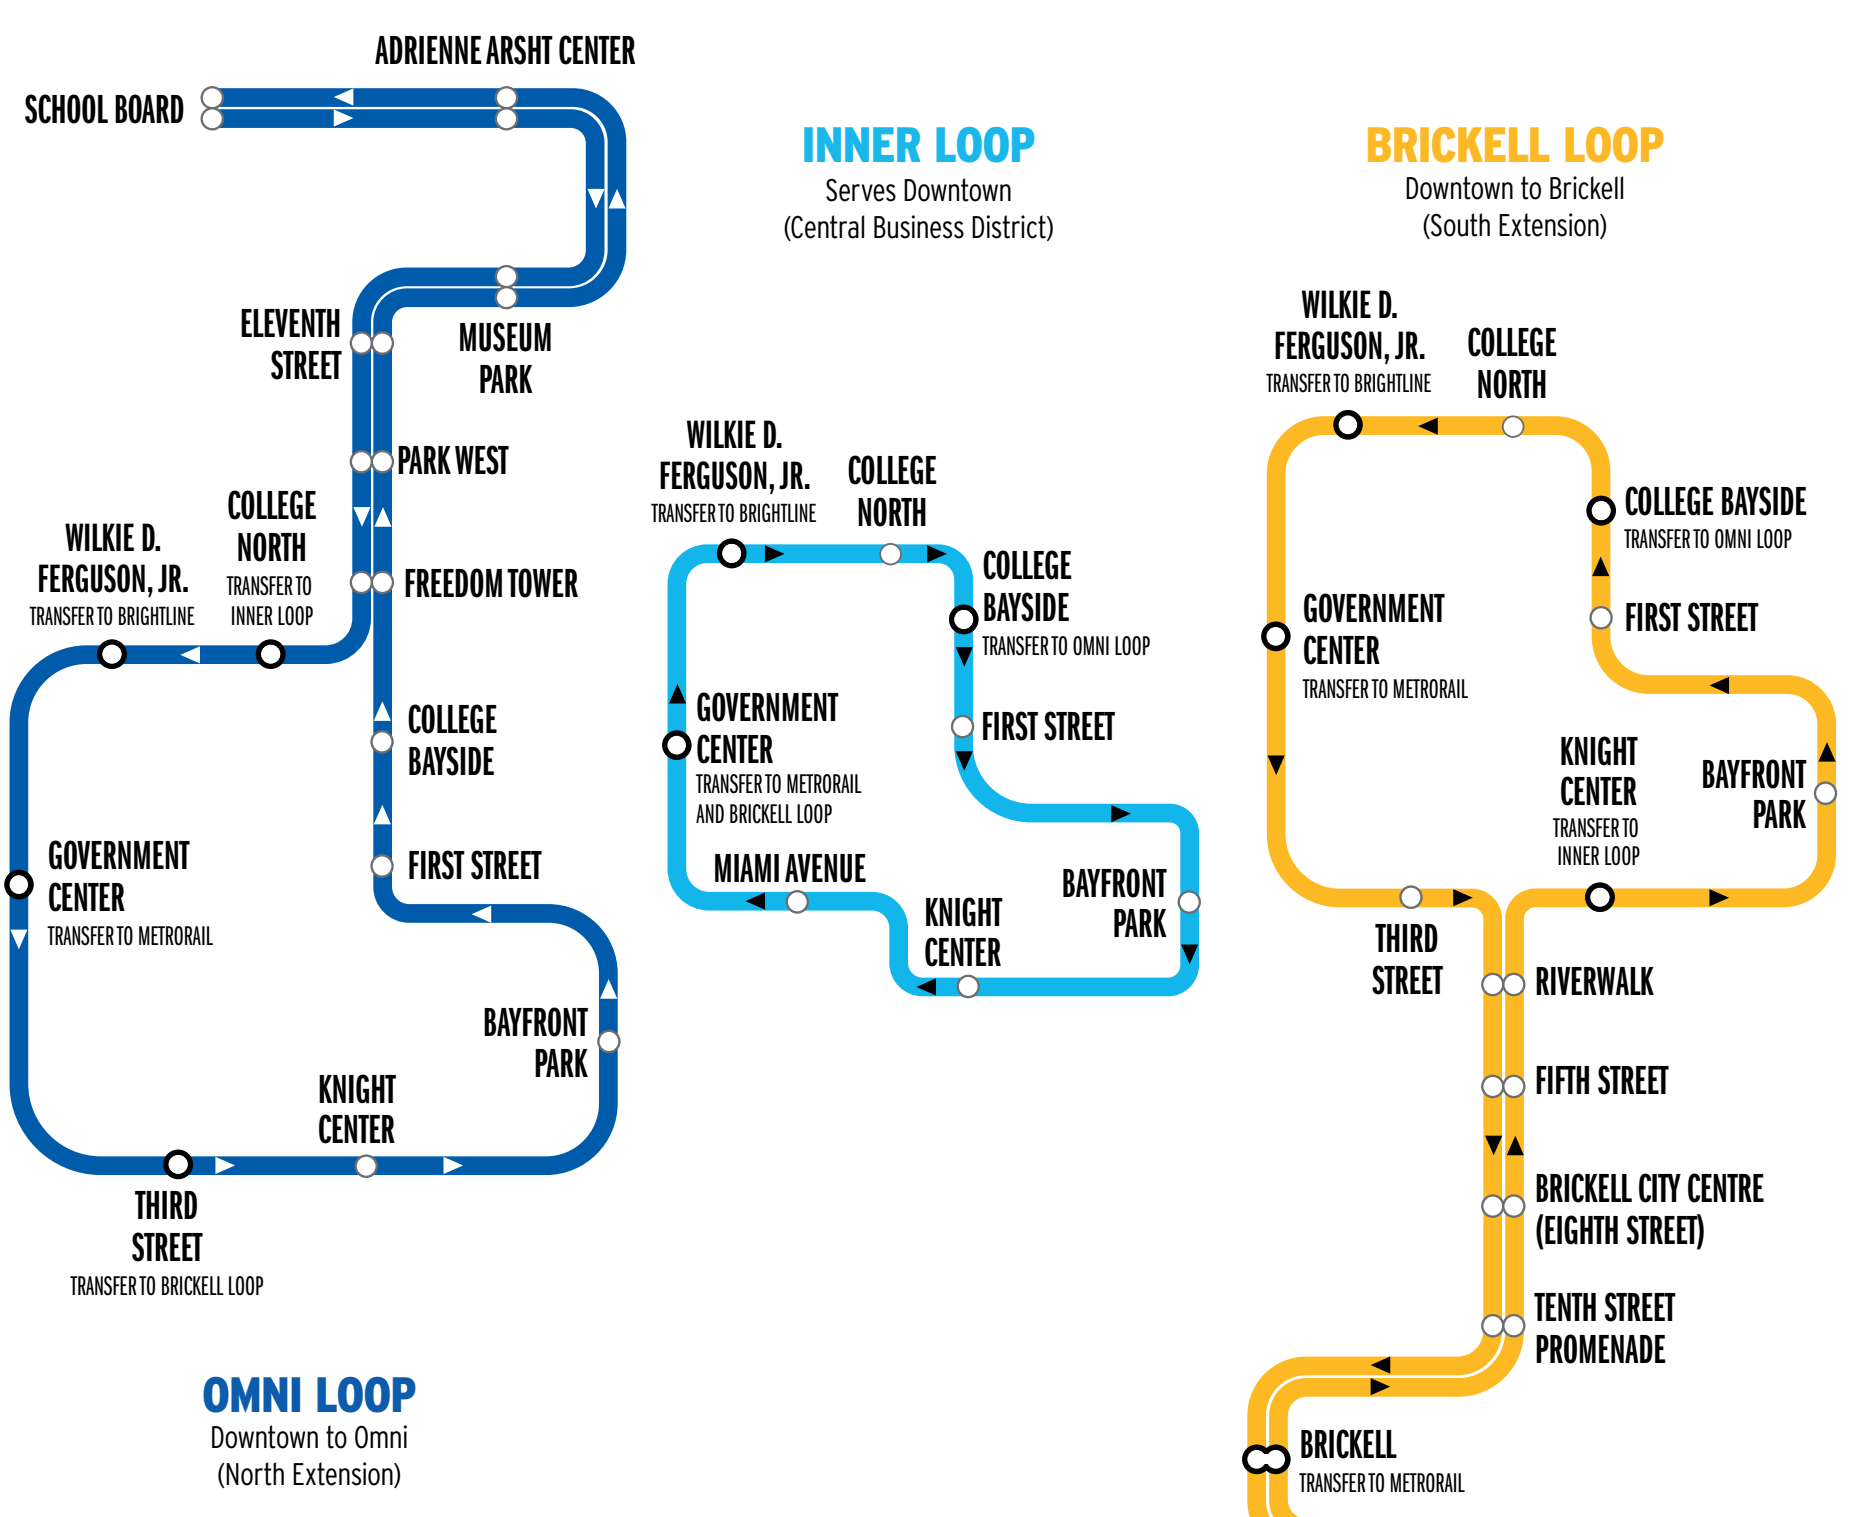

METROMOVER

AUGUST 2018

MIAMI-DADE COUNTY

LEGEND

- OMNI LOOP
- INNER LOOP
- BRICKELL LOOP
- STATION SERVING SINGLE LOOP
- STATION SERVING MULTIPLE LOOPS
- RECOMMENDED TRANSFER STATION
- DIRECTION OF TRAVEL
- METRORAIL & BRIGHTLINE

www.miamidade.gov/transit

INFORMATION : INFORMACION : ENFOMASYON
311 OR 305.468.5900 TTY/FLORIDA RELAY: 711

@GOMIAMIDADE

MDT TRACKER • EASY PAY MIAMI