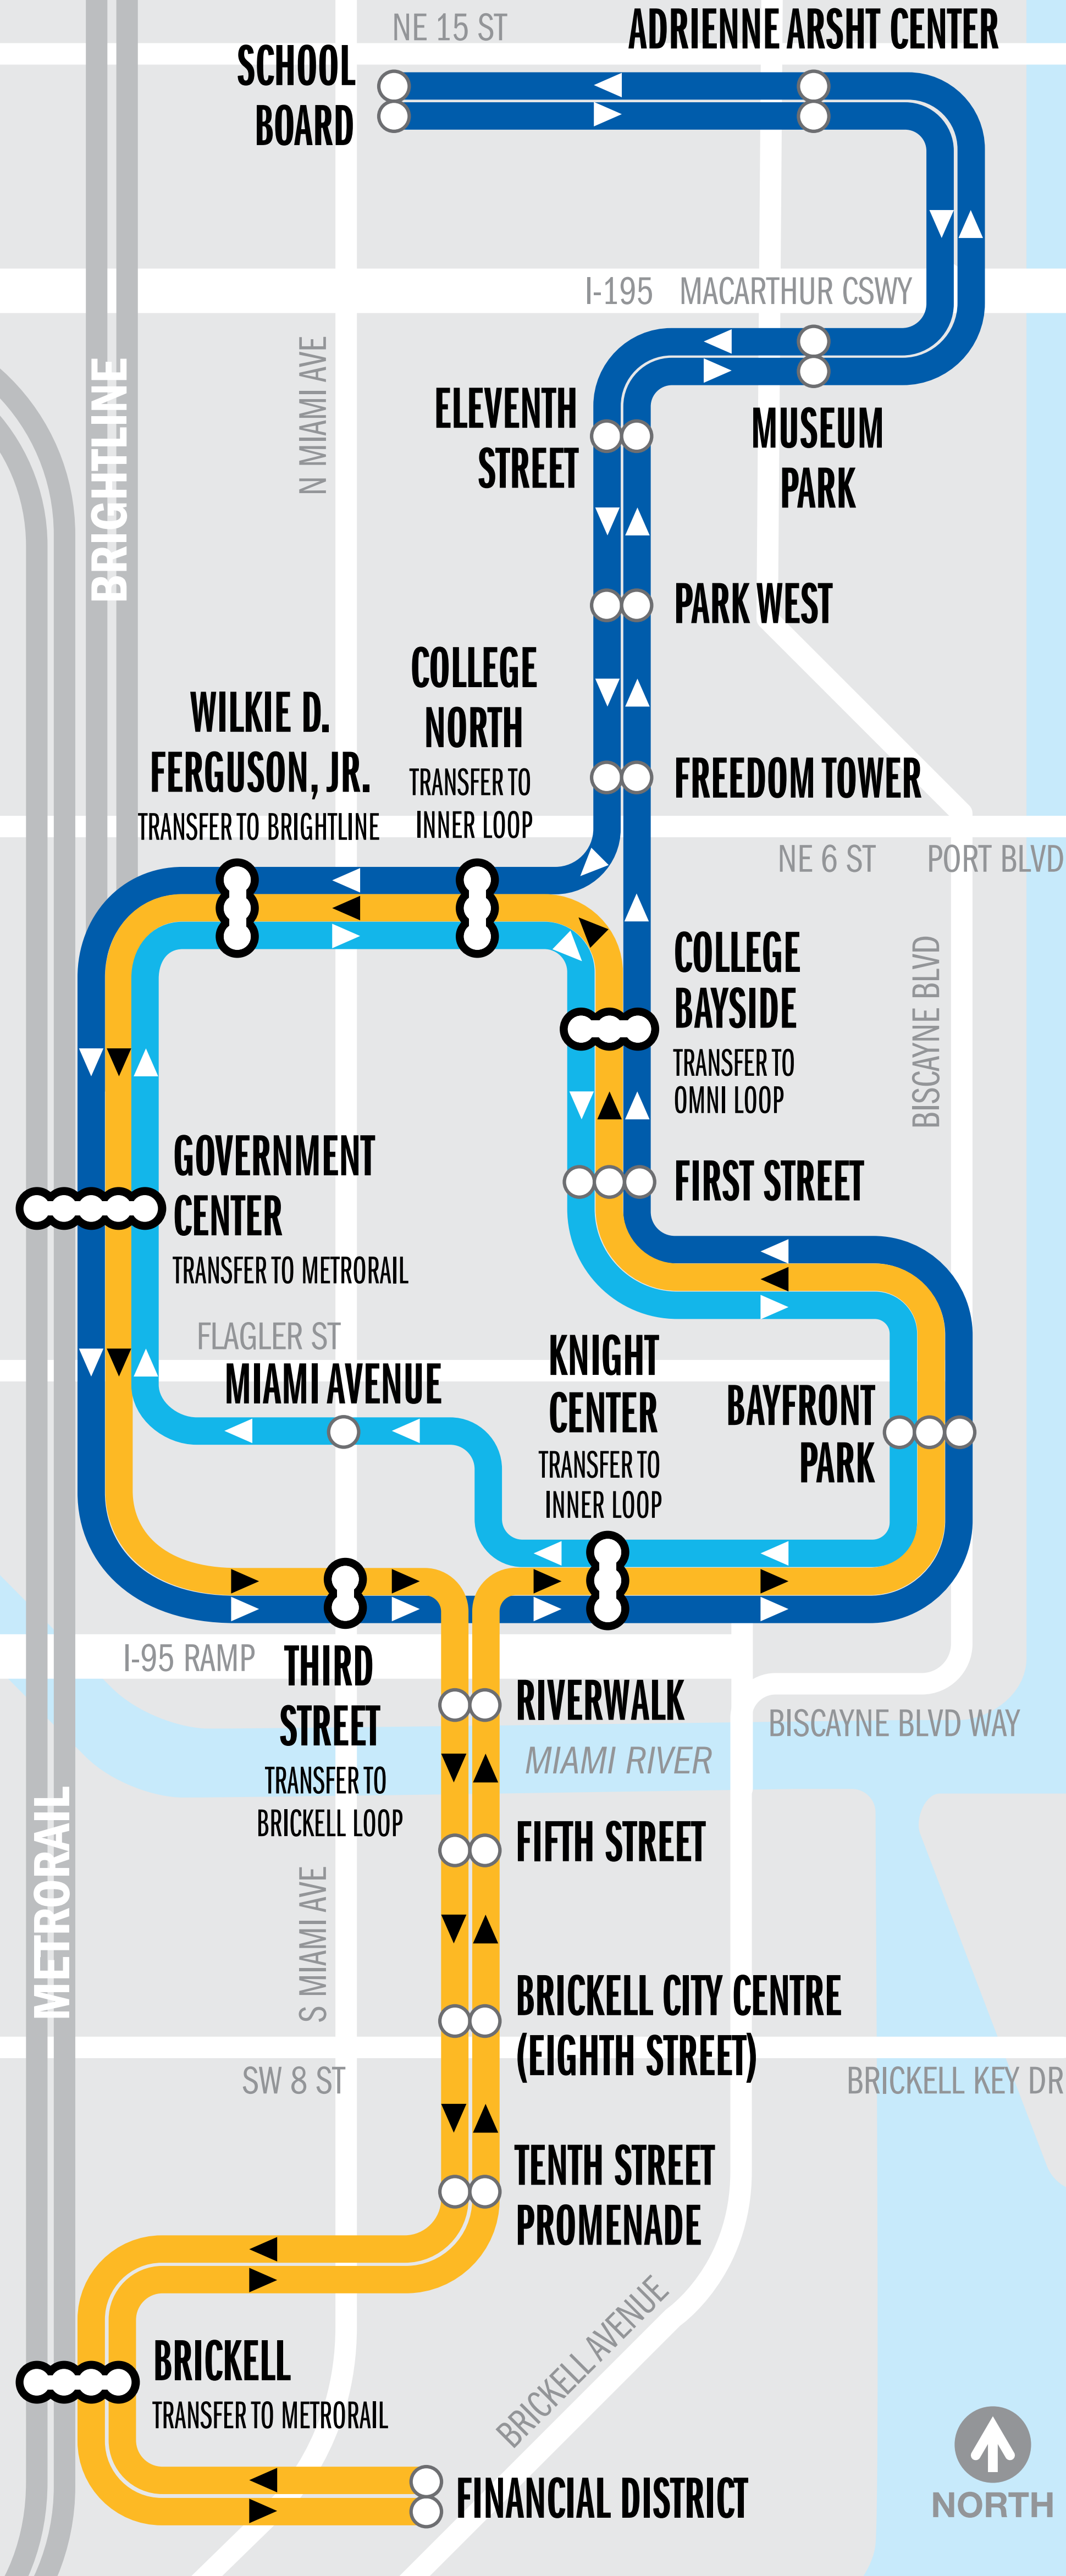

METROMOVER

AUGUST 2018

MIAMI-DADE COUNTY

LEGEND

- OMNI LOOP
- INNER LOOP
- BRICKELL LOOP
- STATION SERVING SINGLE LOOP
- STATION SERVING MULTIPLE LOOPS
- RECOMMENDED TRANSFER STATION
- DIRECTION OF TRAVEL
- METRORAIL & BRIGHTLINE

www.miamidade.gov/transit

INFORMATION : INFORMACION : ENFOMASYON
311 OR 305.468.5900 TTY/FLORIDA RELAY: 711

@GOMIAMIDADE

MDT TRACKER • EASY PAY MIAMI