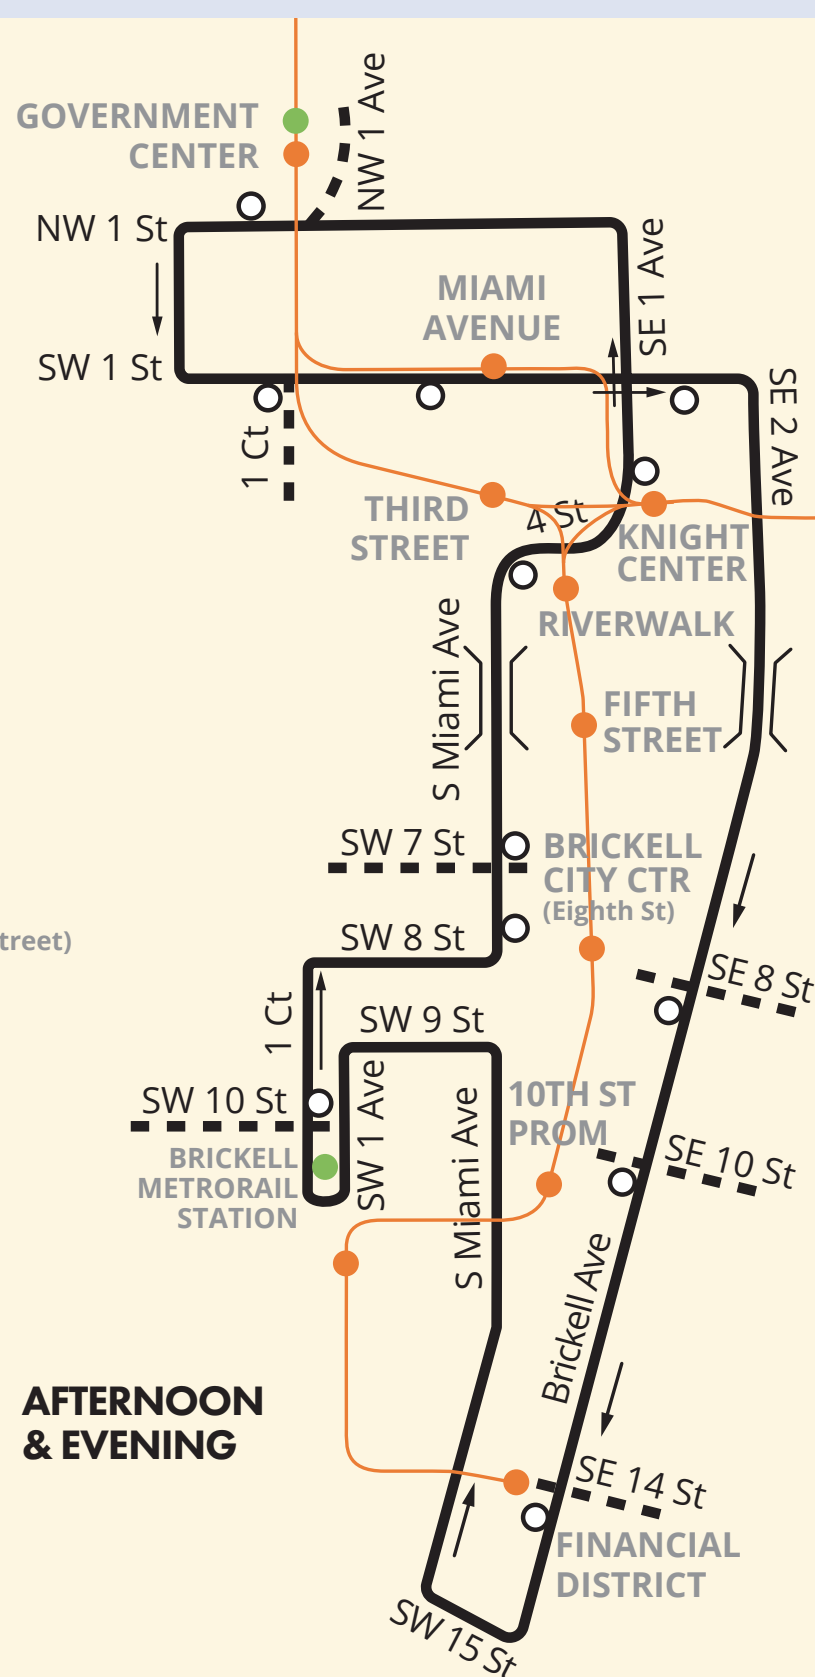

### OMNI LOOP

### INNER LOOP

# FREE SHUTTLE BUS DURING METROMOVER SERVICE INTERRUPTIONS

Refer to the map to find the shuttle bus stop closest to your station and look for the shuttle bus stop sign.

### BRICKELL LOOP