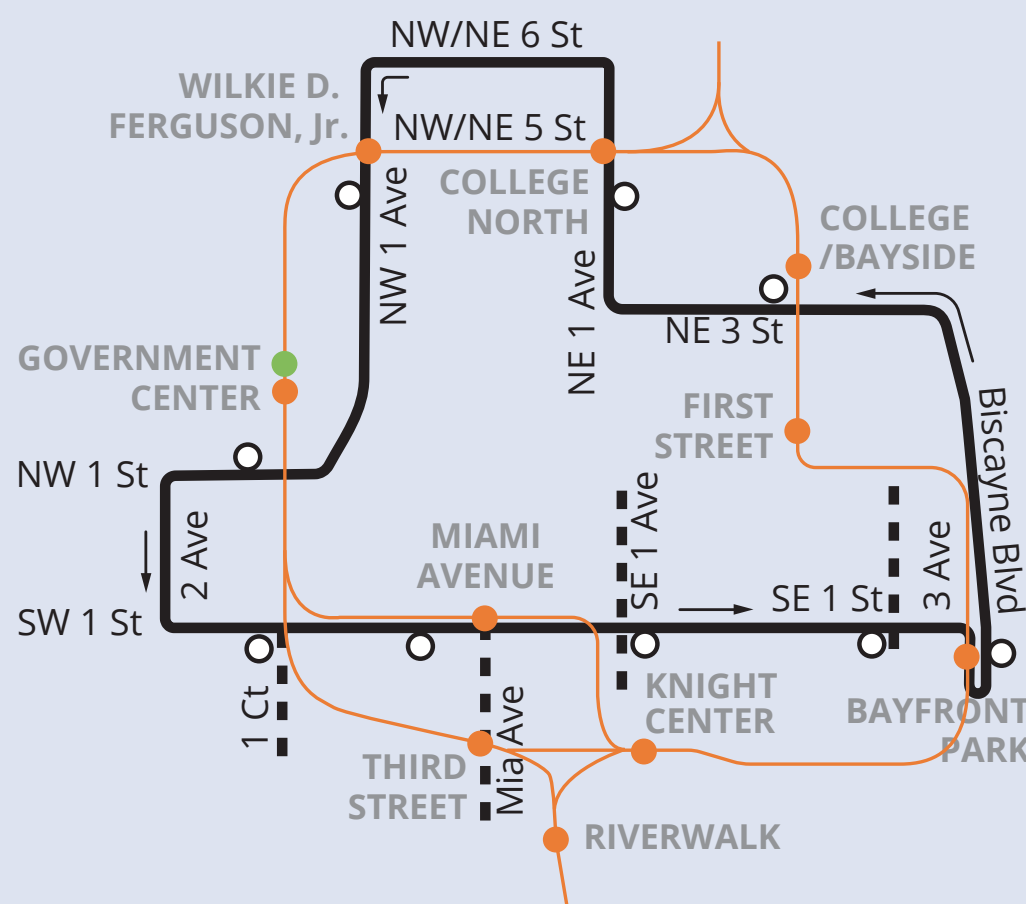

### INNER LOOP

# FREE SHUTTLE BUS DURING METROMOVER SERVICE INTERRUPTIONS

Refer to the map to find the shuttle bus stop closest to your station and look for the shuttle bus stop sign.

### BRICKELL LOOP

### LEGEND

- Shuttle route
- Shuttle stop
- Metromover alignment
- Metromover station
- Metrorail station

DRIVE LESS.LIVE MORE.™

@GoMiamiDade

GO Miami-Dade Transit

www.miamidade.gov/transit 311 or 305.468.5900 TTY/Florida Relay: 711