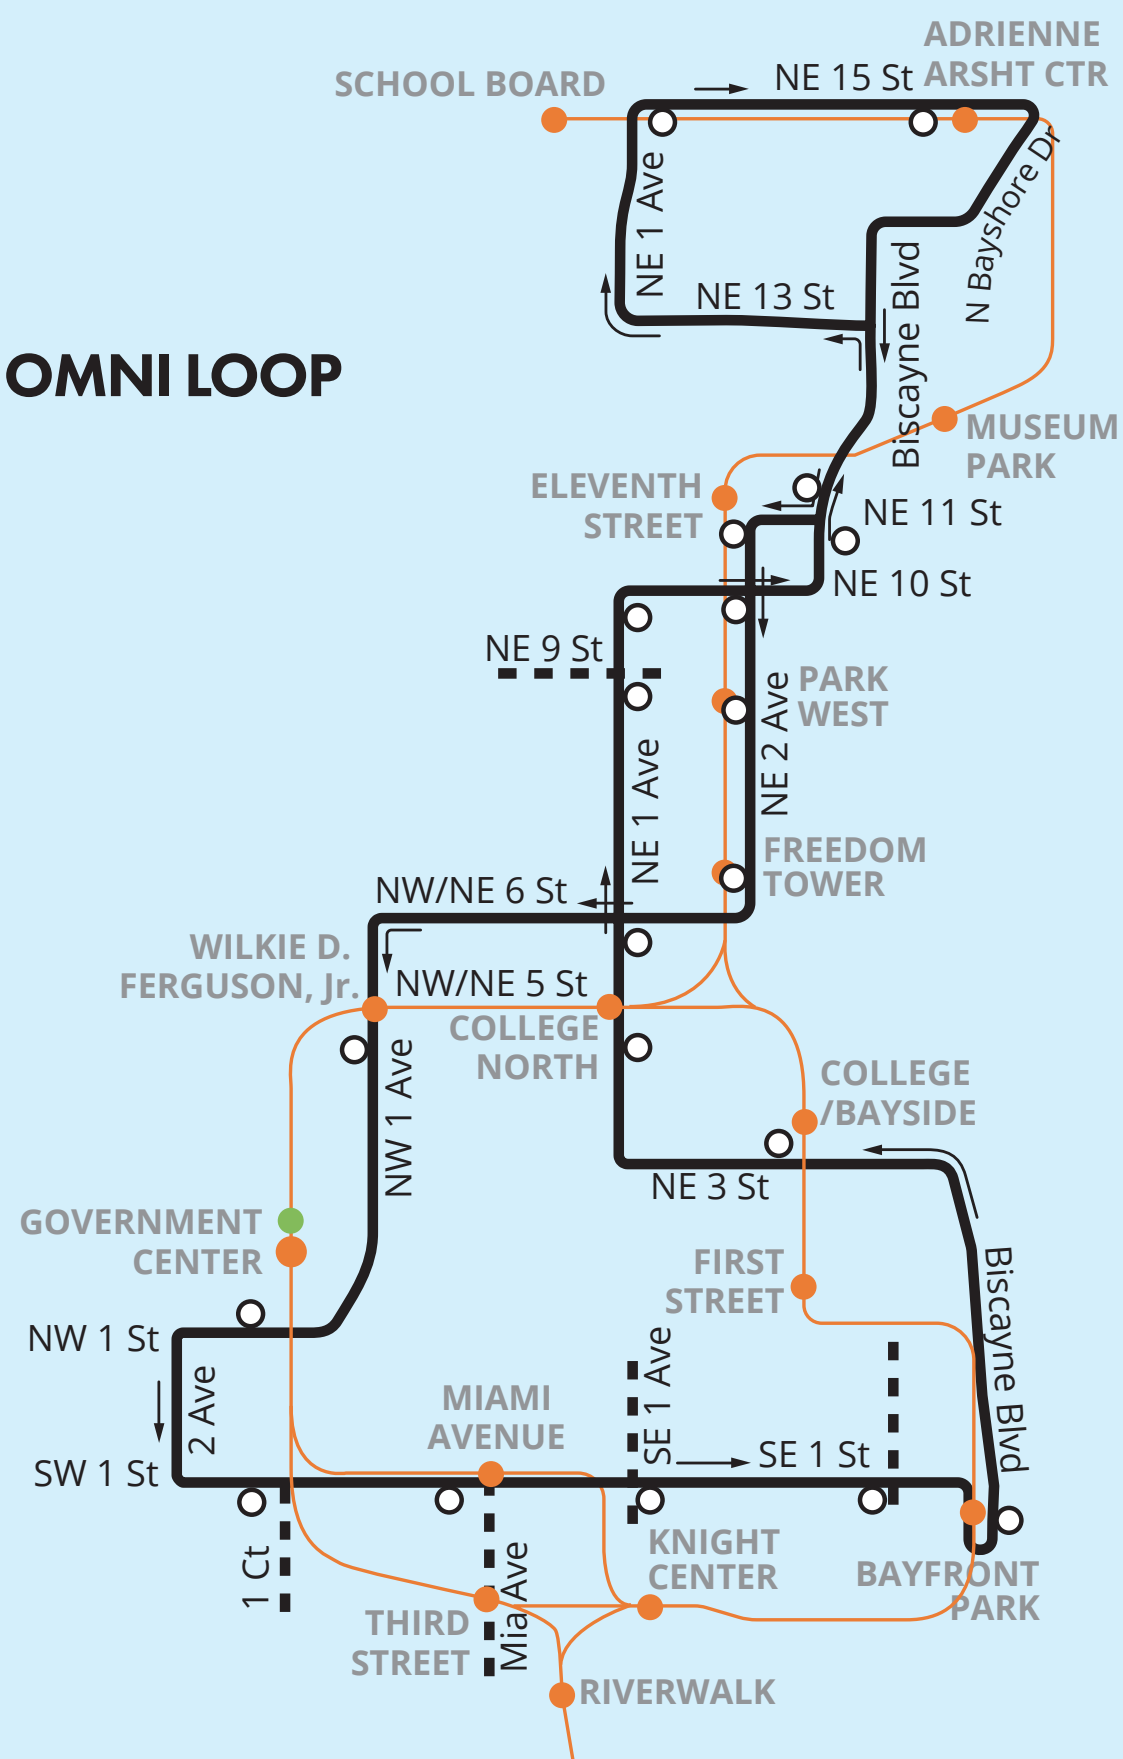

### OMNI LOOP

### INNER LOOP

# FREE SHUTTLE BUS DURING METROMOVER SERVICE INTERRUPTIONS

Refer to the map to find the shuttle bus stop closest to your station and look for the shuttle bus stop sign.

### BRICKELL LOOP