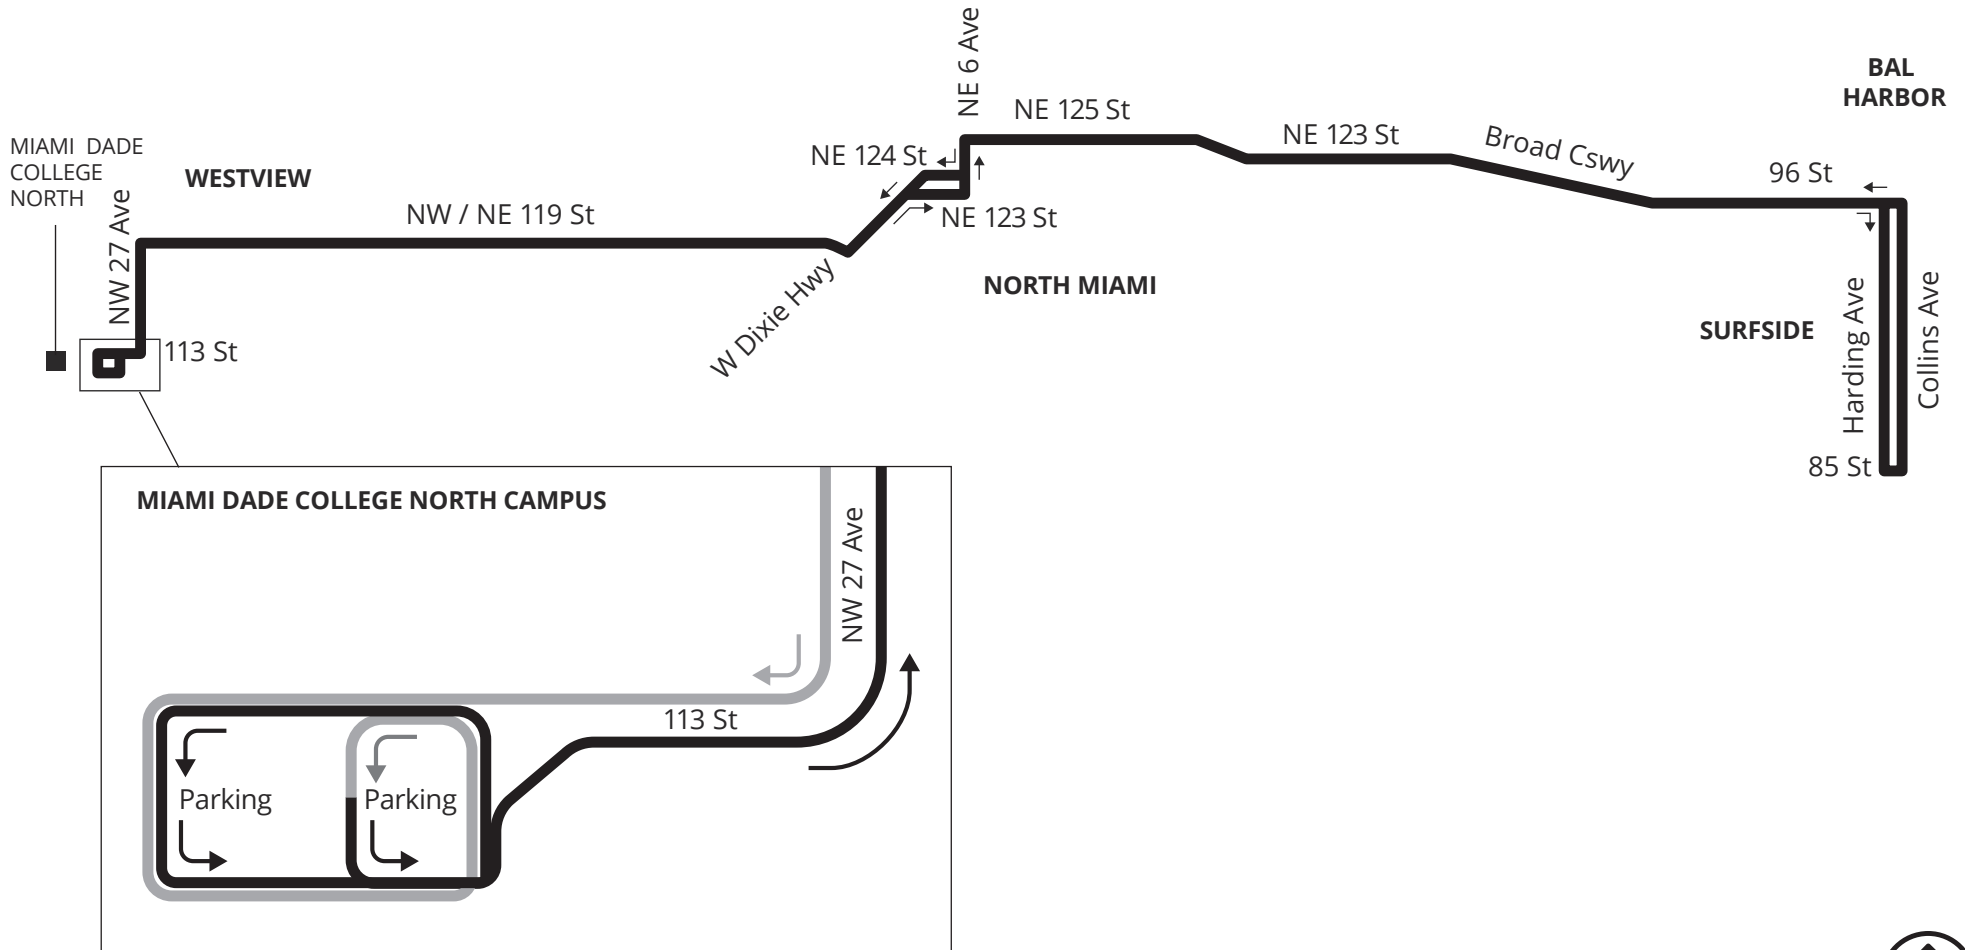

**MDC NORTH-MIAMI BEACH**

Weekday and weekend service from MDC North Terminal to Surfside via 125/119 St. Route serves North Miami, Bay Harbor Islands, Bal Harbour, North Beach.

Weekday			Saturday			Sunday		
FROM	TO	EVERY	FROM	TO	EVERY	FROM	TO	EVERY
04:00	06:00	30 min	05:00	07:00	30 min	05:00	06:00	60 min
06:00	22:00	15 min	07:00	22:00	15 min	06:00	08:00	30 min
22:00	24:00	30 min	22:00	24:00	30 min	08:00	20:00	20 min
						20:00	24:00	60 min

MAP NOT TO SCALE