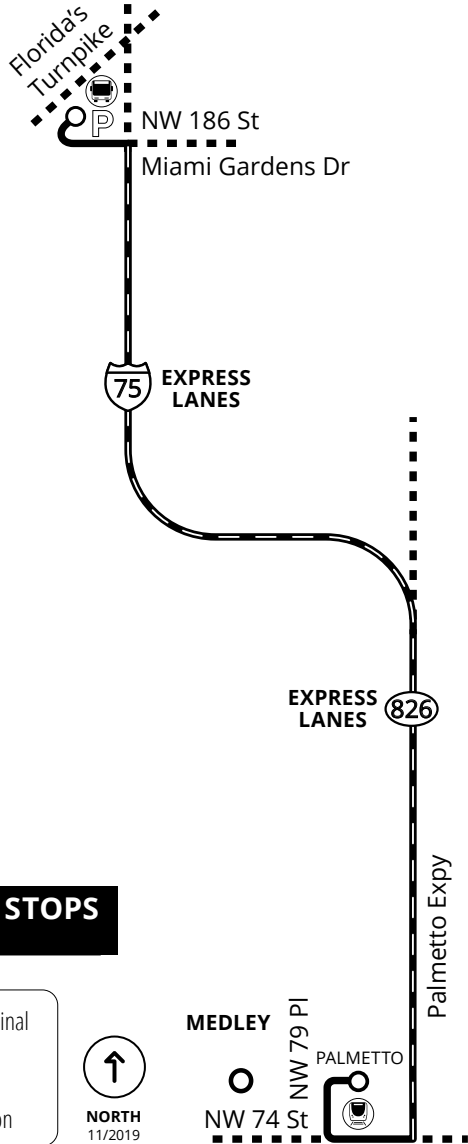

175

NW MIAMI-DADE EXPRESS

LIMITED STOPS
entire route

- Metrobus Terminal
- Park & Ride Lot
- Metrorail Station

NORTH
 11/2019

MEDLEY
 NW 79 PI
 PALMETTO
 NW 74 St

@GoMiamiDade

GO Miami-Dade Transit

miamidade.gov/transit 311 or 305.468.5900 TTY/Fla Relay: 711

WEEKDAYS
DIAS LABORABLES / LACÈMEN

SOUTHBOUND RUMBO SUR / DIREKSYON SID		EVERY CADA/CHAK 15min		EVERY CADA/CHAK 15min	
		FROM DESDE/DE	TO HASTA/A	FROM DESDE/DE	TO HASTA/A
	P I-75 PARK & RIDE	5:30	9:30 ^{AM}	4:10 ^{PM}	6:55
	PALMETTO METRORAIL	5:47	9:50	4:27	7:11
NORTHBOUND RUMBO NORTE / DIREKSYON NÒ		EVERY CADA/CHAK 15min		EVERY CADA/CHAK 15min	
		FROM DESDE/DE	TO HASTA/A	FROM DESDE/DE	TO HASTA/A
	PALMETTO METRORAIL	6:00	8:45 ^{AM}	3:30 ^{PM}	7:30
	P I-75 PARK & RIDE	6:20	9:06	3:52	7:52