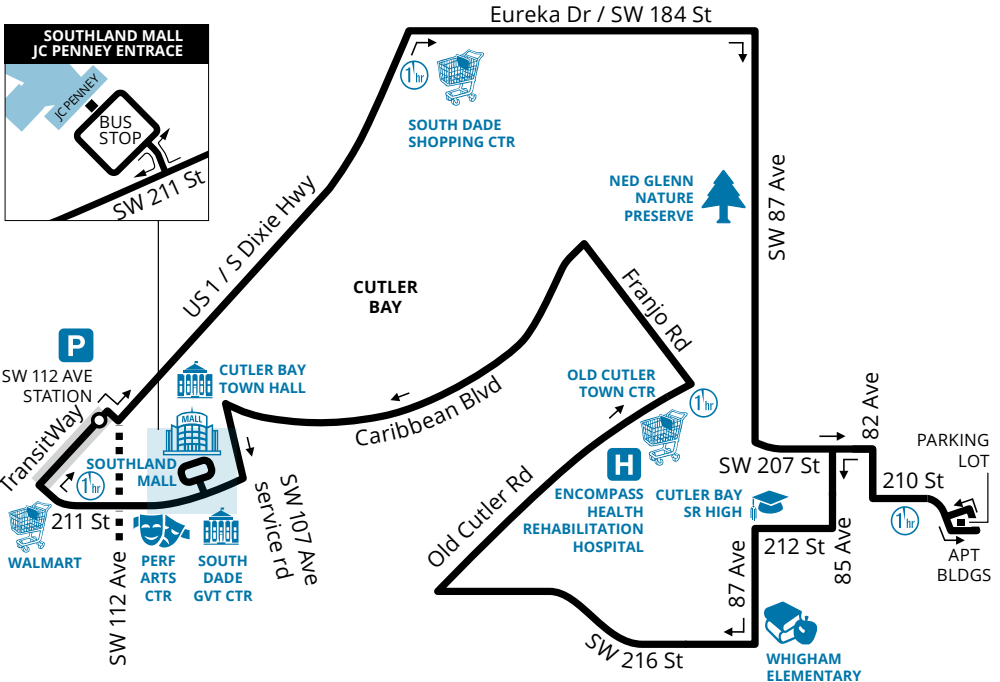

Cutler Bay LOCAL

200 ON GPS APPS

- TIMED CIRCULATOR CHECK
- SHOPPING CENTER
- GOVERNMENT FACILITY
- PARK/PRESERVE
- ELEMENTARY SCHOOL
- HIGH SCHOOL
- HOSPITAL
- PARK & RIDE LOT

NORTH
11/2019

@GoMiamiDade

GO Miami-Dade Transit

WEEKDAYS & SATURDAYS / DIAS LABORABLES Y SÁBADOS / JOU LASEMEN AK SAMDI

CIRCULATOR / CIRCULATORIO		MORNING / MAÑANA				AM	PM	AFTERNOON / TARDE			
	Old Cutler & Franjo Rd	8:40	9:40	10:40	11:40	12:40	1:40	2:40	3:40	4:40	
	SW 211 St & 112 Ave	8:53	9:53	10:53	11:53	12:53	1:53	2:53	3:53	4:53	
	Eureka Dr & US-1	9:07	10:07	11:07	12:07	1:07	2:07	3:07	4:07	5:07	
	SW 210 St & 82 Ave	9:20	10:20	11:20	12:20	1:20	2:20	3:20	4:20	5:20	
	Cutler Bay Sr High	9:26	10:26	11:26	12:26	1:26	2:26	3:26	4:26	5:26	
	Old Cutler & Franjo Rd	9:33	10:33	11:33	12:33	1:33	2:33	3:33	4:33	5:33	

SUNDAYS / DOMINGOS / DIMANCH

	Old Cutler & Franjo Rd	10:40	11:40	12:40	1:40	2:40	3:40
	SW 211 St & 112 Ave	10:53	11:53	12:53	1:53	2:53	3:53
	Eureka Dr & US-1	11:07	12:07	1:07	2:07	3:07	4:07
	SW 210 St & 82 Ave	11:20	12:20	1:20	2:20	3:20	4:20
	Cutler Bay Sr High	11:26	12:26	1:26	2:26	3:26	4:26
	Old Cutler & Franjo Rd	11:33	12:33	1:33	2:33	3:33	4:33