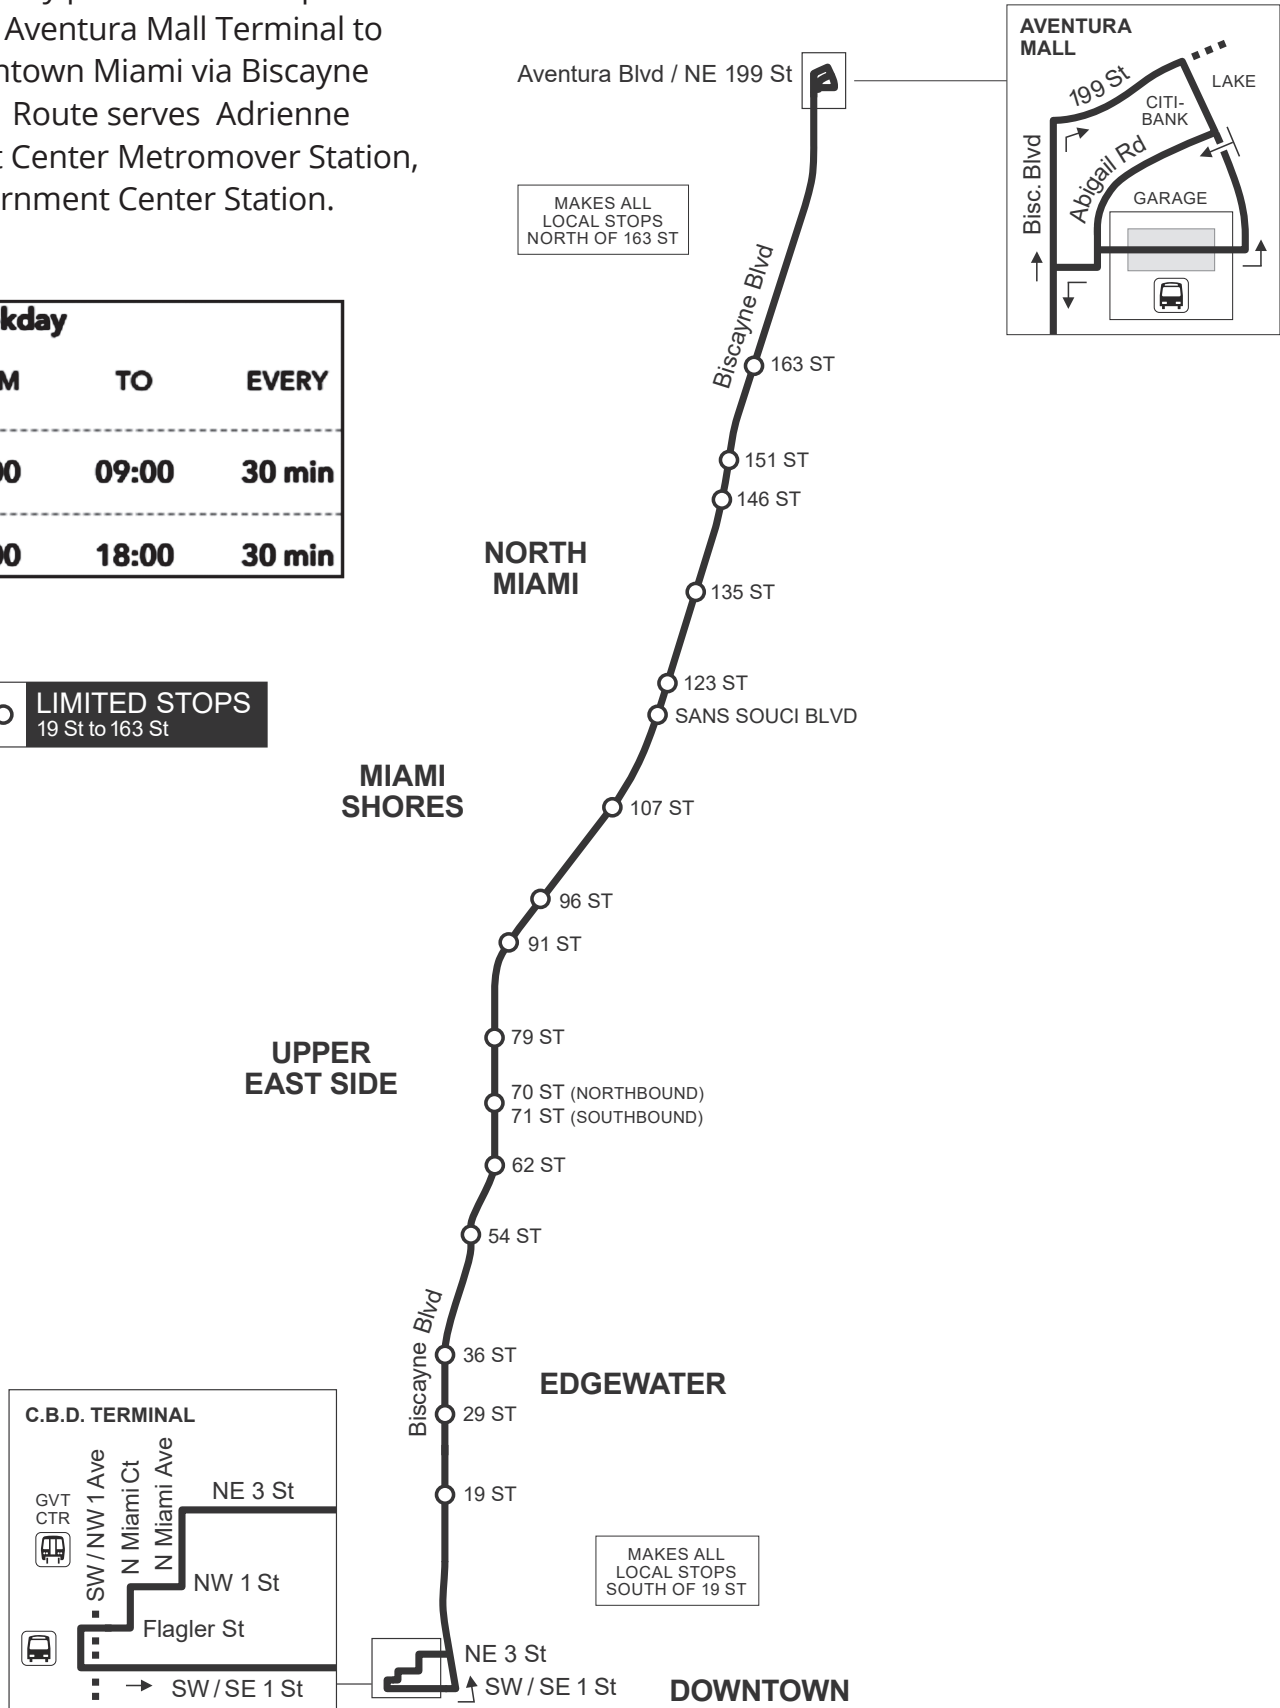

BISCAYNE MAX 203

AVENTURA – DOWNTOWN MIAMI VIA BISCAYNE BLVD

Weekday peak limited-stop service from Aventura Mall Terminal to Downtown Miami via Biscayne Blvd. Route serves Adrienne Arsht Center Metromover Station, Government Center Station.

Weekday		
FROM	TO	EVERY
06:00	09:00	30 min
15:00	18:00	30 min

LIMITED STOPS
19 St to 163 St

MAP NOT TO SCALE