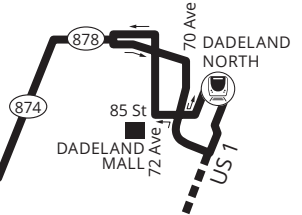

204 KILLIAN KAT

HAMMOCKS TOWN CENTER

LIMITED STOPS
east of Hammocks Town Ctr

MDC KENDALL CAMPUS
SW 108 Ave (Westbound)

Hammocks Blvd

Killian Dr SW 104 St

- SW 150 Pl
- SW 147 Ave
- SW 142 Ave
- SW 137 Ave
- SW 134 Ave
- SW 127 Ave
- SW 123 Ct (Eastbound)
- SW 122 Ave
- SW 117 Ave
- SW 113 Pl
- SW 109 Ct

MAKES ALL LOCAL STOPS WEST OF HAMMOCKS TOWN CENTER

AM EASTBOUND AND PM WESTBOUND

AM WESTBOUND WEEKDAY

PM EASTBOUND WEEKDAY
SW 104 St
HAMMOCKS TOWN CENTER

WEEKDAY AM WESTBOUND TRIPS AND PM EASTBOUND TRIPS DO NOT ENTER HAMMOCKS TOWN CENTER AND WILL SERVE THE BUS STOP ON SW 104 ST