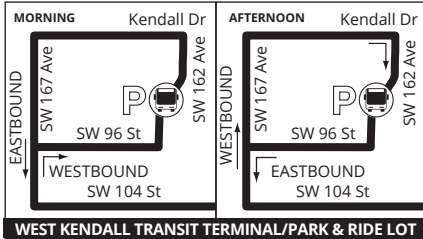

204 KILLIAN KAT

HAMMOCKS TOWN CENTER

LIMITED STOPS
east of Hammocks Town Ctr

MDC KENDALL CAMPUS
SW 108 Ave (Westbound)

Hammocks Blvd

Killian Dr SW 104 St

- SW 150 Pl
- SW 147 Ave
- SW 142 Ave
- SW 137 Ave
- SW 134 Ave
- SW 127 Ave
- SW 123 Ct (Eastbound)
- SW 122 Ave
- SW 117 Ave
- SW 113 Pl
- SW 109 Ct

MAKES ALL LOCAL STOPS WEST OF HAMMOCKS TOWN CENTER

AM EASTBOUND AND PM WESTBOUND

AM WESTBOUND WEEKDAY

PM EASTBOUND WEEKDAY
SW 104 St
HAMMOCKS TOWN CENTER

WEEKDAY AM WESTBOUND TRIPS AND PM EASTBOUND TRIPS DO NOT ENTER HAMMOCKS TOWN CENTER AND WILL SERVE THE BUS STOP ON SW 104 ST