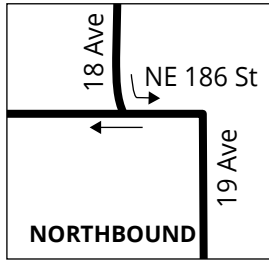

210

SKYLAKE
CIRCULATOR

NE 191 St

NE 14 Ave

NE 18 Ave

Miami Gardens Dr

SHOPS AT
SKYLAKE

NE 186 St

NE 19 Ave

NORTH
11/2019

Metrobus Terminal

NE 12 Ave

NE 167 St

HOME
DEPOT

THE MALL AT
163RD STREET

WALMART

NE 15 Ave

NORTH
MIAMI
BEACH

NE 163 St

@GoMiamiDade

GO Miami-Dade Transit

miamidade.gov/transit

311 or 305.468.5900 TTY/Fla Relay: 711

WEEKDAYS / DIAS LABORABLES/ LACÈMEN