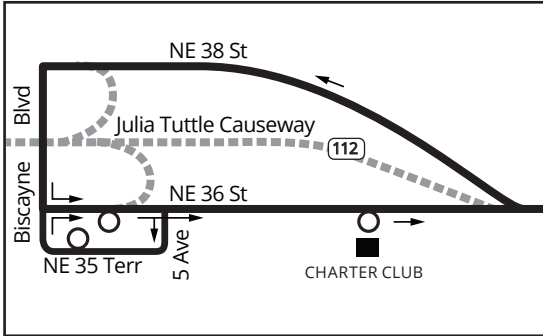

241

TUTTLE LIMITED

LIMITED STOPS
entire route

NORTH
12/2021

@GoMiamiDade

GO Miami-Dade Transit

SEVEN DAYS A WEEK

LOS SIETE DIAS *SET JOU YON SEMEN*

EASTBOUND RUMBO ESTE DIREKSYON IS	EVERY <small>CADA/CHAK</small> 15 min		
	FROM DESDE/DE	AM PM	TO HASTA/A
NE 35 Terr & 5 Ave	5:00		10:00
Mt Sinai Hospital	5:08		10:08
WESTBOUND RUMBO OESTE DIREKSYON IWES	EVERY <small>CADA/CHAK</small> 15 min		
	FROM DESDE/DE	AM PM	TO HASTA/A
Mt Sinai Hospital	5:08		10:08
NE 35 Terr & 5 Ave	5:18		10:18