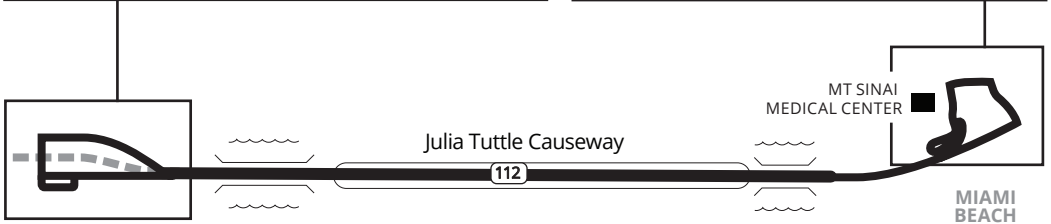

241

TUTTLE LIMITED

LIMITED STOPS
entire route

NORTH
12/2021

@GoMiamiDade

GO Miami-Dade Transit

SEVEN DAYS A WEEK

LOS SIETE DIAS *SET JOU YON SEMEN*

EASTBOUND RUMBO ESTE DIREKSYON IS	EVERY <small>CADA/CHAK</small> 15 min		
	FROM DESDE/DE	AM PM	TO HASTA/A
NE 35 Terr & 5 Ave	5:00		10:00
Mt Sinai Hospital	5:08		10:08
WESTBOUND RUMBO OESTE DIREKSYON IWES	EVERY <small>CADA/CHAK</small> 15 min		
	FROM DESDE/DE	AM PM	TO HASTA/A
Mt Sinai Hospital	5:08		10:08
NE 35 Terr & 5 Ave	5:18		10:18