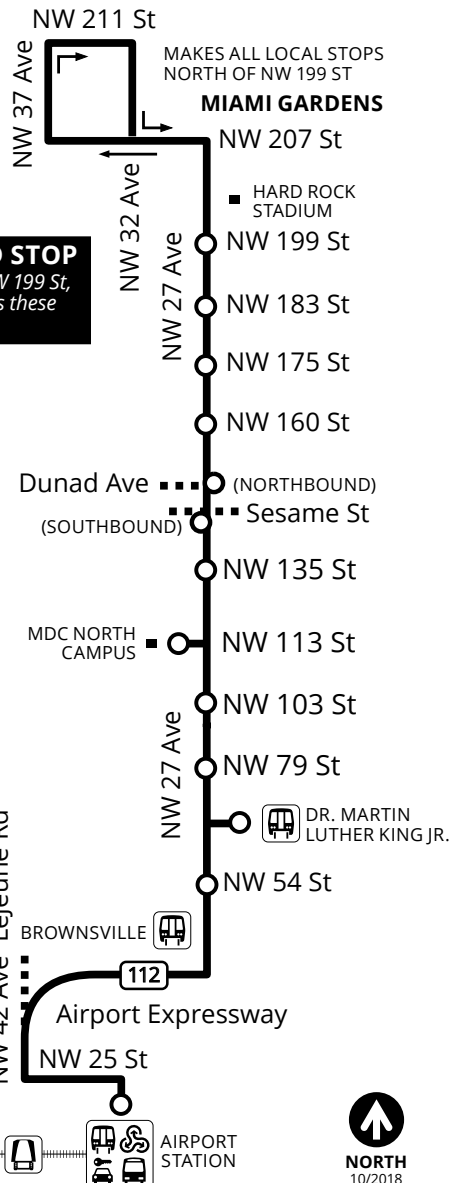

297

27TH AVENUE ORANGE MAX

LIMITED STOP
South of NW 199 St,
route serves these
stops only.

- METRORAIL STATION
- TRI-RAIL STATION
- MIA MOVER
- METROBUS TERMINAL
- RENTAL CAR FACILITY
- AIRPORT

MIAMI INT'L AIRPORT