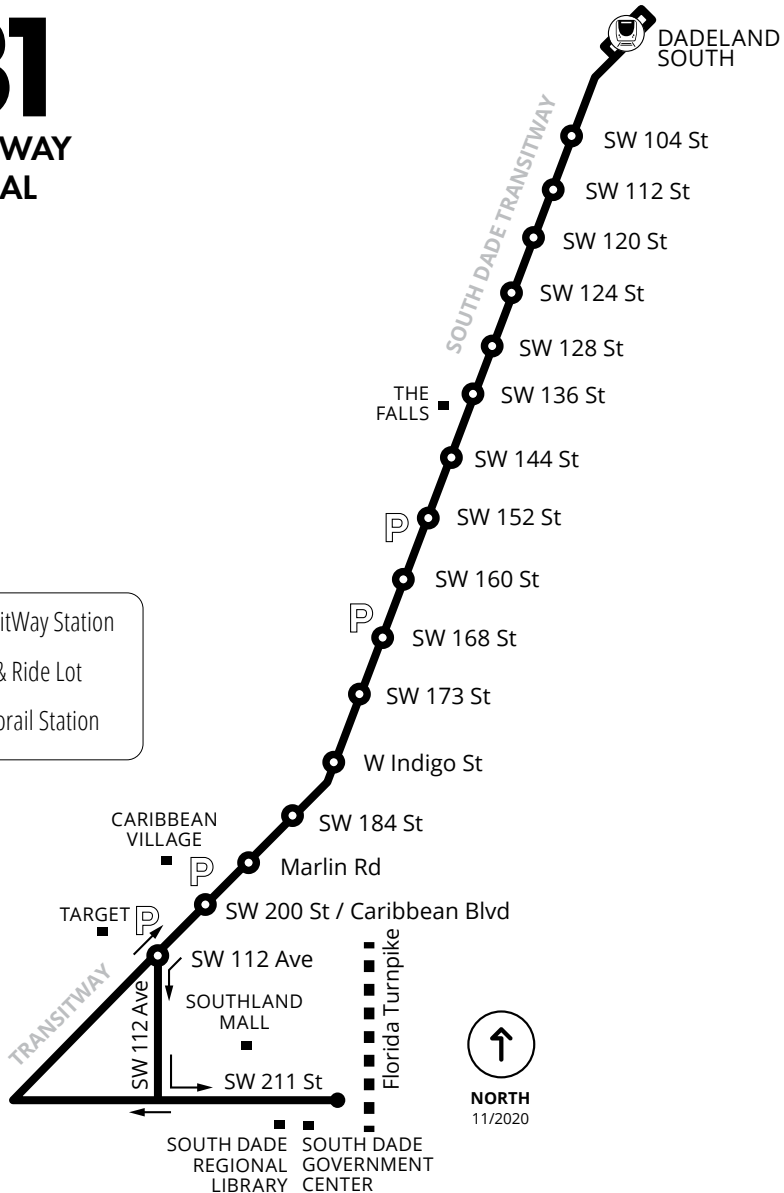

31

**BUSWAY
LOCAL**

- TransitWay Station
- Park & Ride Lot
- Metrorail Station

@GoMiamiDade

GO Miami-Dade Transit