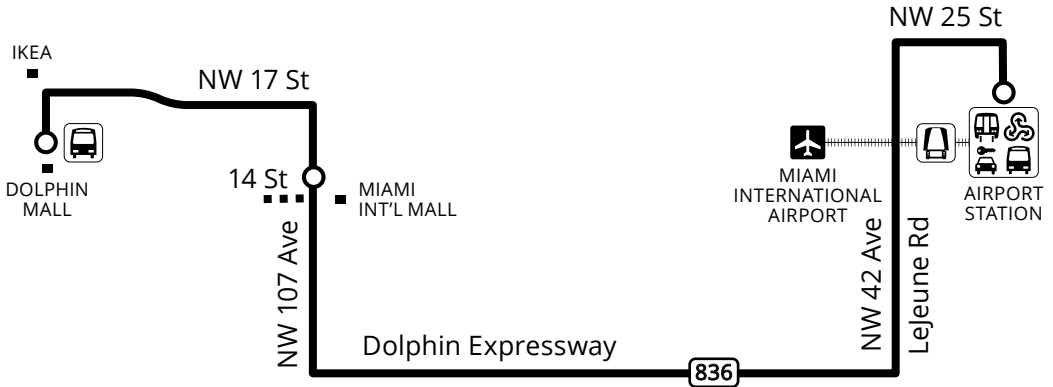

338

WEEKEND EXPRESS

LIMITED STOP
Route serves these stops only

- METRORAIL STATION
- METROBUS TERMINAL
- TRI-RAIL STATION
- RENTAL CAR FACILITY
- MIA MOVER
- AIRPORT

@GoMiamiDade

GO Miami-Dade Transit

miamidade.gov/transit 311 or 305.468.5900 TTY/Fla Relay: 711

WEEKENDS / FINES DE SEMANA / WIKENN

WESTBOUND RUMBO OESTE / DIREKSYON WÈS		MORNING MAÑANA MATIN	AFTERNOON / TARDE / APREMIDI							
		AM	PM							
	MIA Metrorail	11:00	12:00	1:00	2:00	3:00	4:00	5:00	6:00	7:00
	Dolphin Mall	11:23	12:23	1:23	2:23	3:25	4:25	5:25	6:25	7:25
EASTBOUND RUMBO ESTE / DIREKSYON IS		MORNING MAÑANA MATIN	AFTERNOON / TARDE / APREMIDI							
		AM	PM							
	Dolphin Mall	11:25	12:25	1:25	2:25	3:27	4:27	5:27	6:27	7:27
	MIA Metrorail	11:45	12:45	1:45	2:45	3:49	4:49	5:49	6:49	7:49