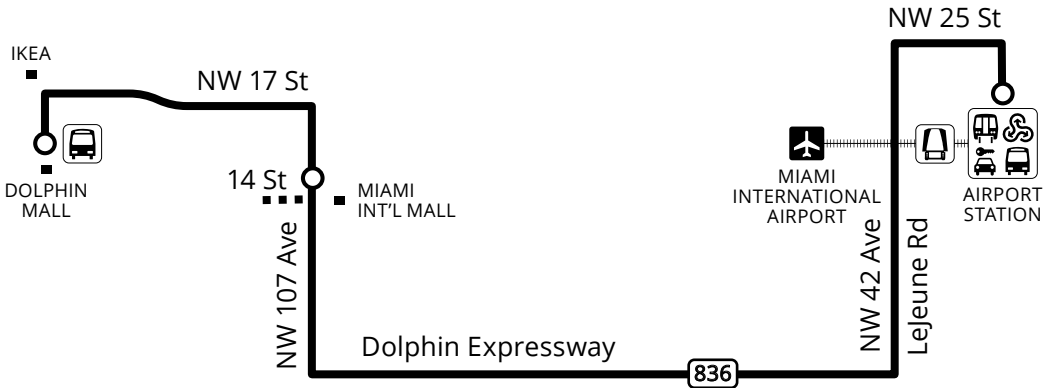

338

WEEKEND EXPRESS

LIMITED STOP
Route serves these stops only

- METRORAIL STATION
- METROBUS TERMINAL
- TRI-RAIL STATION
- RENTAL CAR FACILITY
- MIA MOVER
- AIRPORT

@GoMiamiDade

GO Miami-Dade Transit

WEEKENDS / FINES DE SEMANA / WIKENN

WESTBOUND RUMBO OESTE / DIREKSYON WÈS		MORNING MAÑANA MATIN	AFTERNOON / TARDE / APREMIDI							
		AM	PM							
  	MIA Metrorail	11:00	12:00	1:00	2:00	3:00	4:00	5:00	6:00	7:00
	Dolphin Mall	11:23	12:23	1:23	2:23	3:25	4:25	5:25	6:25	7:25
EASTBOUND RUMBO ESTE / DIREKSYON IS		MORNING MAÑANA MATIN	AFTERNOON / TARDE / APREMIDI							
		AM	PM							
	Dolphin Mall	11:25	12:25	1:25	2:25	3:27	4:27	5:27	6:27	7:27
  	MIA Metrorail	11:45	12:45	1:45	2:45	3:49	4:49	5:49	6:49	7:49