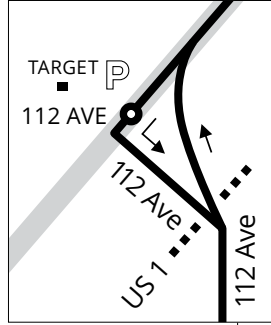

38

BUSWAY MAX

DADELAND SOUTH

- SW 104 ST
- SW 112 ST
- SW 120 ST
- SW 124 ST
- SW 128 ST
- SW 136 ST
- SW 144 ST
- SW 152 ST
- SW 160 ST
- SW 168 ST
- SW 173 ST
- INDIGO ST
- SW 184 ST

- TransitWay Station
- Park & Ride Lot
- Metrobus Terminal
- Metrorail Station

- CARIBBEAN VILLAGE
- MARLIN RD
- SW 200 ST / CARIBBEAN BLVD
- SOUTHLAND MALL
- 216 St
- SW 216 ST
- SW 220 ST
- 112 Ave
- 232 ST
- SW 244 ST

- SW 264 ST
- SW 272 ST
- WALDIN DR / SW 280 ST
- SW 296 ST
- NE 2 DR (HIST. HMSD)
- SW 312 ST
- SW 324 ST